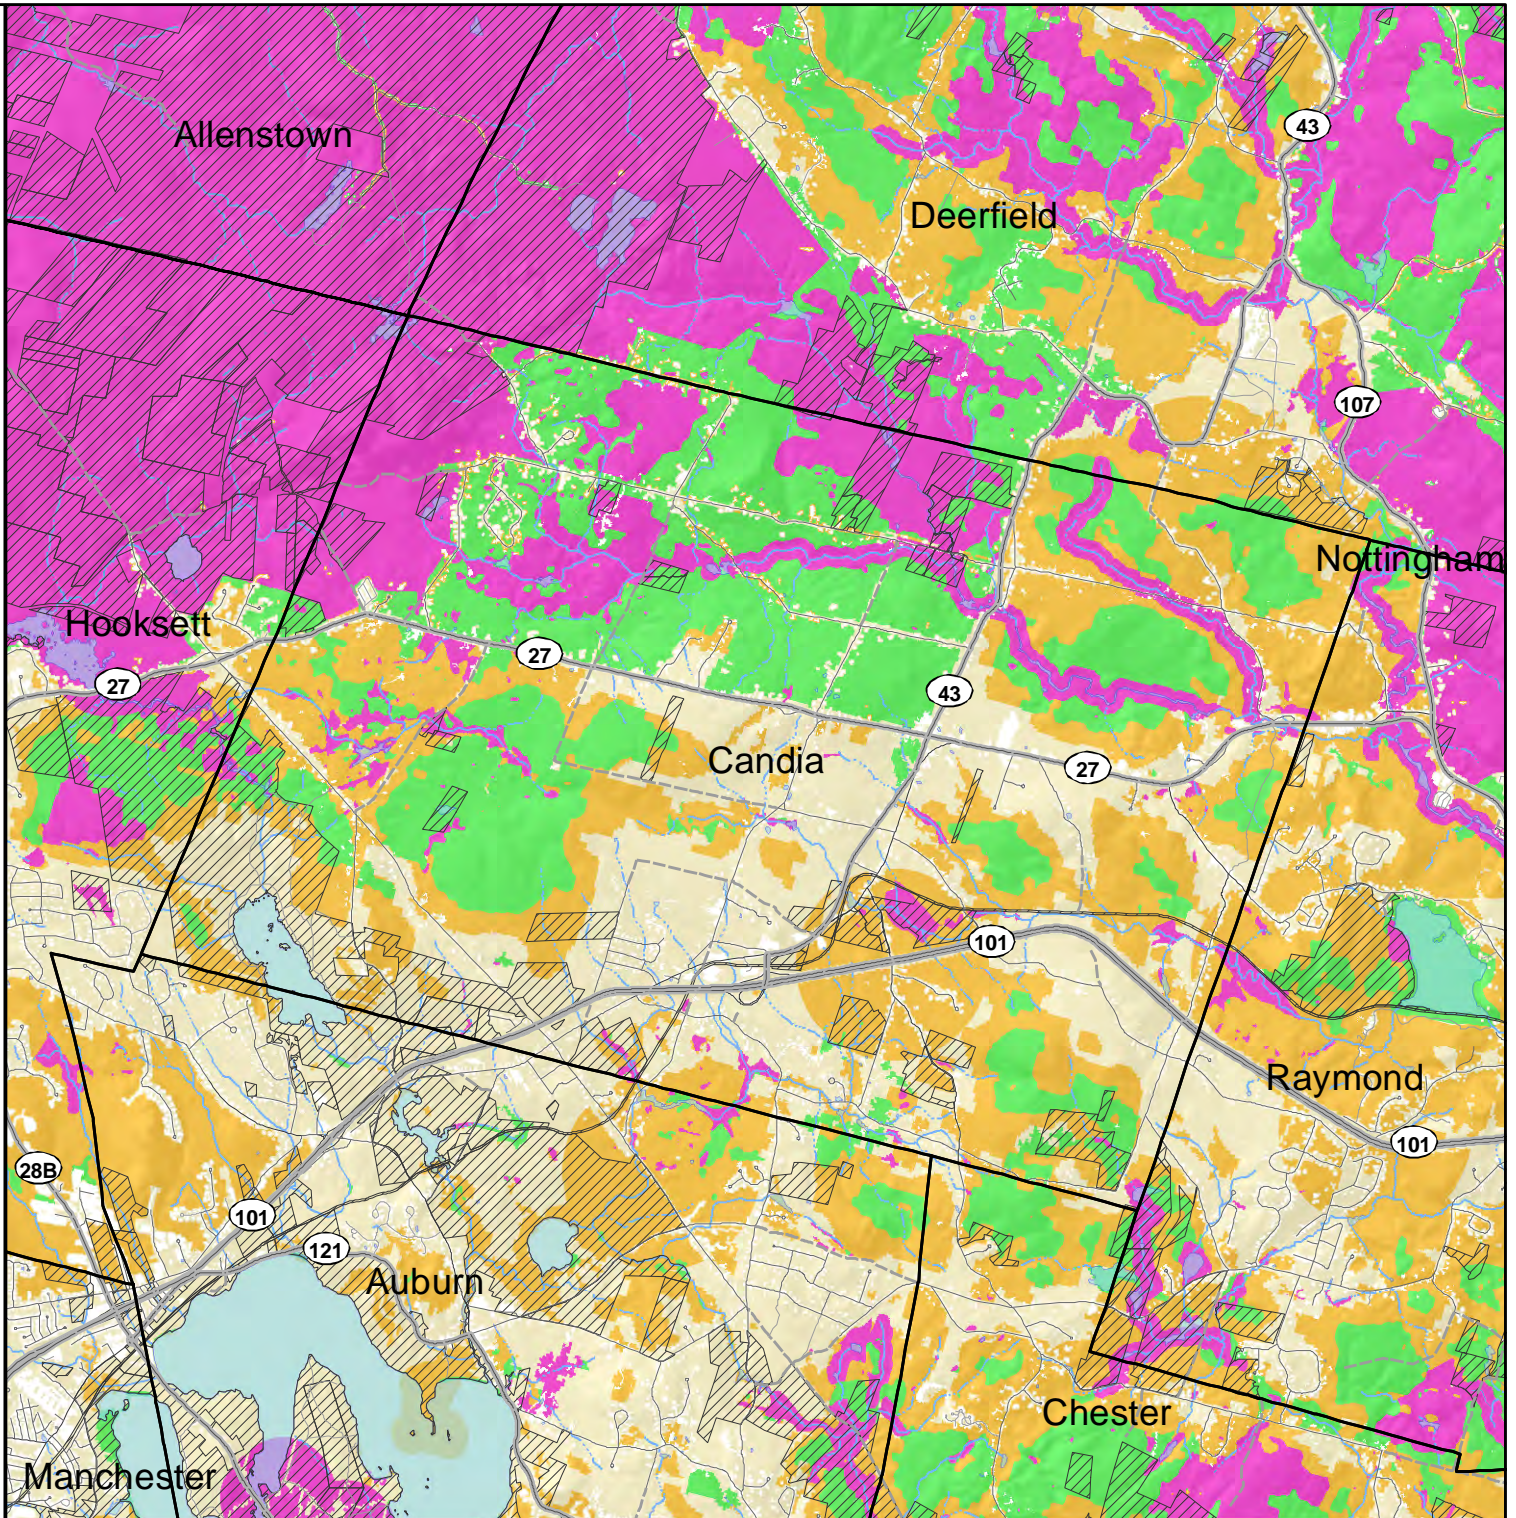

2020 HIGHEST RANKED WILDLIFE HABITAT BY ECOLOGICAL CONDITION

-  Highest Ranked Habitat in New Hampshire
-  Highest Ranked Habitat in the Biological Region
- Biological region = TNC ecoregional subsection for terrestrial habitats or Aquatic Resource Mitigation region for wetlands and floodplain forest.
-  Supporting Landscapes
-  Conservation or public

Base map data provided by NH GRANIT at UNH May 2020. Intended for planning use only.

Sept. 2015, spatial data Apr. 2020