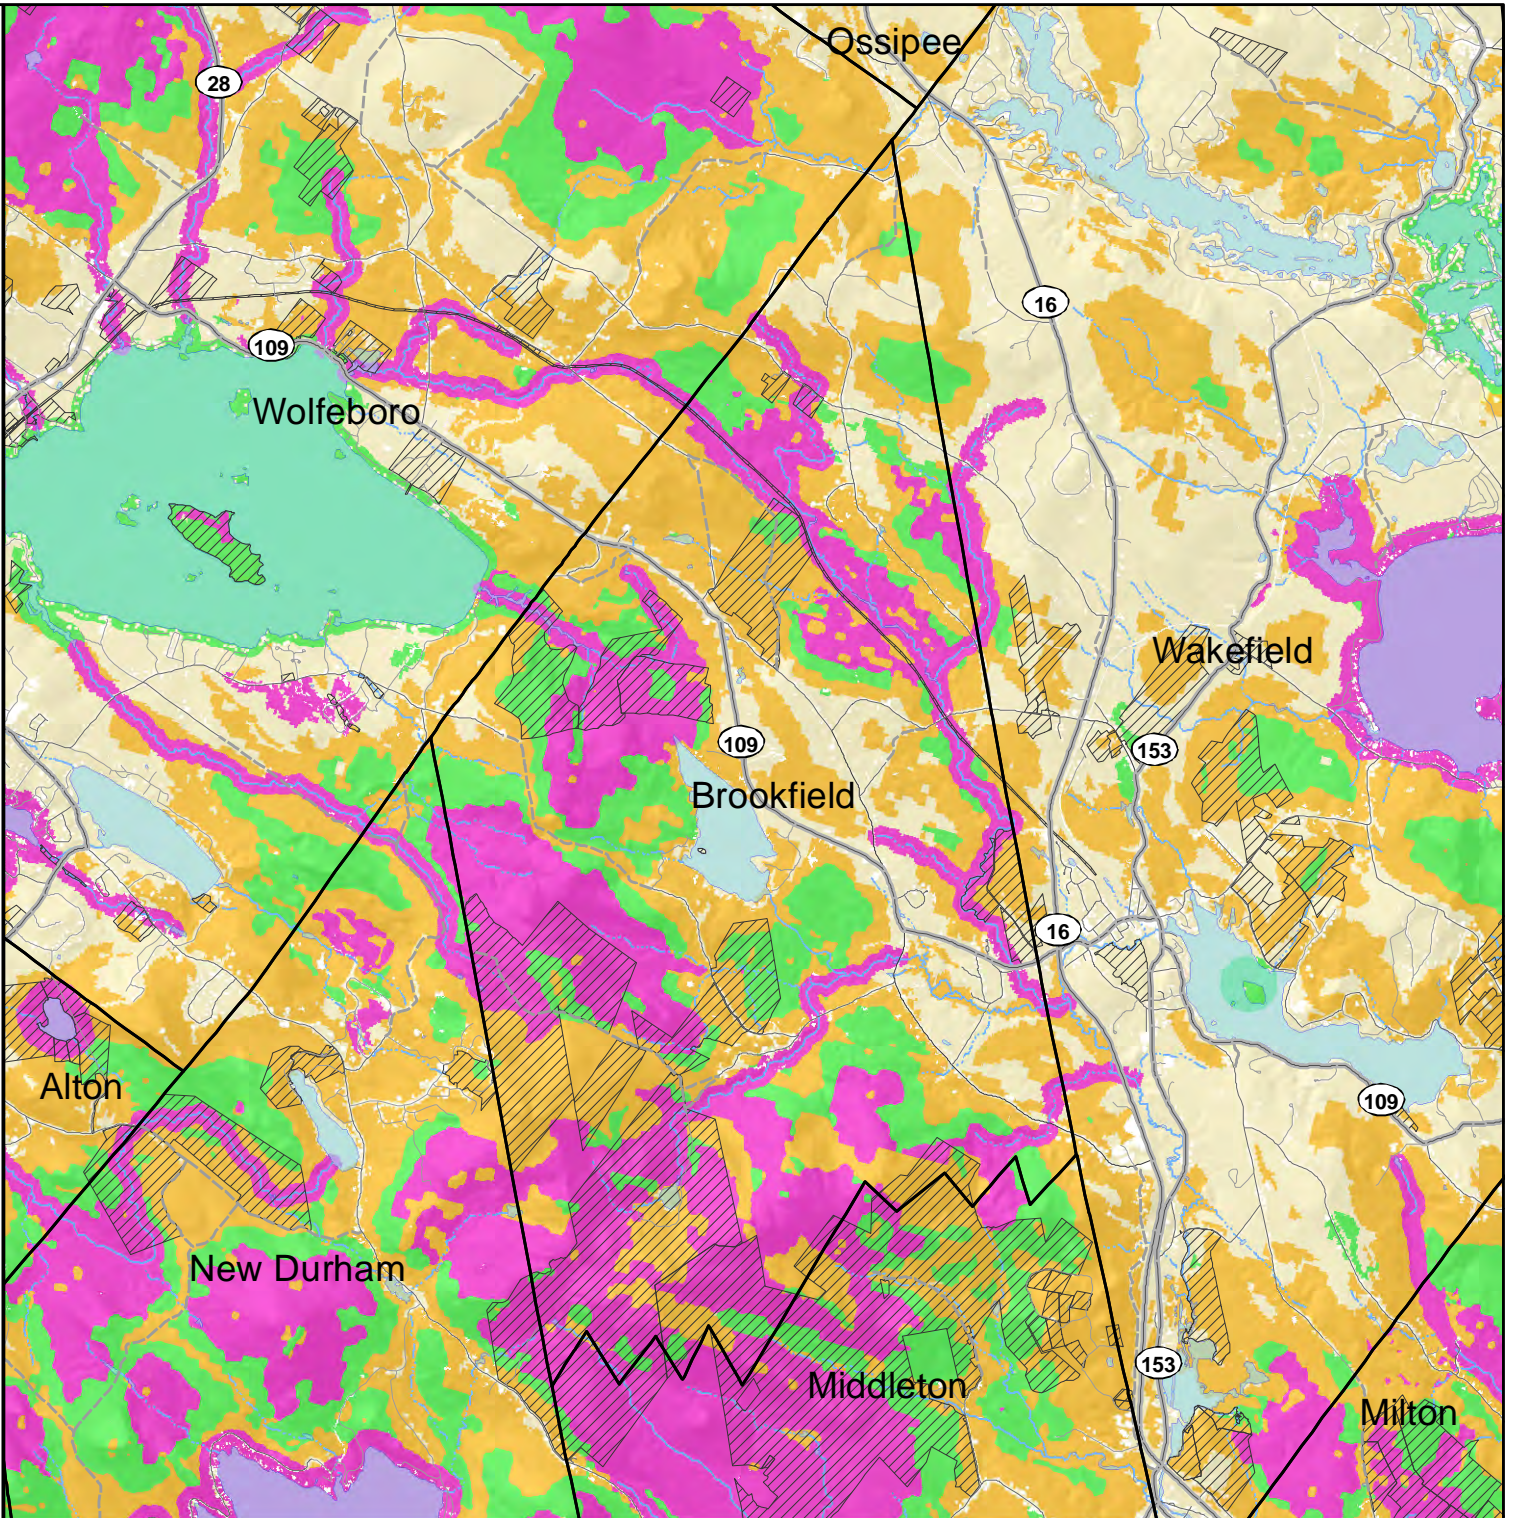

2020 HIGHEST RANKED WILDLIFE HABITAT BY ECOLOGICAL CONDITION

-  Highest Ranked Habitat in New Hampshire
-  Highest Ranked Habitat in the Biological Region
- Biological region = TNC ecoregional subsection for terrestrial habitats or Aquatic Resource Mitigation region for wetlands and floodplain forest.
-  Supporting Landscapes
-  Conservation or public

Base map data provided by NH GRANIT at UNH May 2020. Intended for planning use only.

Sept. 2015, spatial data Apr. 2020

0 2 4 Kilometers

0 1 2 Miles