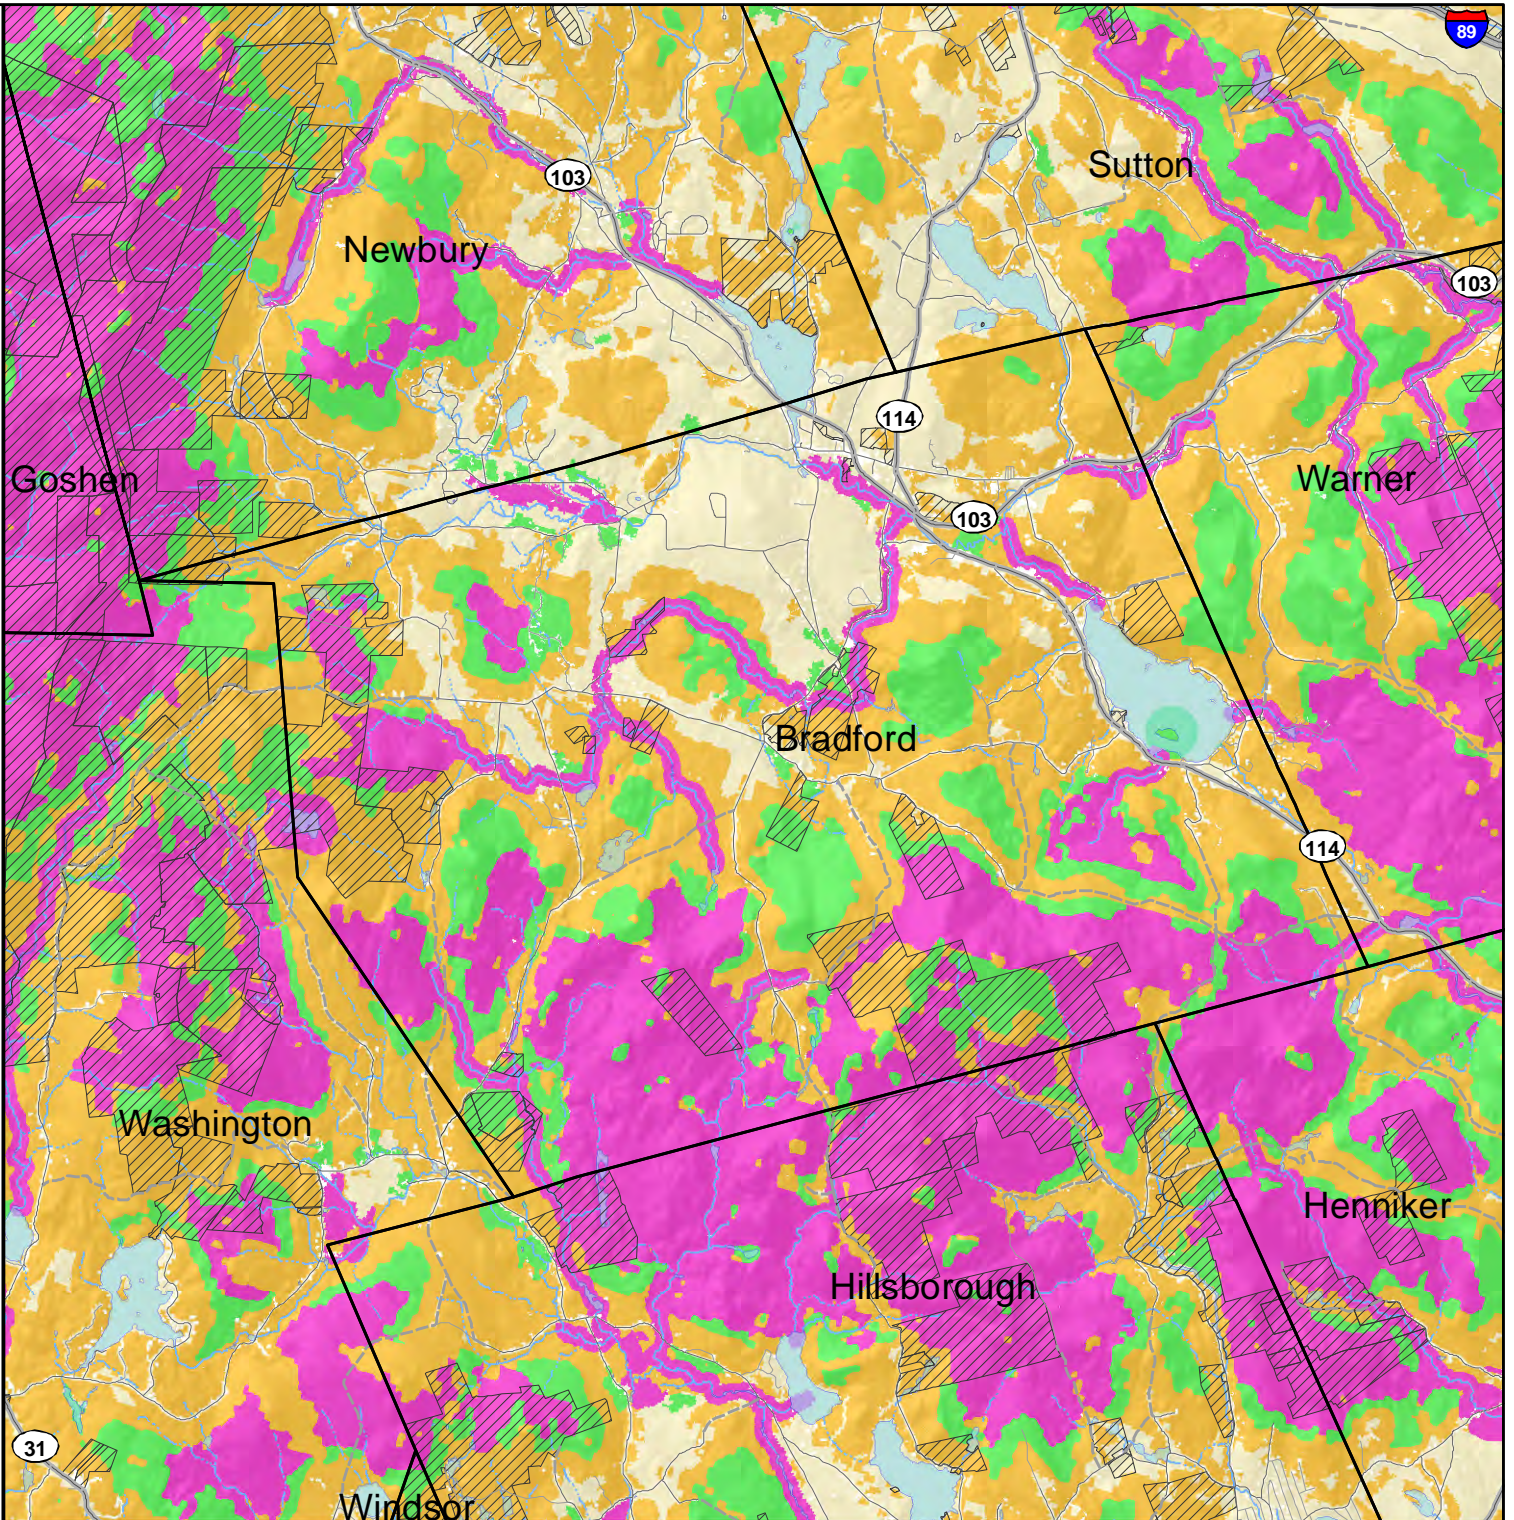

2020 HIGHEST RANKED WILDLIFE HABITAT BY ECOLOGICAL CONDITION

-  Highest Ranked Habitat in New Hampshire
-  Highest Ranked Habitat in the Biological Region
- Biological region = TNC ecoregional subsection for terrestrial habitats or Aquatic Resource Mitigation region for wetlands and floodplain forest.
-  Supporting Landscapes
-  Conservation or public

Base map data provided by NH GRANIT at UNH May 2020. Intended for planning use only.

Sept. 2015, spatial data Apr. 2020

0 2 4 Kilometers

0 1.5 3 Miles