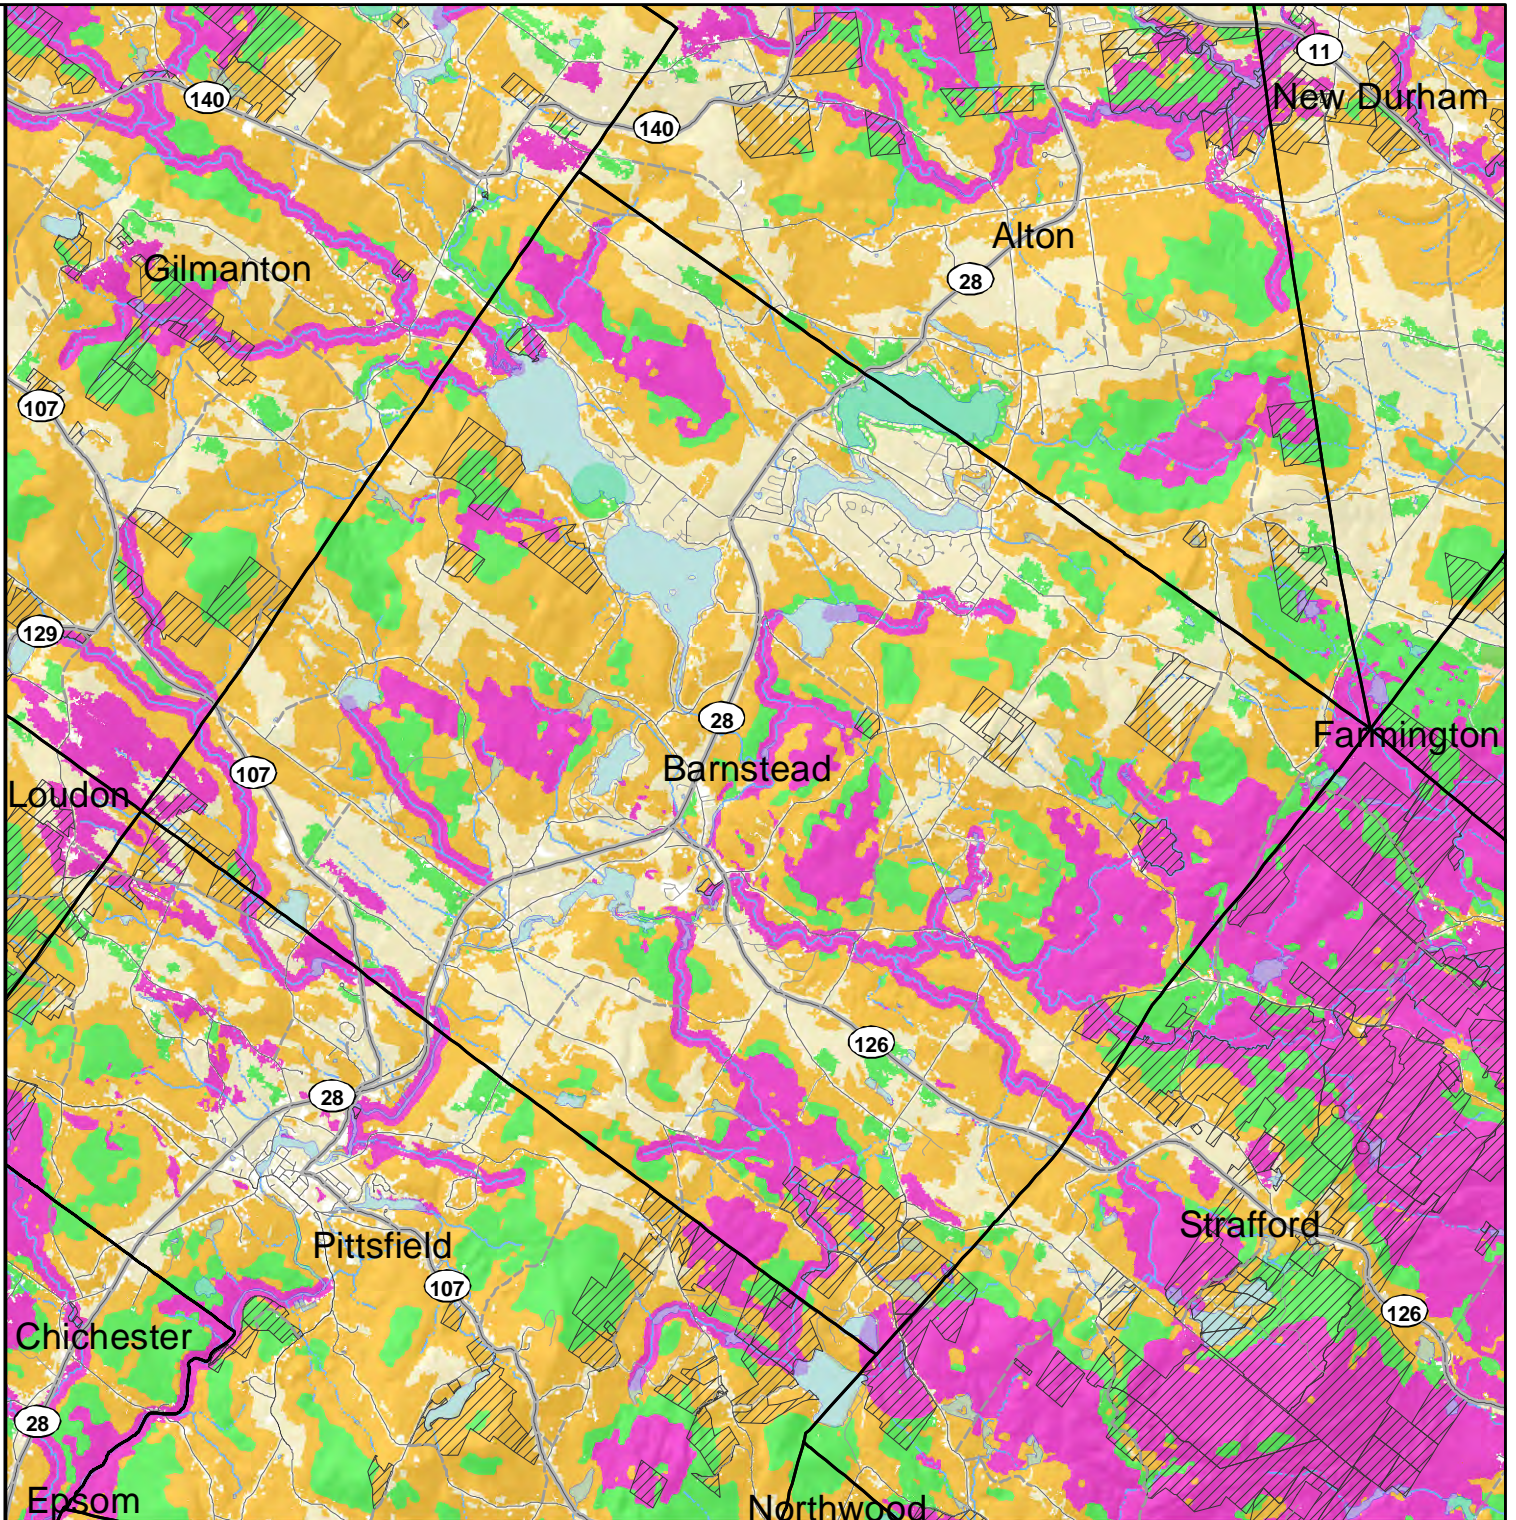

2020 HIGHEST RANKED WILDLIFE HABITAT BY ECOLOGICAL CONDITION

-  Highest Ranked Habitat in New Hampshire
-  Highest Ranked Habitat in the Biological Region
- Biological region = TNC ecoregional subsection for terrestrial habitats or Aquatic Resource Mitigation region for wetlands and floodplain forest.
-  Supporting Landscapes
-  Conservation or public

Base map data provided by NH GRANIT at UNH May 2020. Intended for planning use only.

Sept. 2015, spatial data Apr. 2020