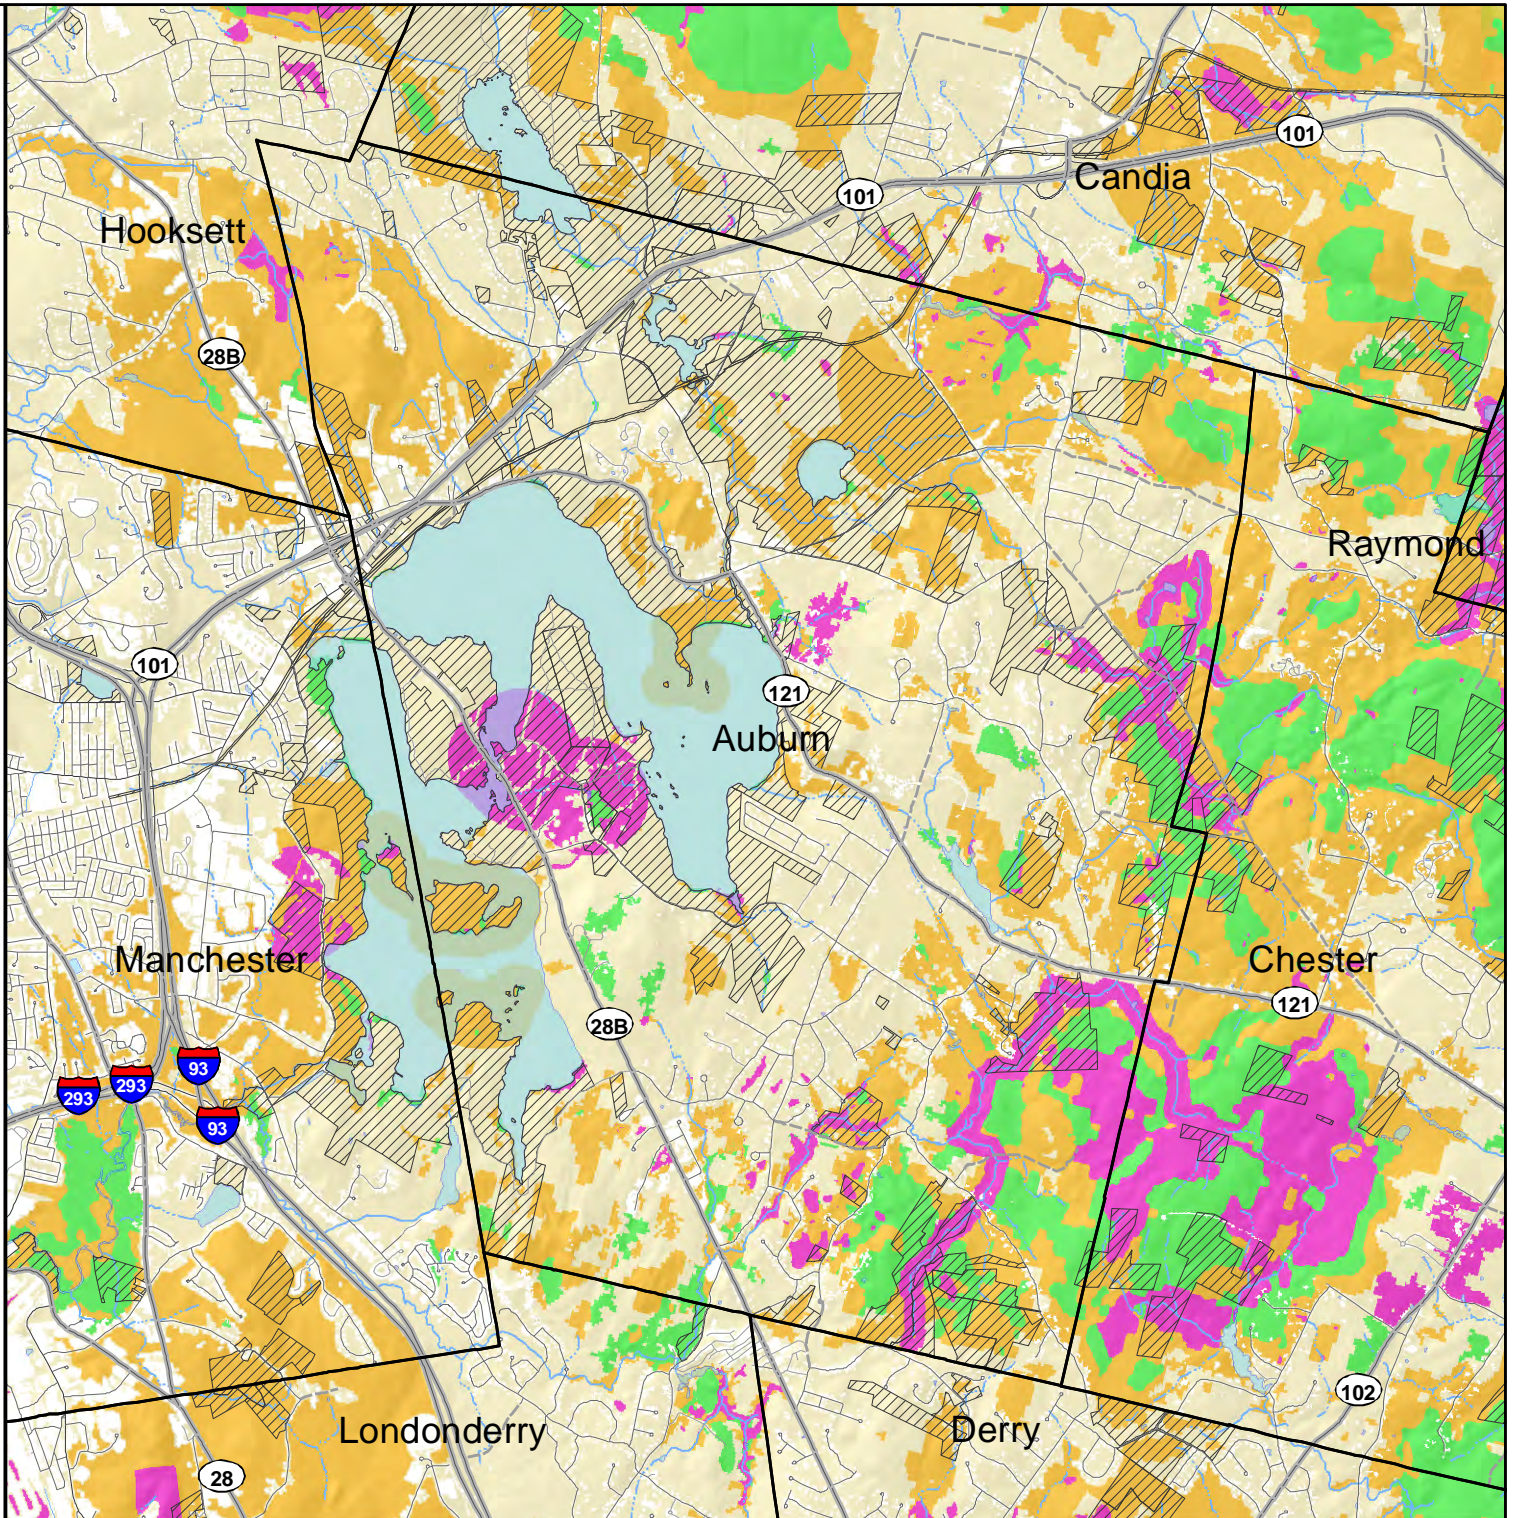

2020 HIGHEST RANKED WILDLIFE HABITAT BY ECOLOGICAL CONDITION

-  Highest Ranked Habitat in New Hampshire
-  Highest Ranked Habitat in the Biological Region
- Biological region = TNC ecoregional subsection for terrestrial habitats or Aquatic Resource Mitigation region for wetlands and floodplain forest.
-  Supporting Landscapes
-  Conservation or public

Base map data provided by NH GRANIT at UNH May 2020. Intended for planning use only.