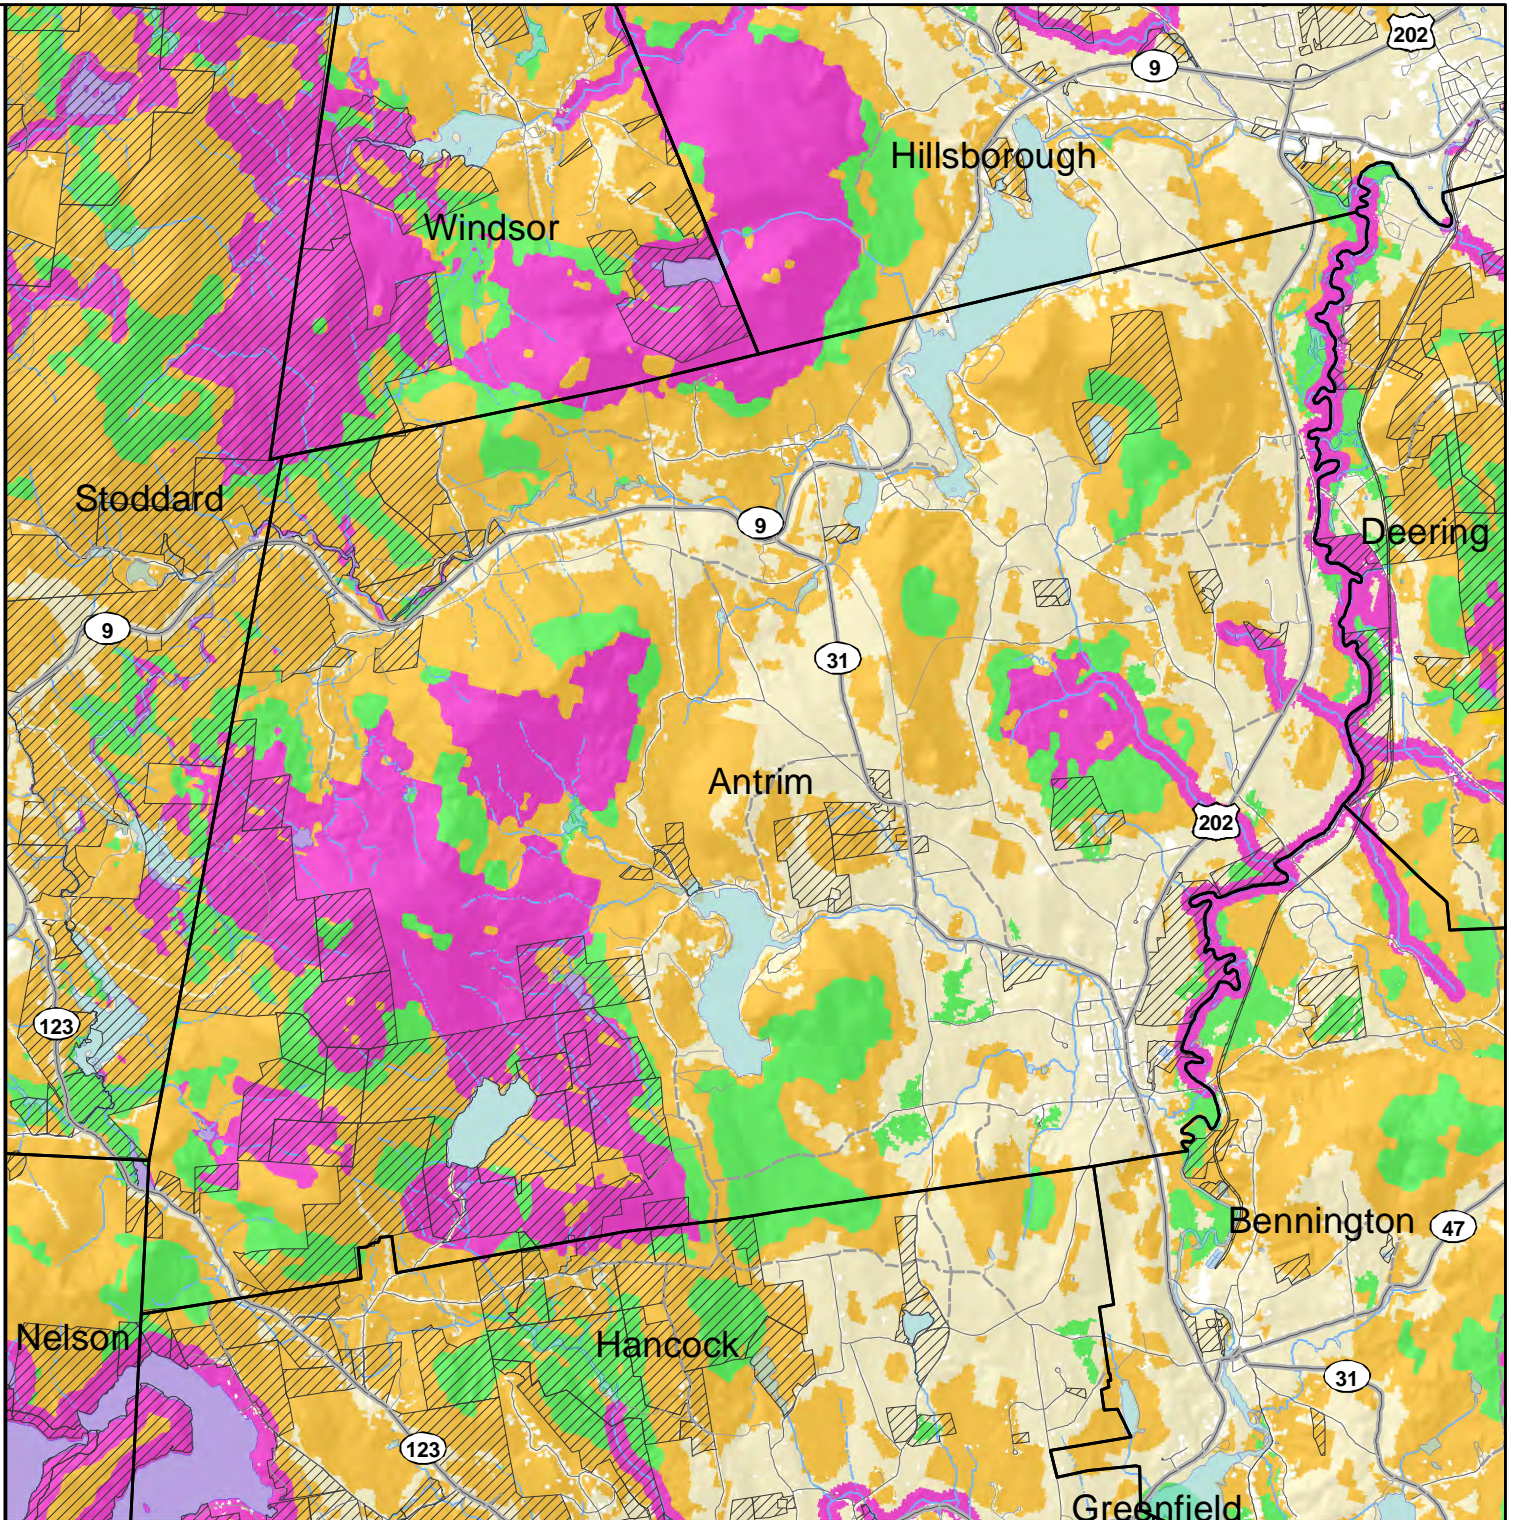

2020 HIGHEST RANKED WILDLIFE HABITAT BY ECOLOGICAL CONDITION

- Highest Ranked Habitat in New Hampshire
- Highest Ranked Habitat in the Biological Region
- Biological region = TNC ecoregional subsection for terrestrial habitats or Aquatic Resource Mitigation region for wetlands and floodplain forest.
- Supporting Landscapes
- Conservation or public

Base map data provided by NH GRANIT at UNH May 2020. Intended for planning use only.

Sept. 2015, spatial data Apr. 2020

0 1.5 3 Kilometers

0 1 2 Miles