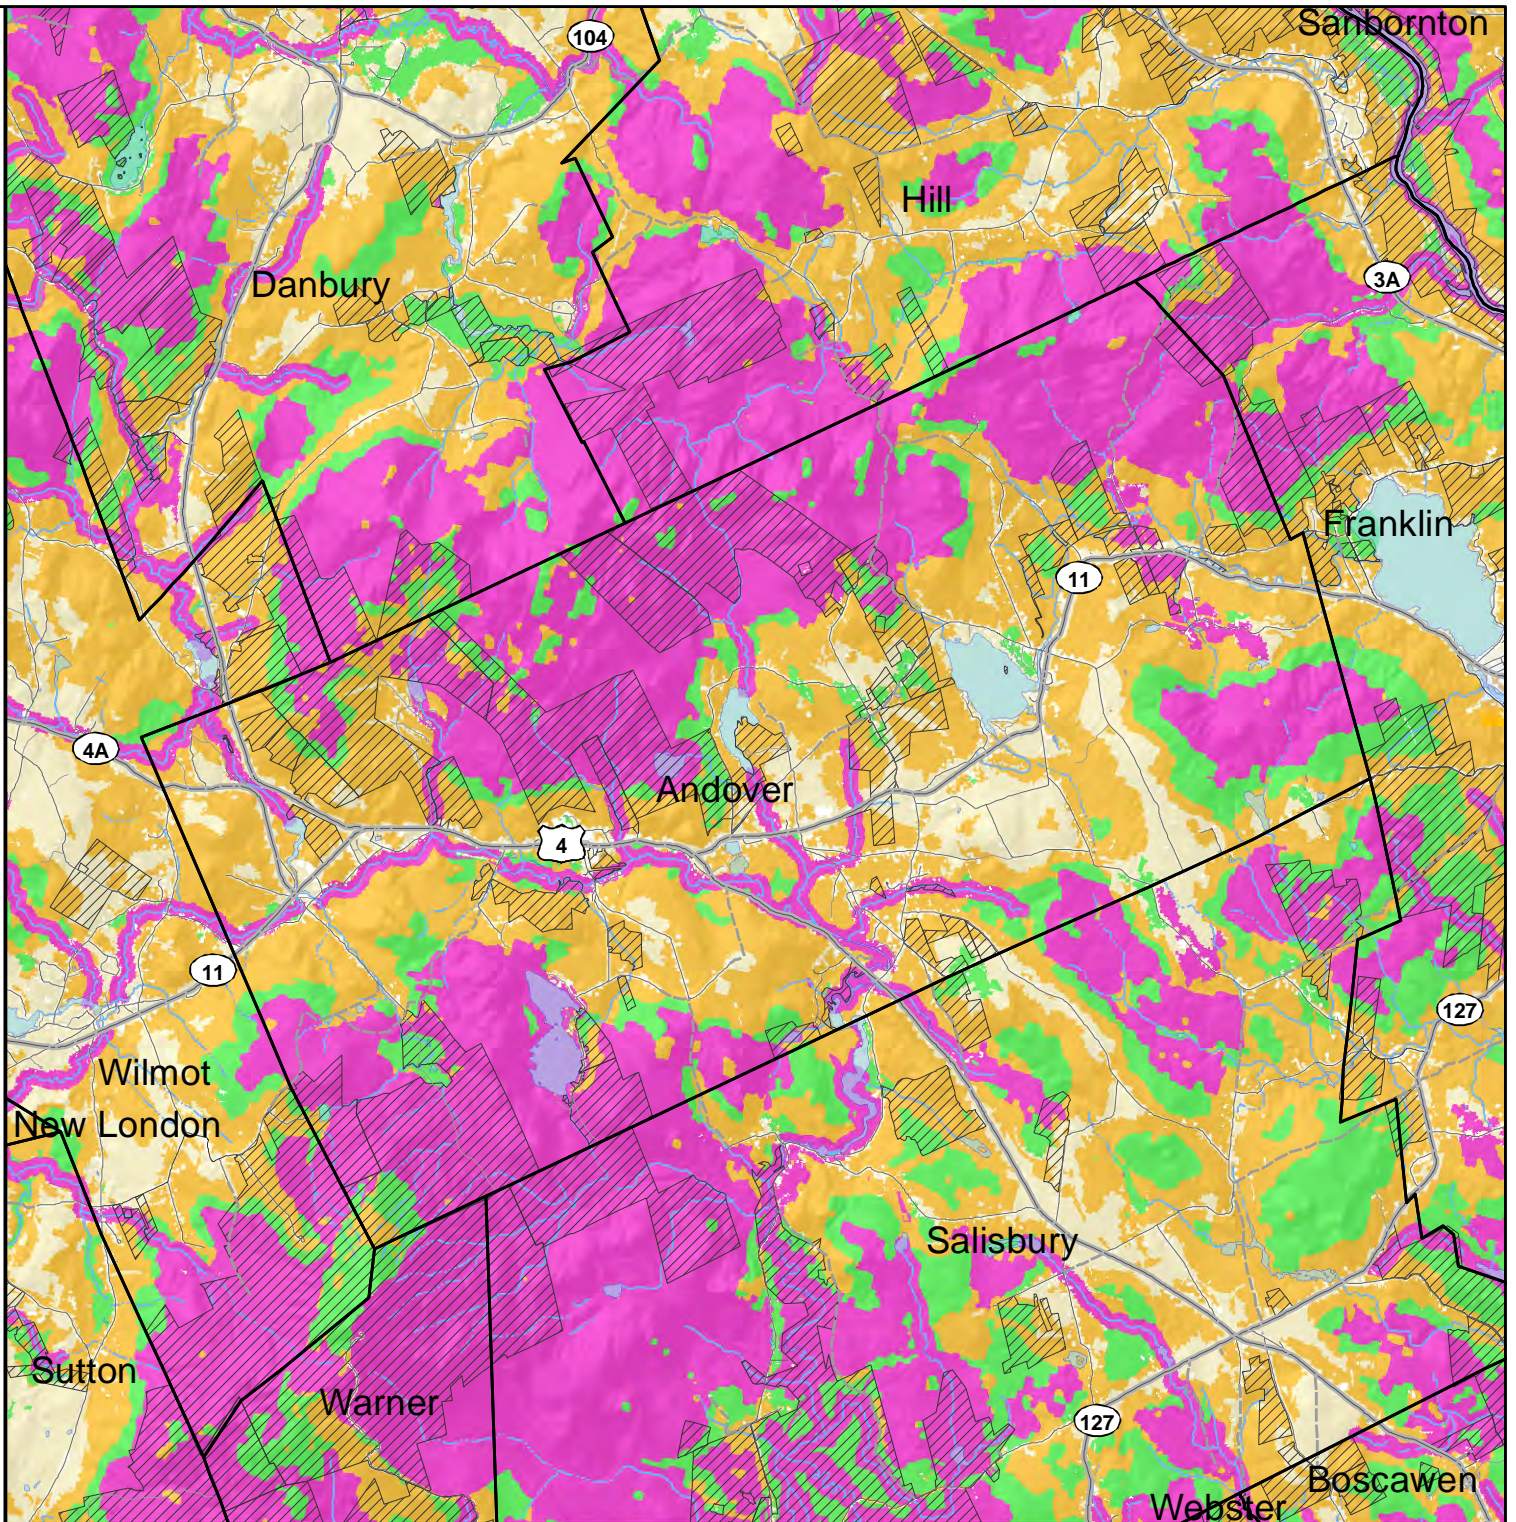

2020 HIGHEST RANKED WILDLIFE HABITAT BY ECOLOGICAL CONDITION

-  Highest Ranked Habitat in New Hampshire
-  Highest Ranked Habitat in the Biological Region
- Biological region = TNC ecoregional subsection for terrestrial habitats or Aquatic Resource Mitigation region for wetlands and floodplain forest.
-  Supporting Landscapes
-  Conservation or public

Base map data provided by NH GRANIT at UNH May 2020. Intended for planning use only.

Sept. 2015, spatial data Apr. 2020

0 2 4 Kilometers

0 1.5 3 Miles