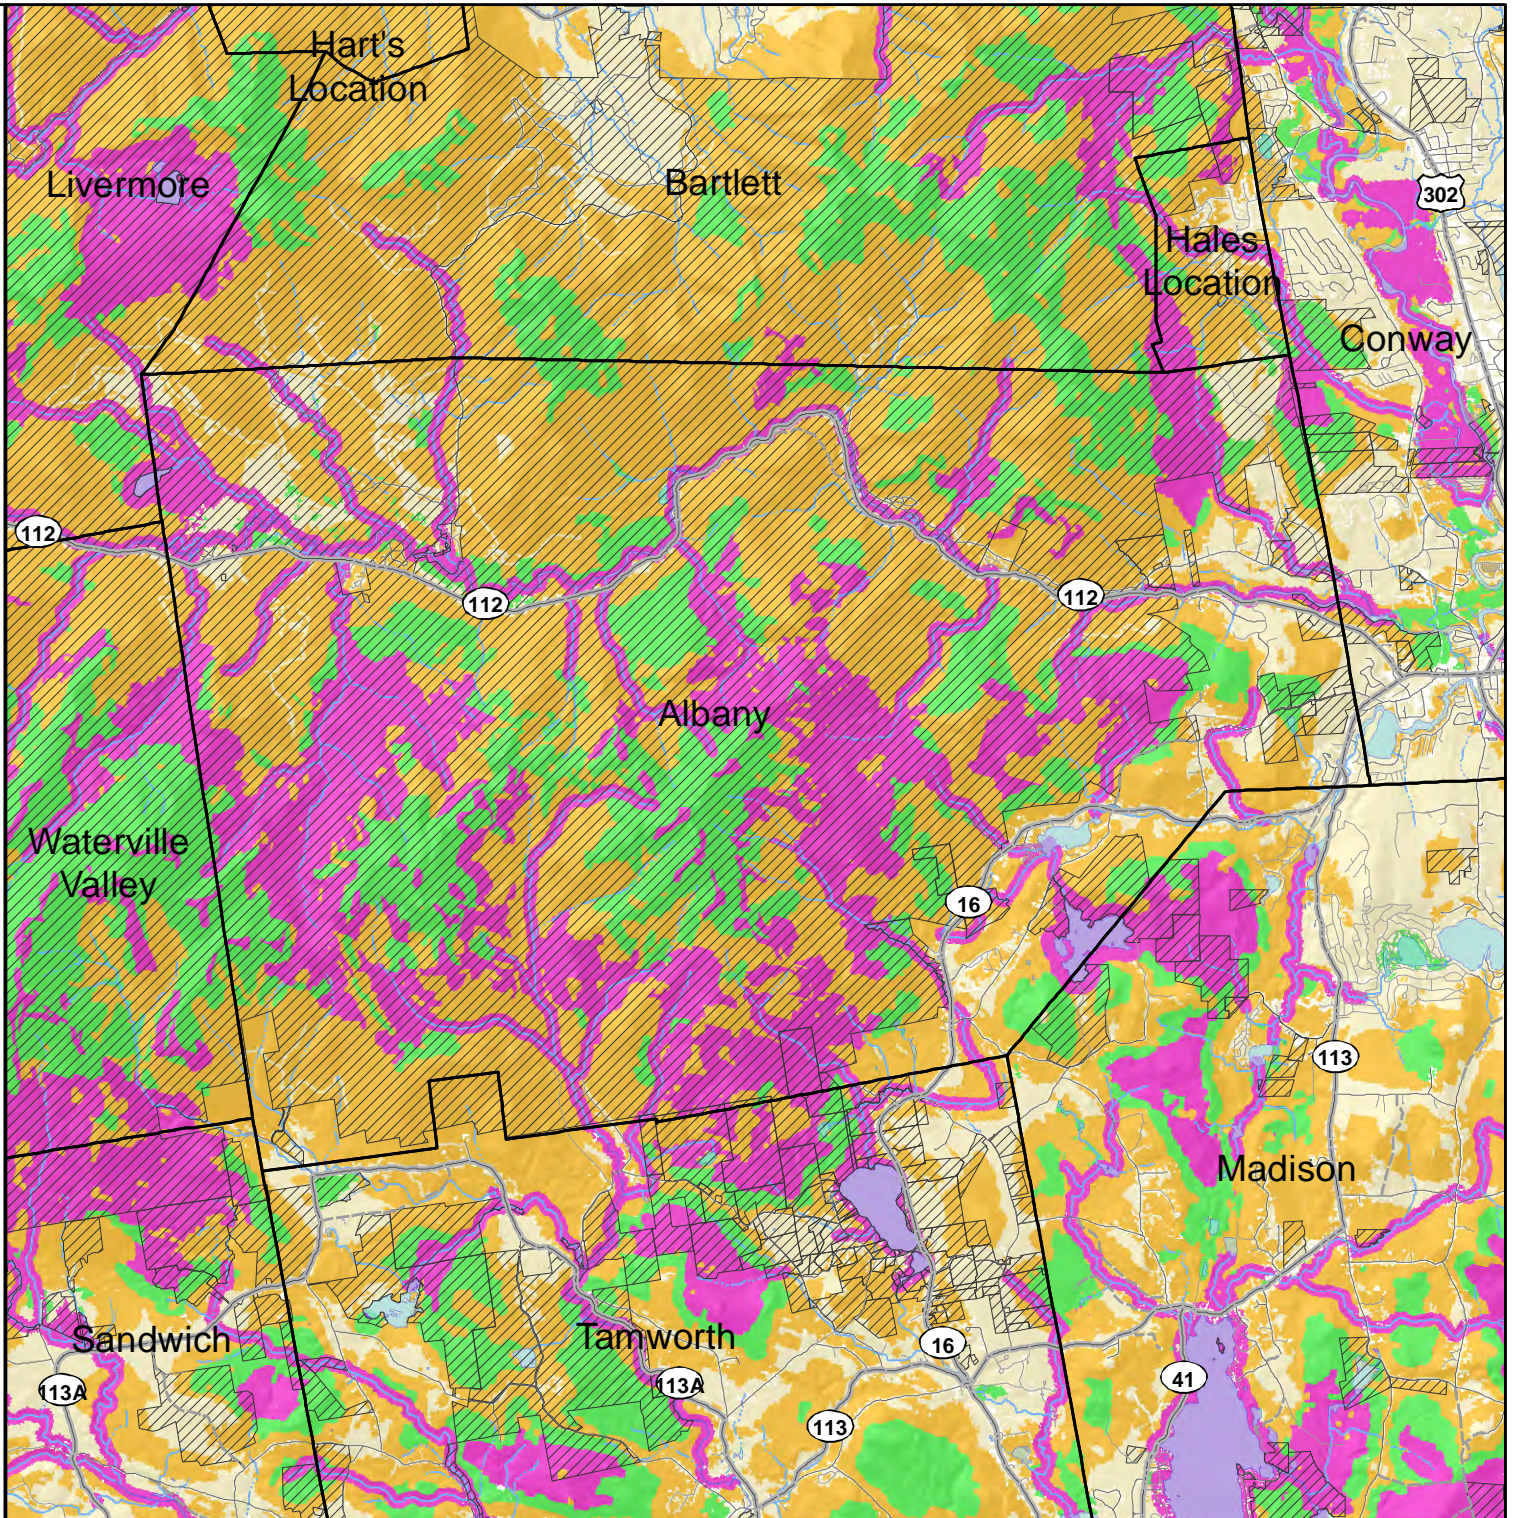

2020 HIGHEST RANKED WILDLIFE HABITAT BY ECOLOGICAL CONDITION

-  Highest Ranked Habitat in New Hampshire
-  Highest Ranked Habitat in the Biological Region
- Biological region = TNC ecoregional subsection for terrestrial habitats or Aquatic Resource Mitigation region for wetlands and floodplain forest.
-  Supporting Landscapes
-  Conservation or public

Base map data provided by NH GRANIT at UNH May 2020. Intended for planning use only.

Sept. 2015, spatial data Apr. 2020