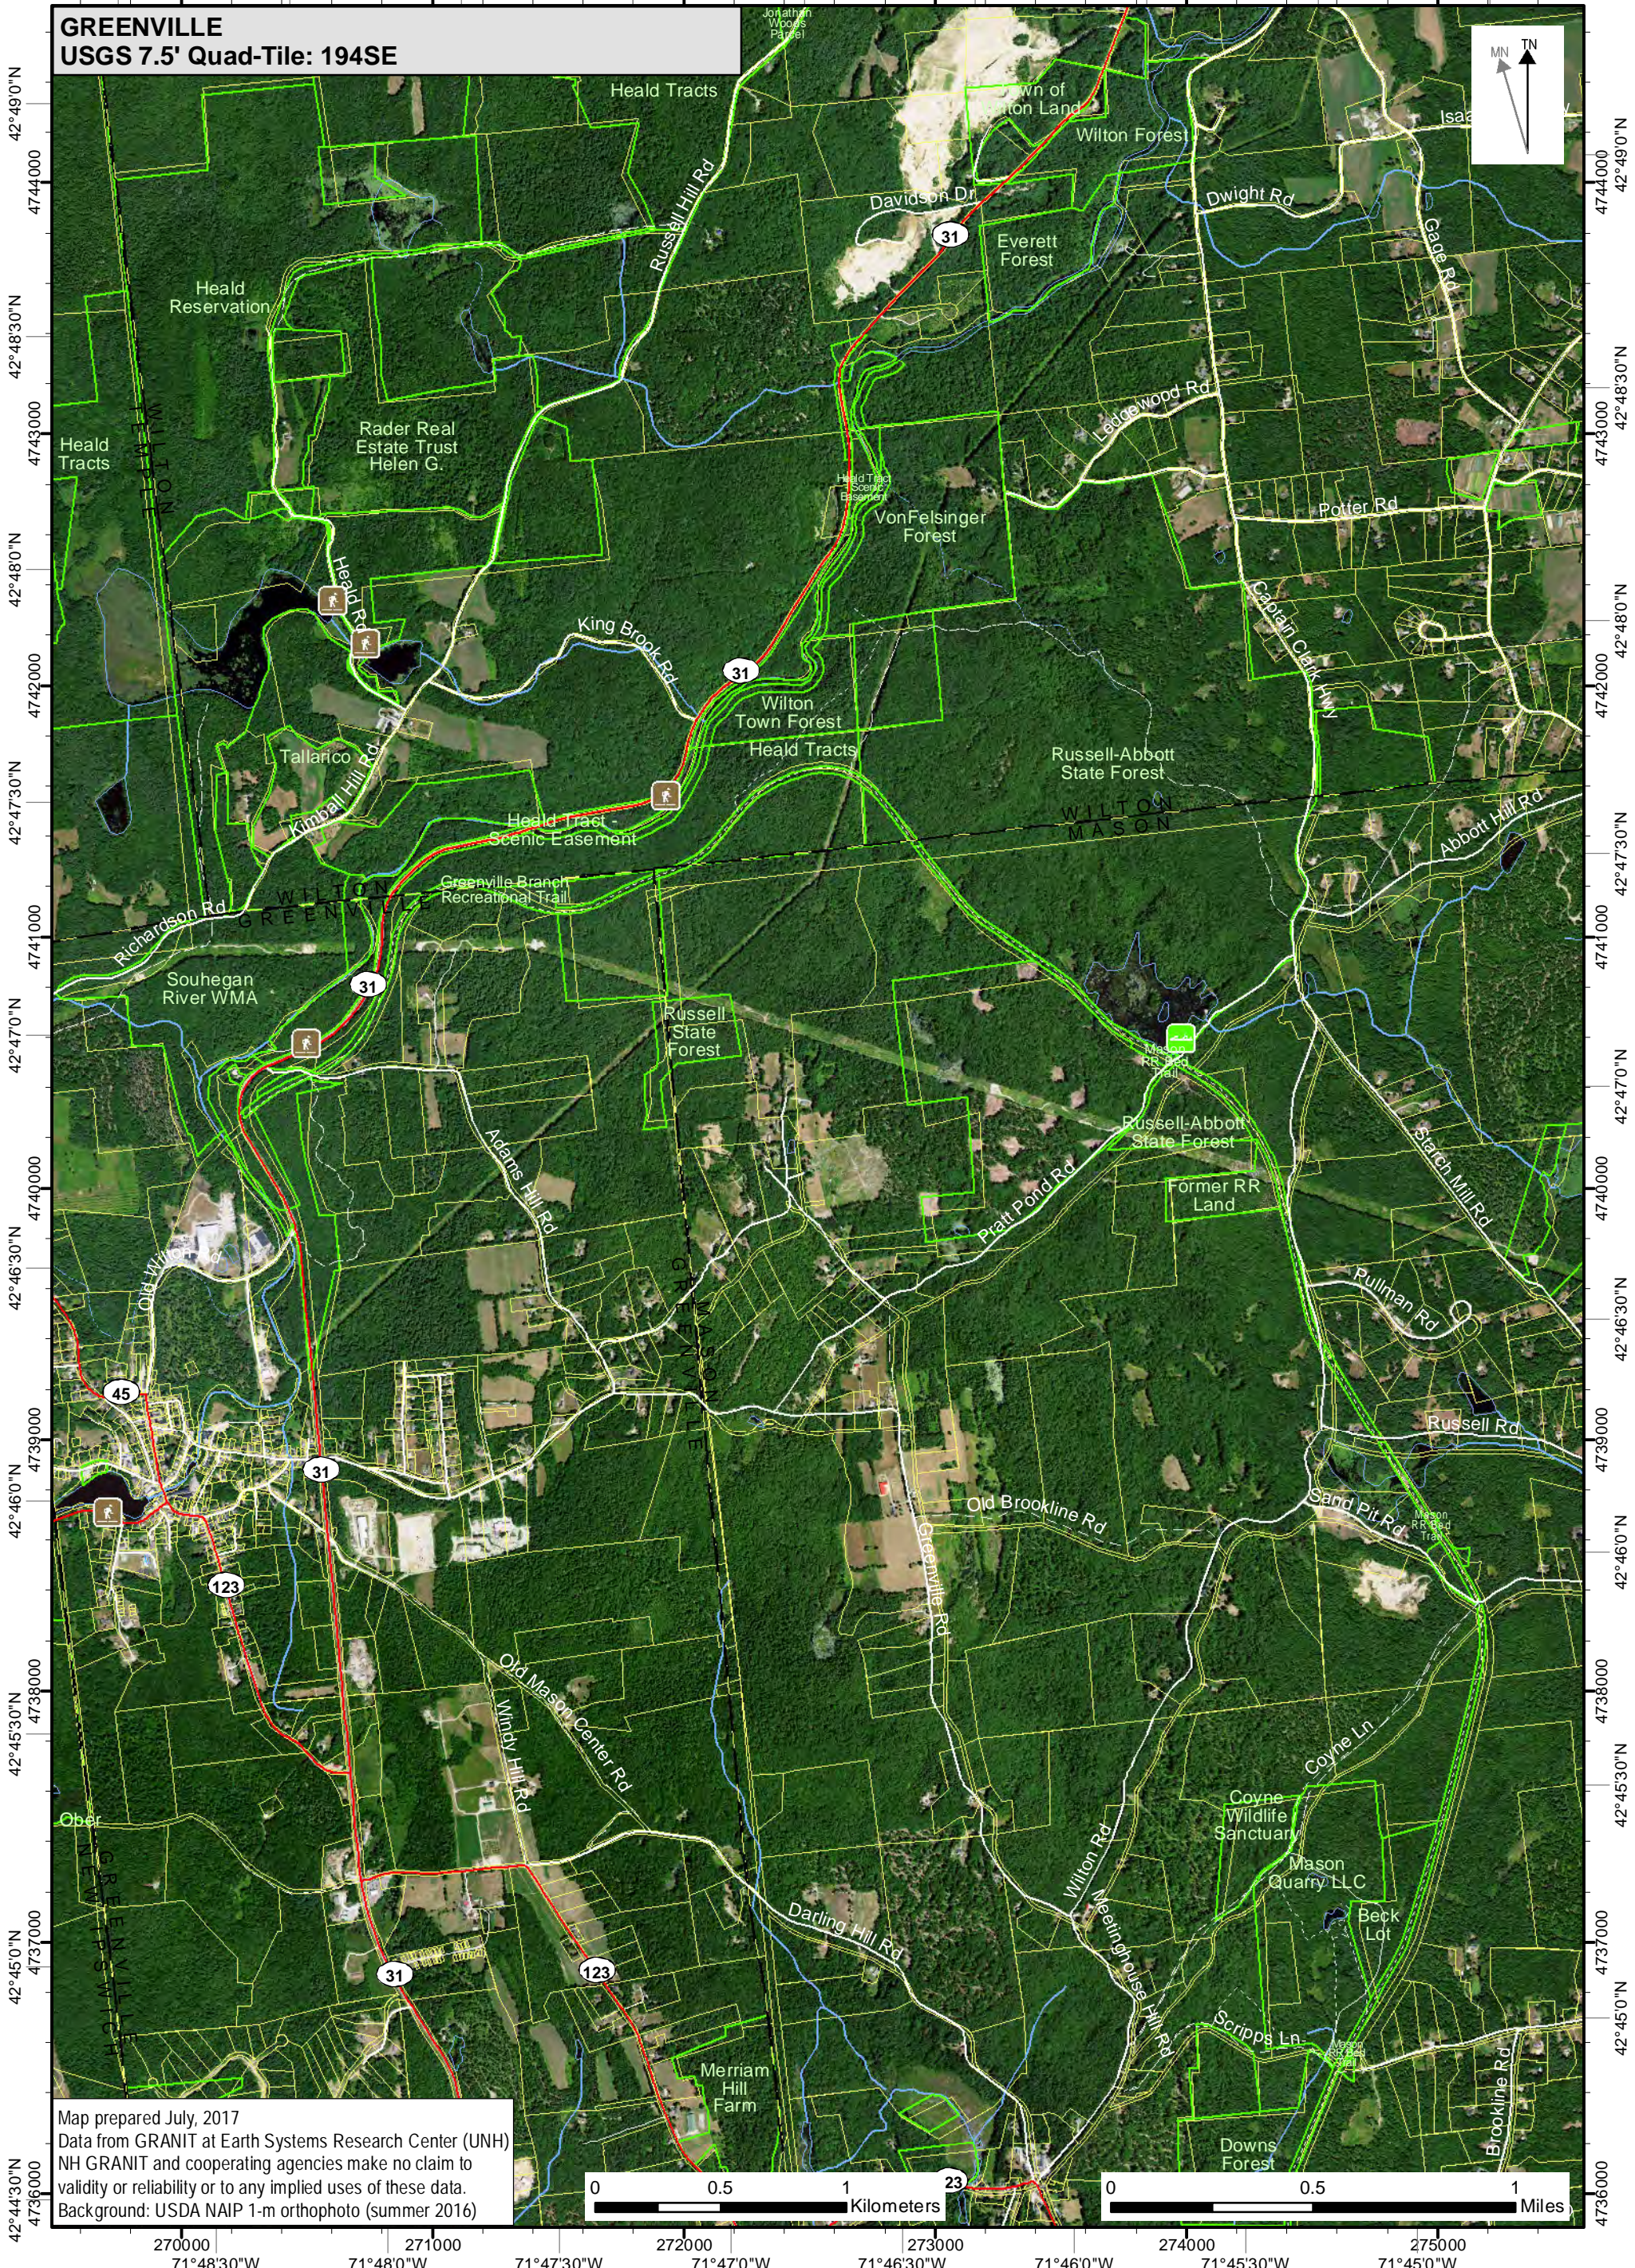

71°49'0"W 71°48'30"W 71°48'0"W 71°47'30"W 71°47'0"W 71°46'30"W 71°46'0"W 71°45'30"W 71°45'0"W
270000 271000 272000 273000 274000 275000

GREENVILLE

USGS 7.5' Quad-Tile: 194SE

Map prepared July, 2017
Data from GRANIT at Earth Systems Research Center (UNH)
NH GRANIT and cooperating agencies make no claim to
validity or reliability or to any implied uses of these data.
Background: USDA NAIP 1-m orthophoto (summer 2016)

270000 271000 272000 273000 274000 275000
71°48'30"W 71°48'0"W 71°47'30"W 71°47'0"W 71°46'30"W 71°46'0"W 71°45'30"W 71°45'0"W