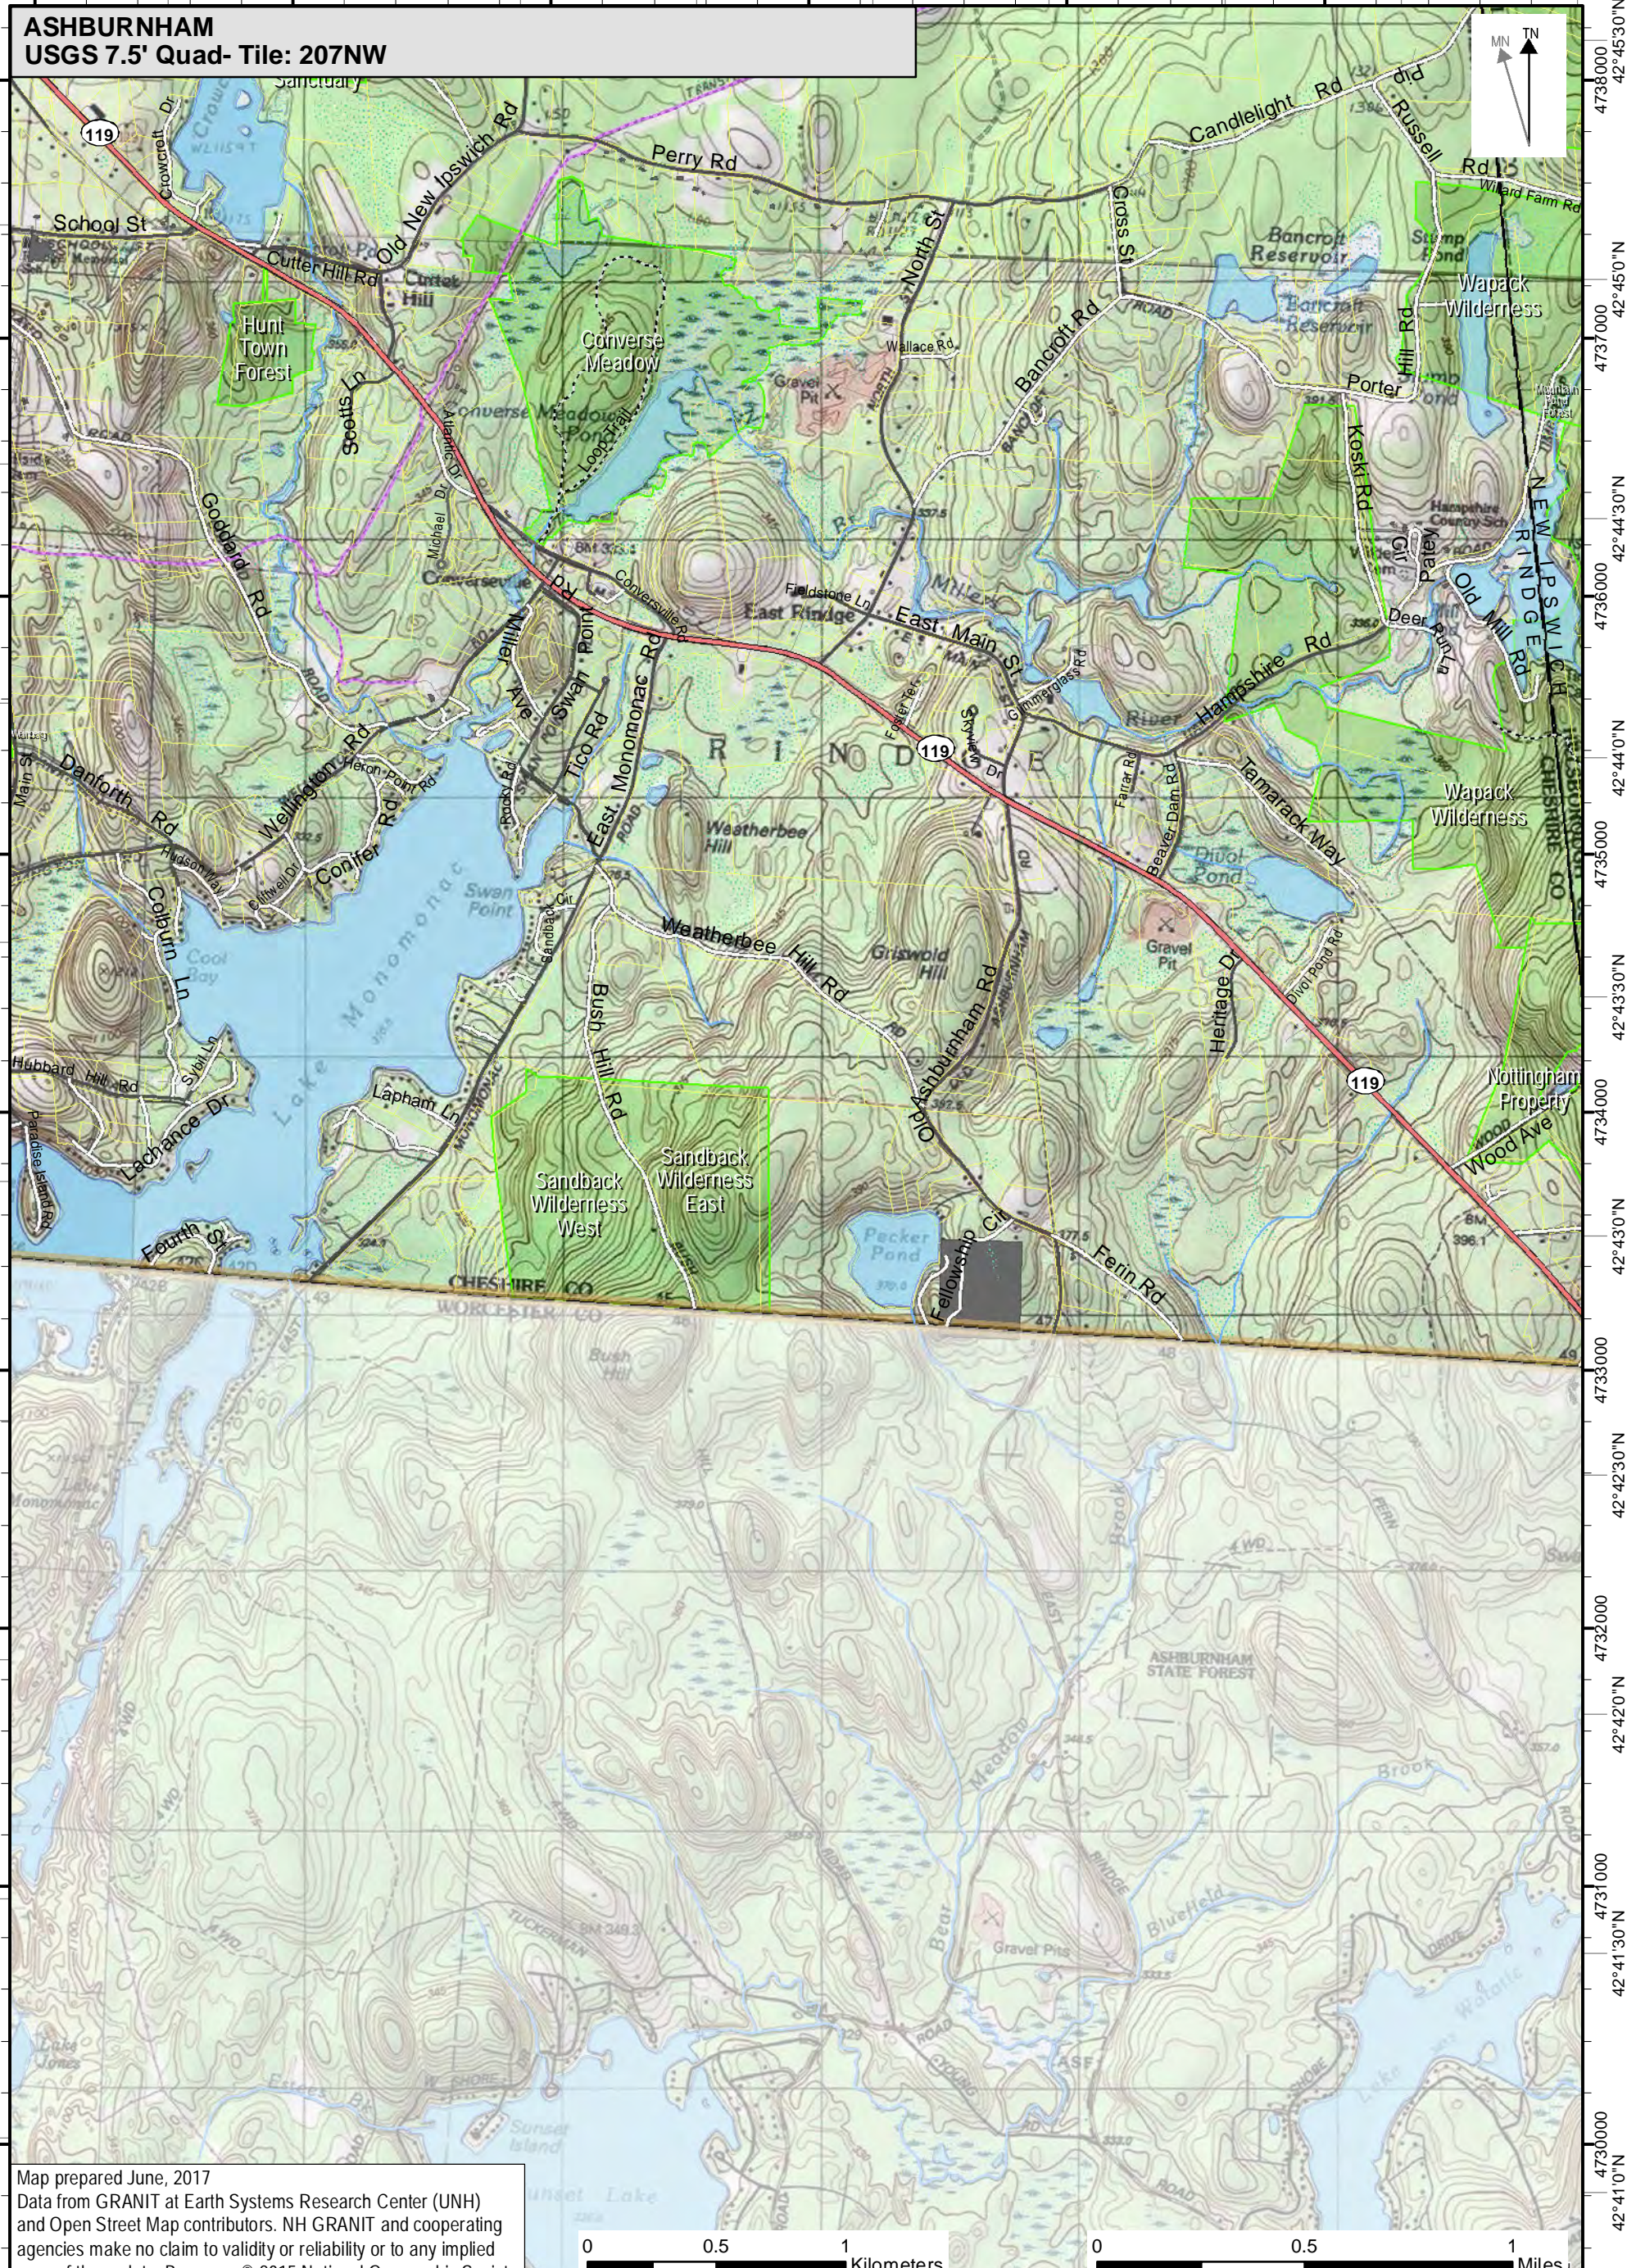

254000 72°0'0"W 71°59'30"W 71°59'0"W 71°58'30"W 71°58'0"W 71°57'30"W 71°57'0"W 71°56'30"W 71°56'0"W

**ASHBURNHAM**  
USGS 7.5' Quad- Tile: 207NW

Map prepared June, 2017  
Data from GRANIT at Earth Systems Research Center (UNH) and Open Street Map contributors. NH GRANIT and cooperating agencies make no claim to validity or reliability or to any implied uses of these data. Basemap © 2015 National Geographic Society

254000 72°0'0"W 71°59'30"W 71°59'0"W 71°58'30"W 71°58'0"W 71°57'30"W 71°57'0"W 71°56'30"W 71°56'0"W