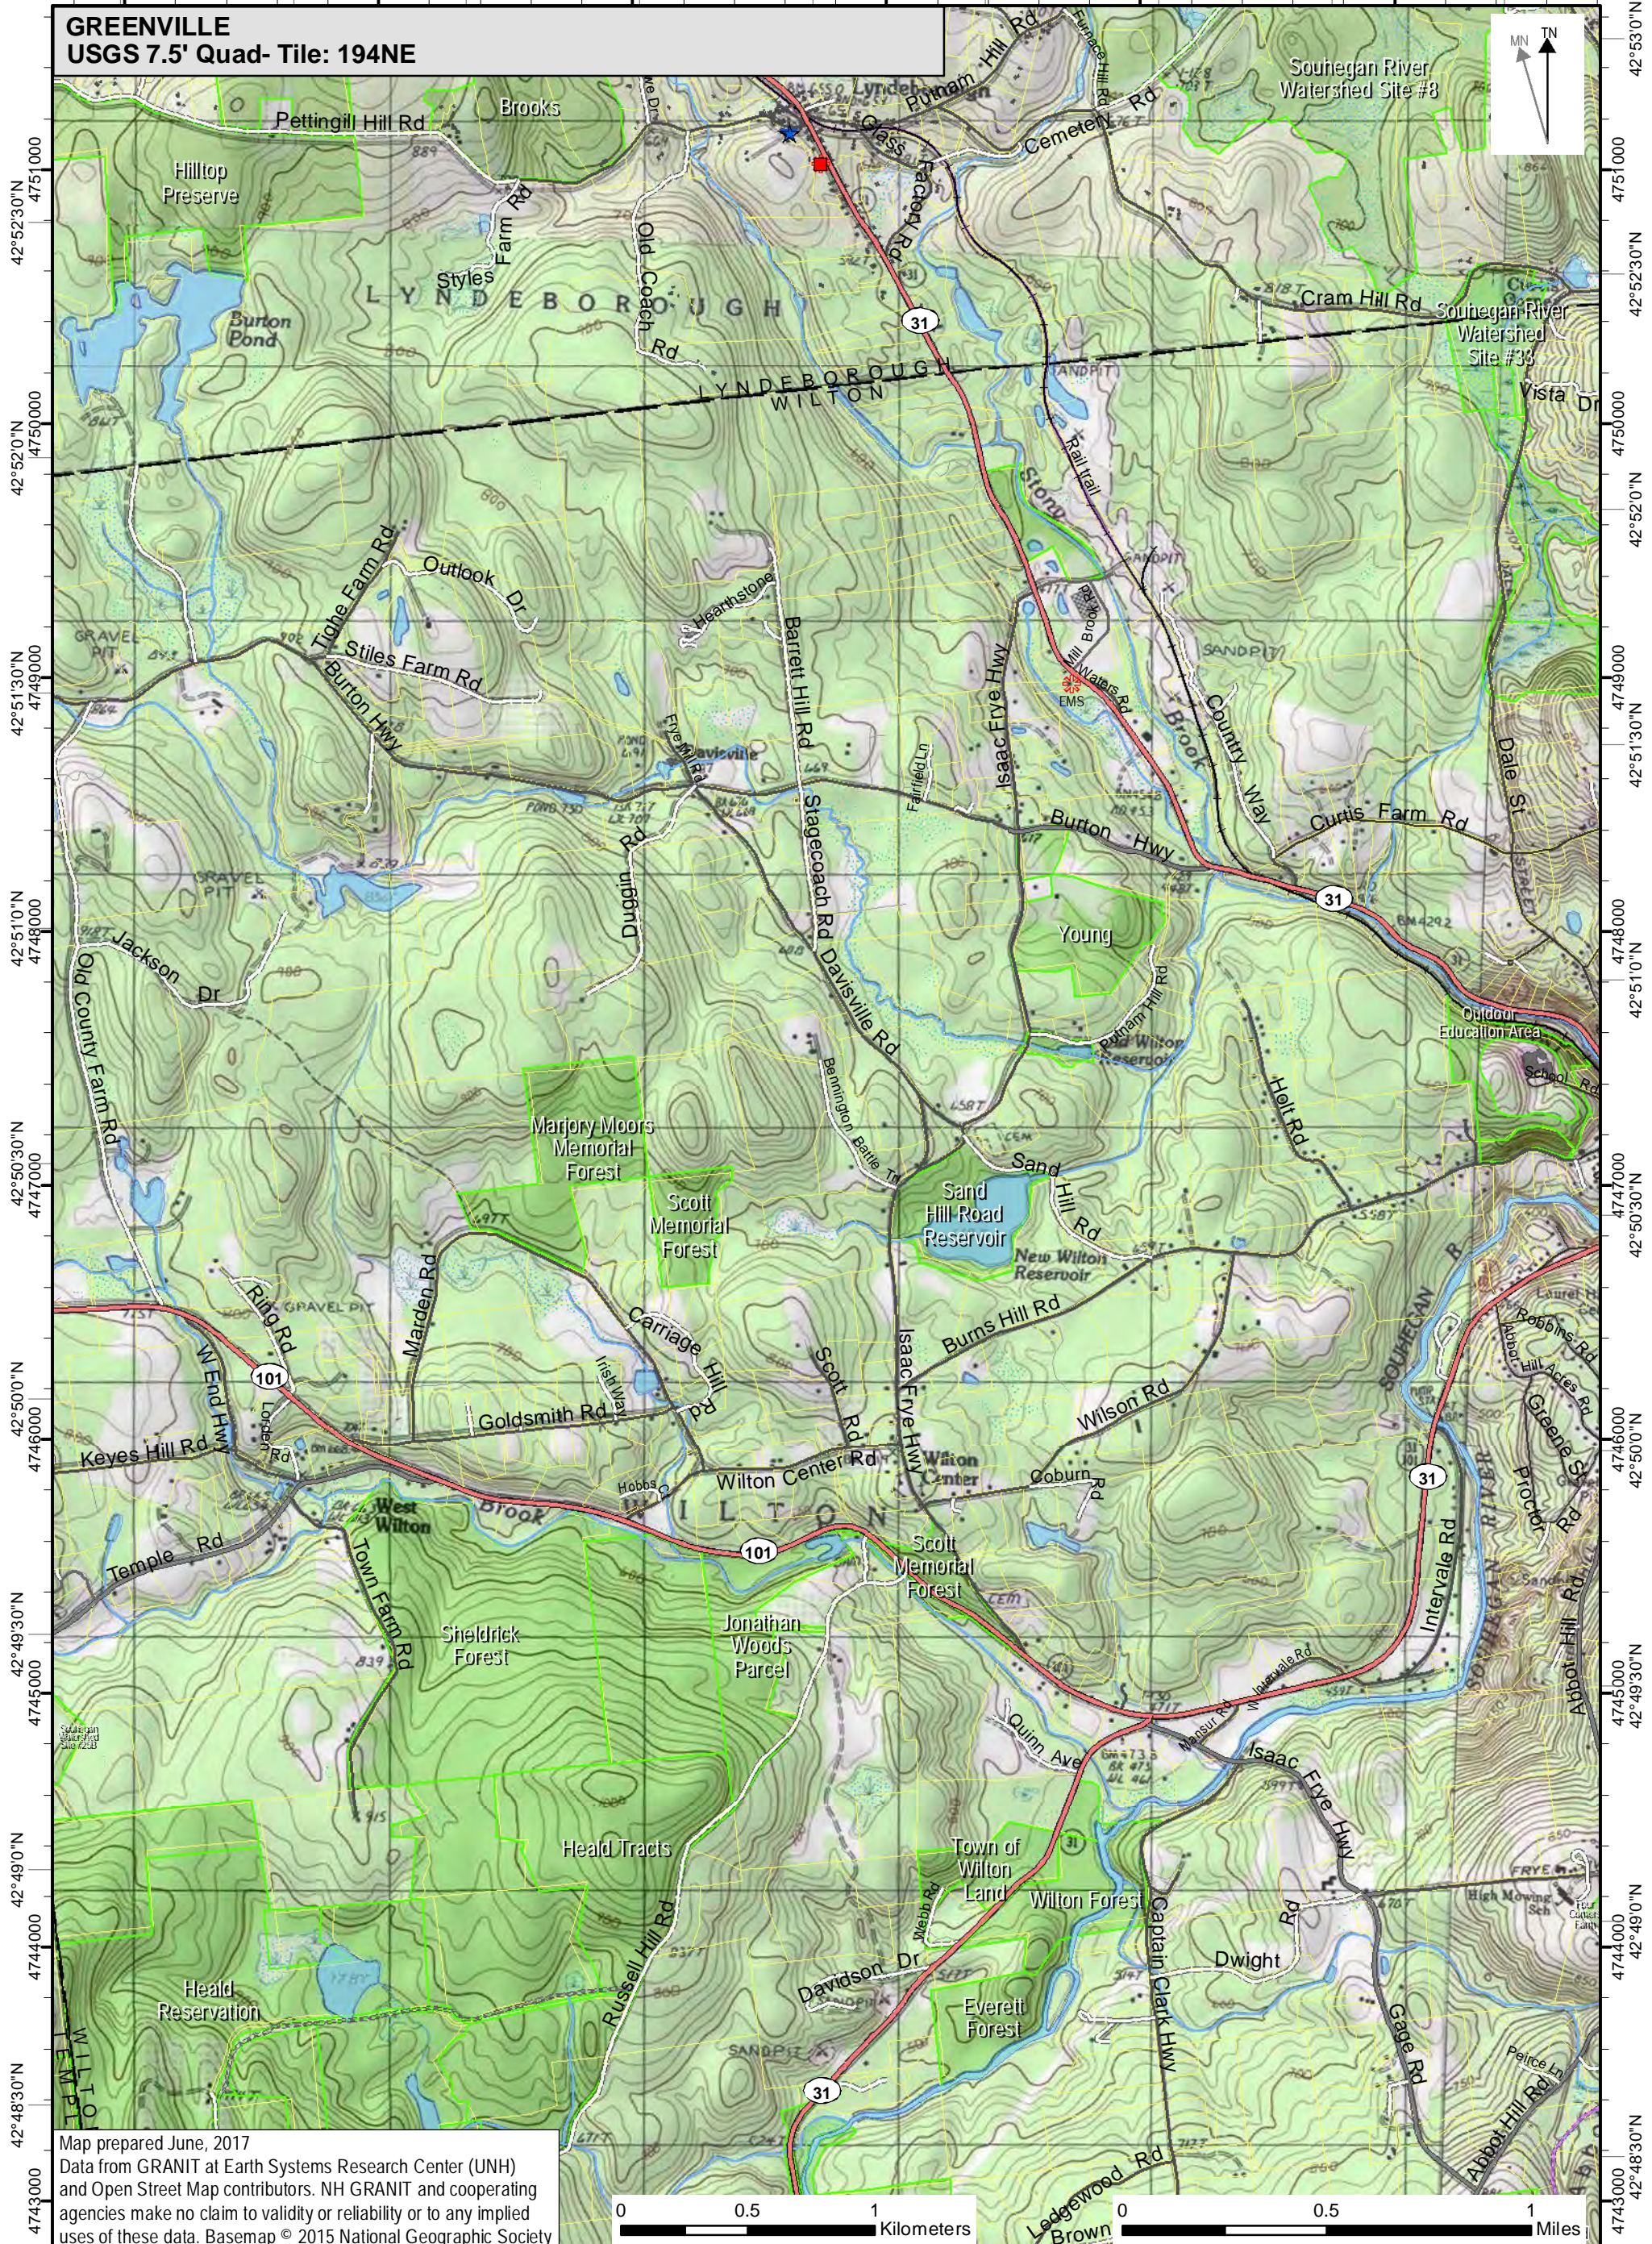

71°49'0"W 270000 71°48'30"W 271000 71°48'0"W 272000 71°47'30"W 273000 71°47'0"W 274000 71°46'30"W 275000 71°46'0"W 276000 71°45'30"W 277000 71°45'0"W

GREENVILLE
USGS 7.5' Quad- Tile: 194NE

Map prepared June, 2017
Data from GRANIT at Earth Systems Research Center (UNH) and Open Street Map contributors. NH GRANIT and cooperating agencies make no claim to validity or reliability or to any implied uses of these data. Basemap © 2015 National Geographic Society

270000 71°48'30"W 271000 71°48'0"W 272000 71°47'30"W 273000 71°47'0"W 274000 71°46'30"W 275000 71°46'0"W 276000 71°45'30"W 277000 71°45'0"W