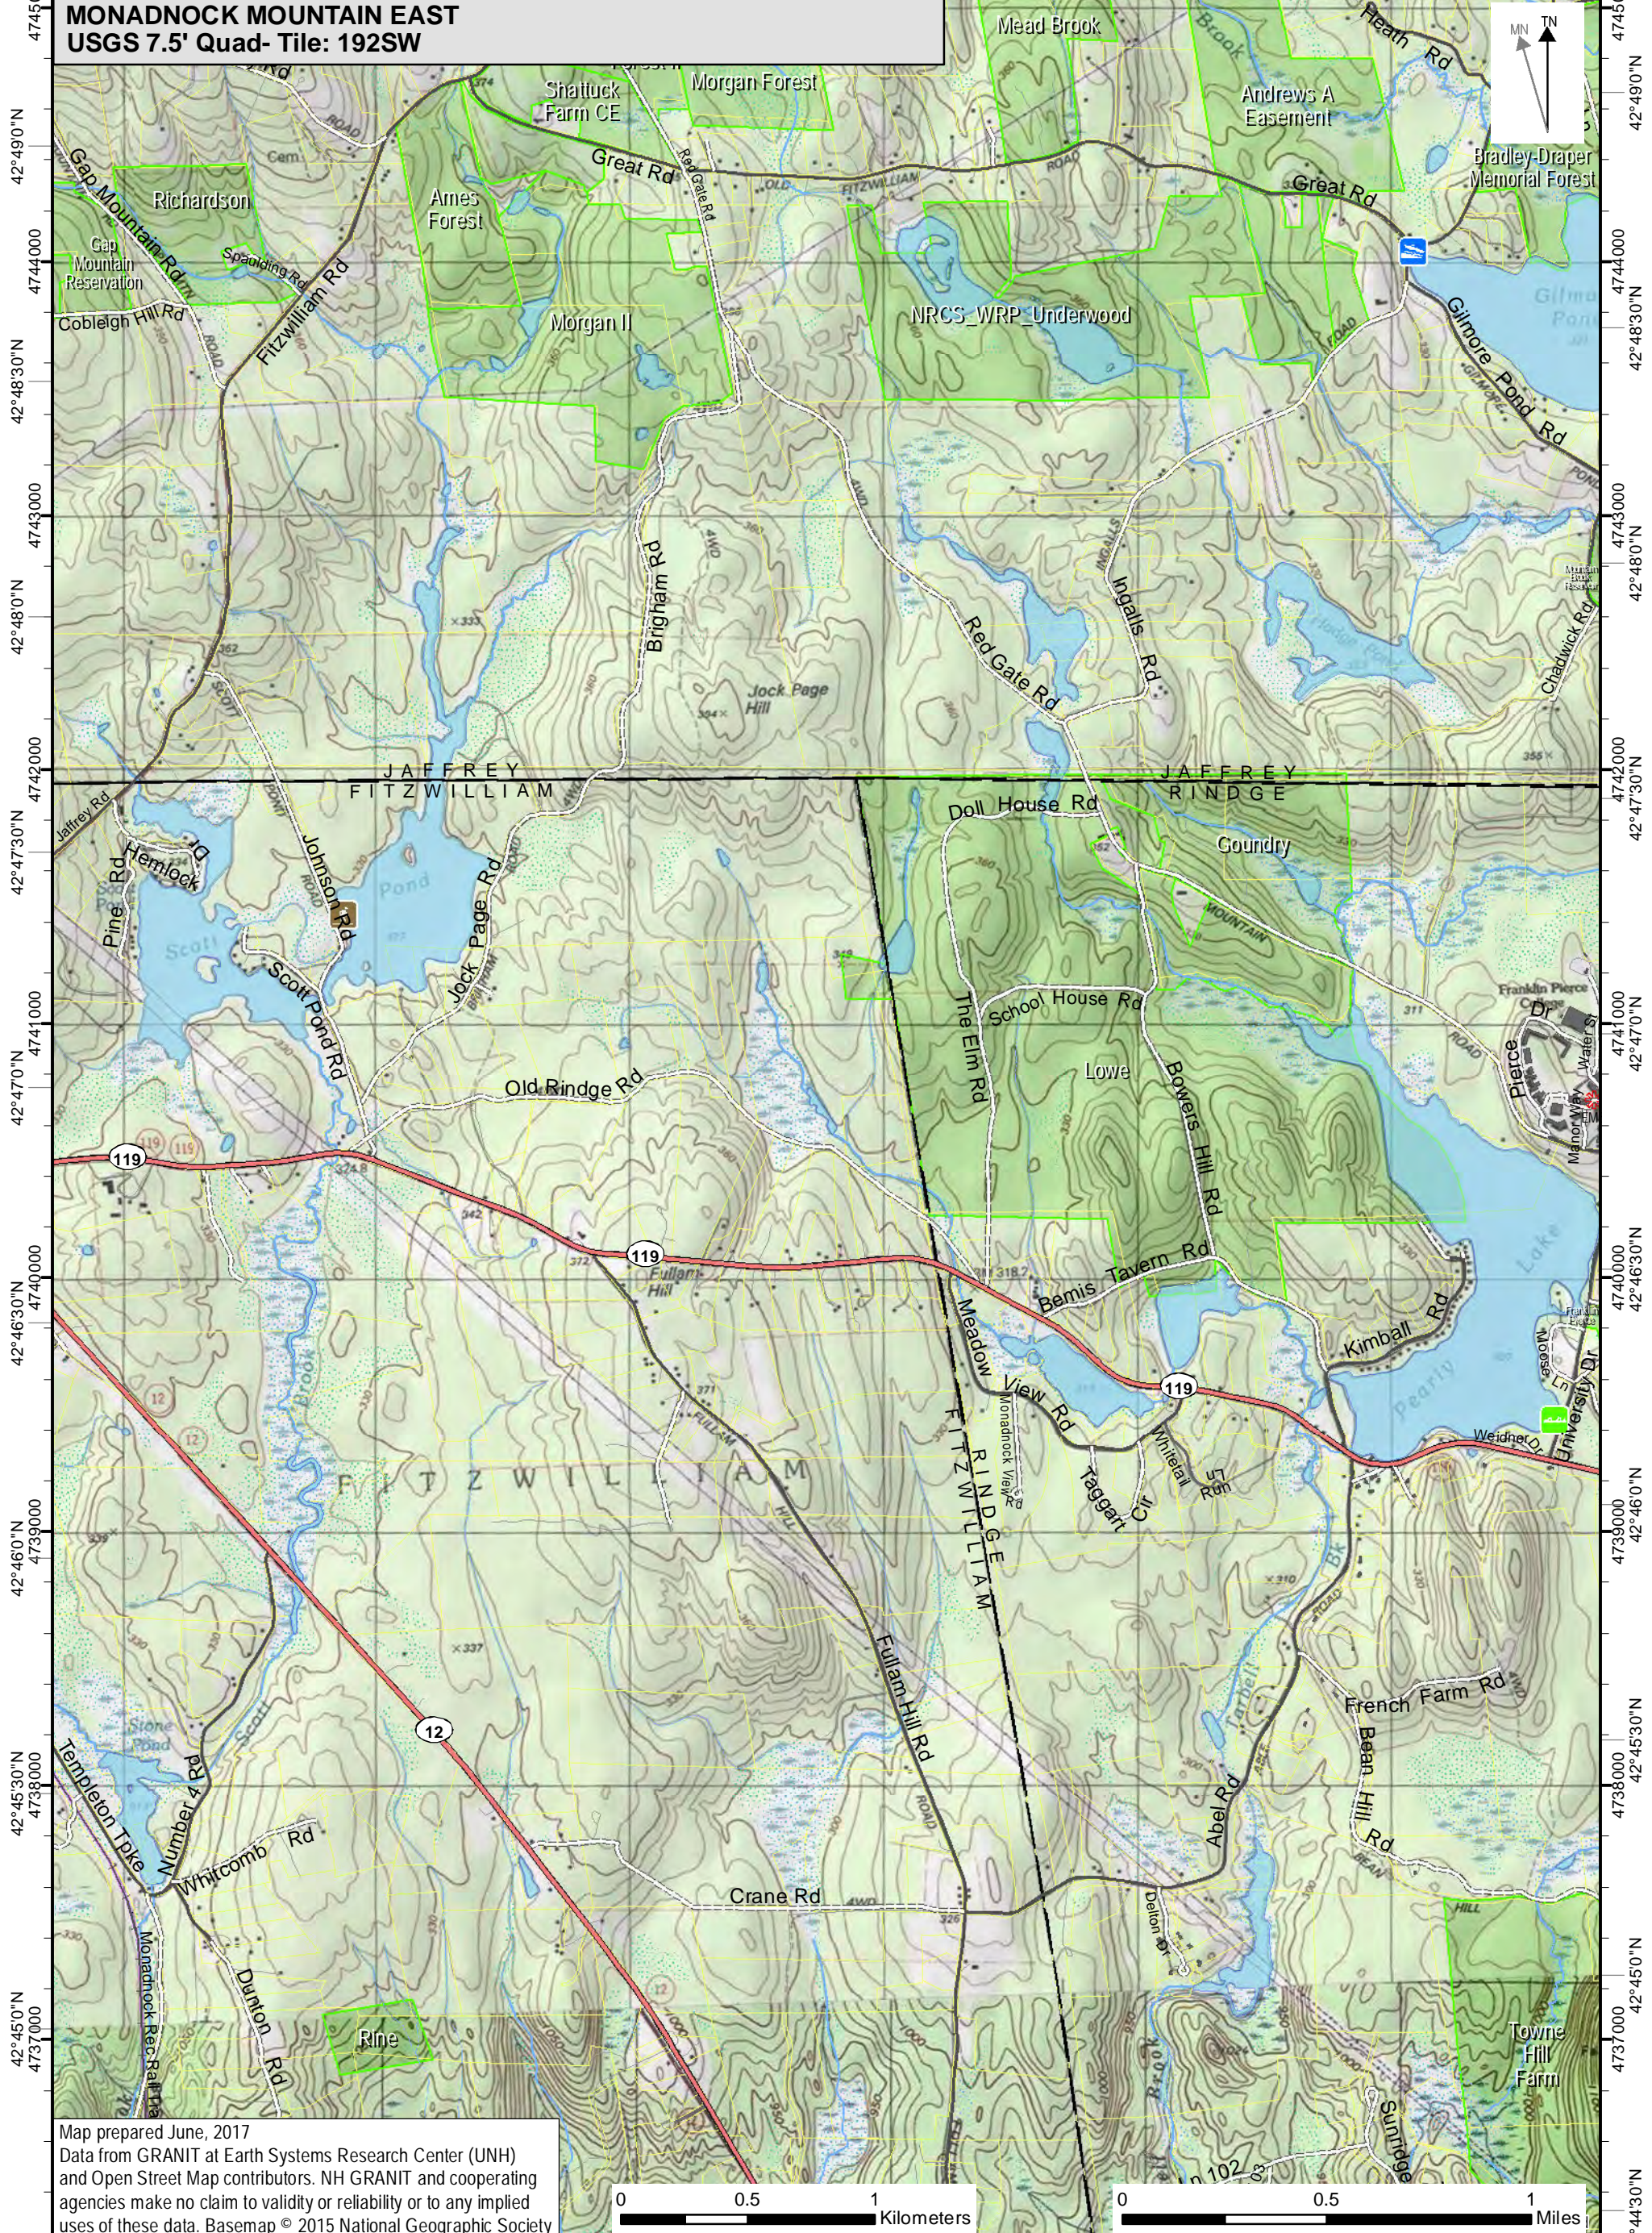

72°7'30"W 72°7'0"W 72°6'30"W 72°6'0"W 72°5'30"W 72°5'0"W 72°4'30"W 72°4'0"W 72°3'30"W

**MONADNOCK MOUNTAIN EAST**  
**USGS 7.5' Quad- Tile: 192SW**

Map prepared June, 2017  
Data from GRANIT at Earth Systems Research Center (UNH)  
and Open Street Map contributors. NH GRANIT and cooperating  
agencies make no claim to validity or reliability or to any implied  
uses of these data. Basemap © 2015 National Geographic Society

735000 736000 737000 738000 739000 740000 741000 742000 743000 744000 745000

72°7'30"W 72°7'0"W 72°6'30"W 72°6'0"W 72°5'30"W 72°5'0"W 72°4'30"W 72°4'0"W 72°3'30"W