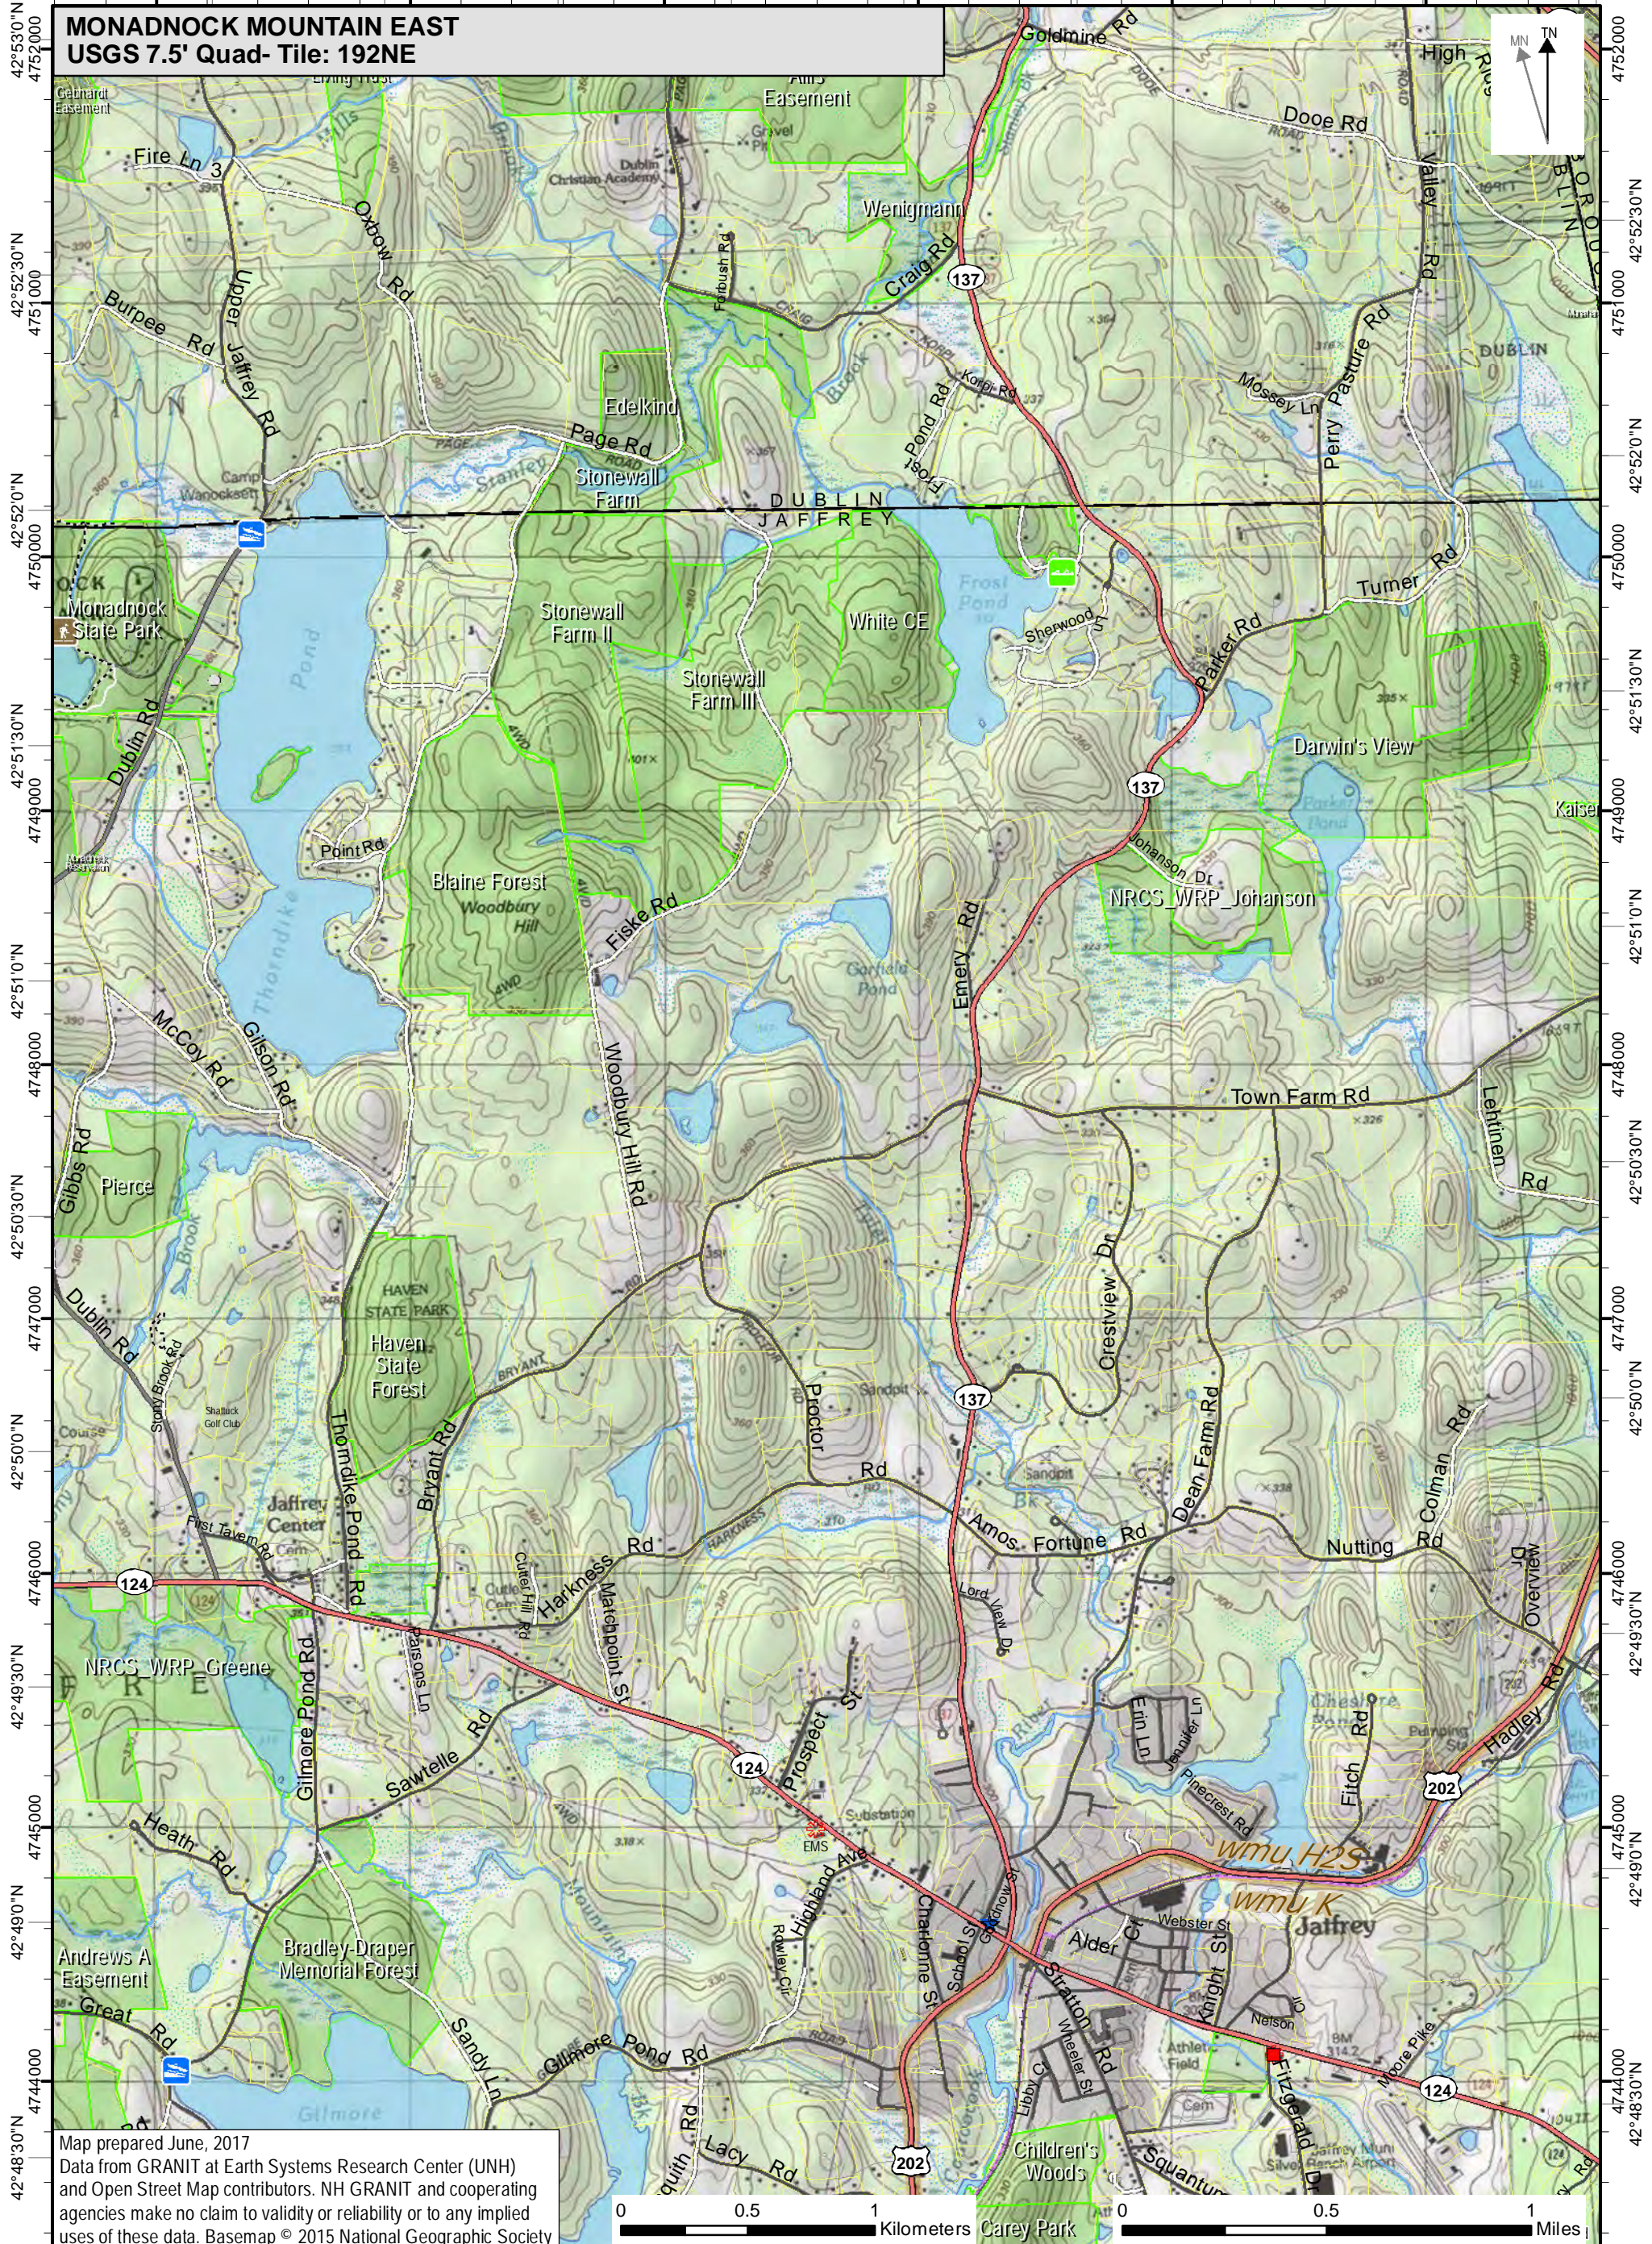

72°3'30"W 72°3'0"W 72°2'30"W 72°2'0"W 72°1'30"W 72°1'0"W 72°0'30"W 72°0'0"W 71°59'30"W  
740000 741000 742000 743000 744000 745000

# MONADNOCK MOUNTAIN EAST USGS 7.5' Quad- Tile: 192NE

Map prepared June, 2017  
Data from GRANIT at Earth Systems Research Center (UNH) and Open Street Map contributors. NH GRANIT and cooperating agencies make no claim to validity or reliability or to any implied uses of these data. Basemap © 2015 National Geographic Society

72°4'0"W 72°3'30"W 72°3'0"W 72°2'30"W 72°2'0"W 72°1'30"W 72°1'0"W 72°0'30"W 72°0'0"W