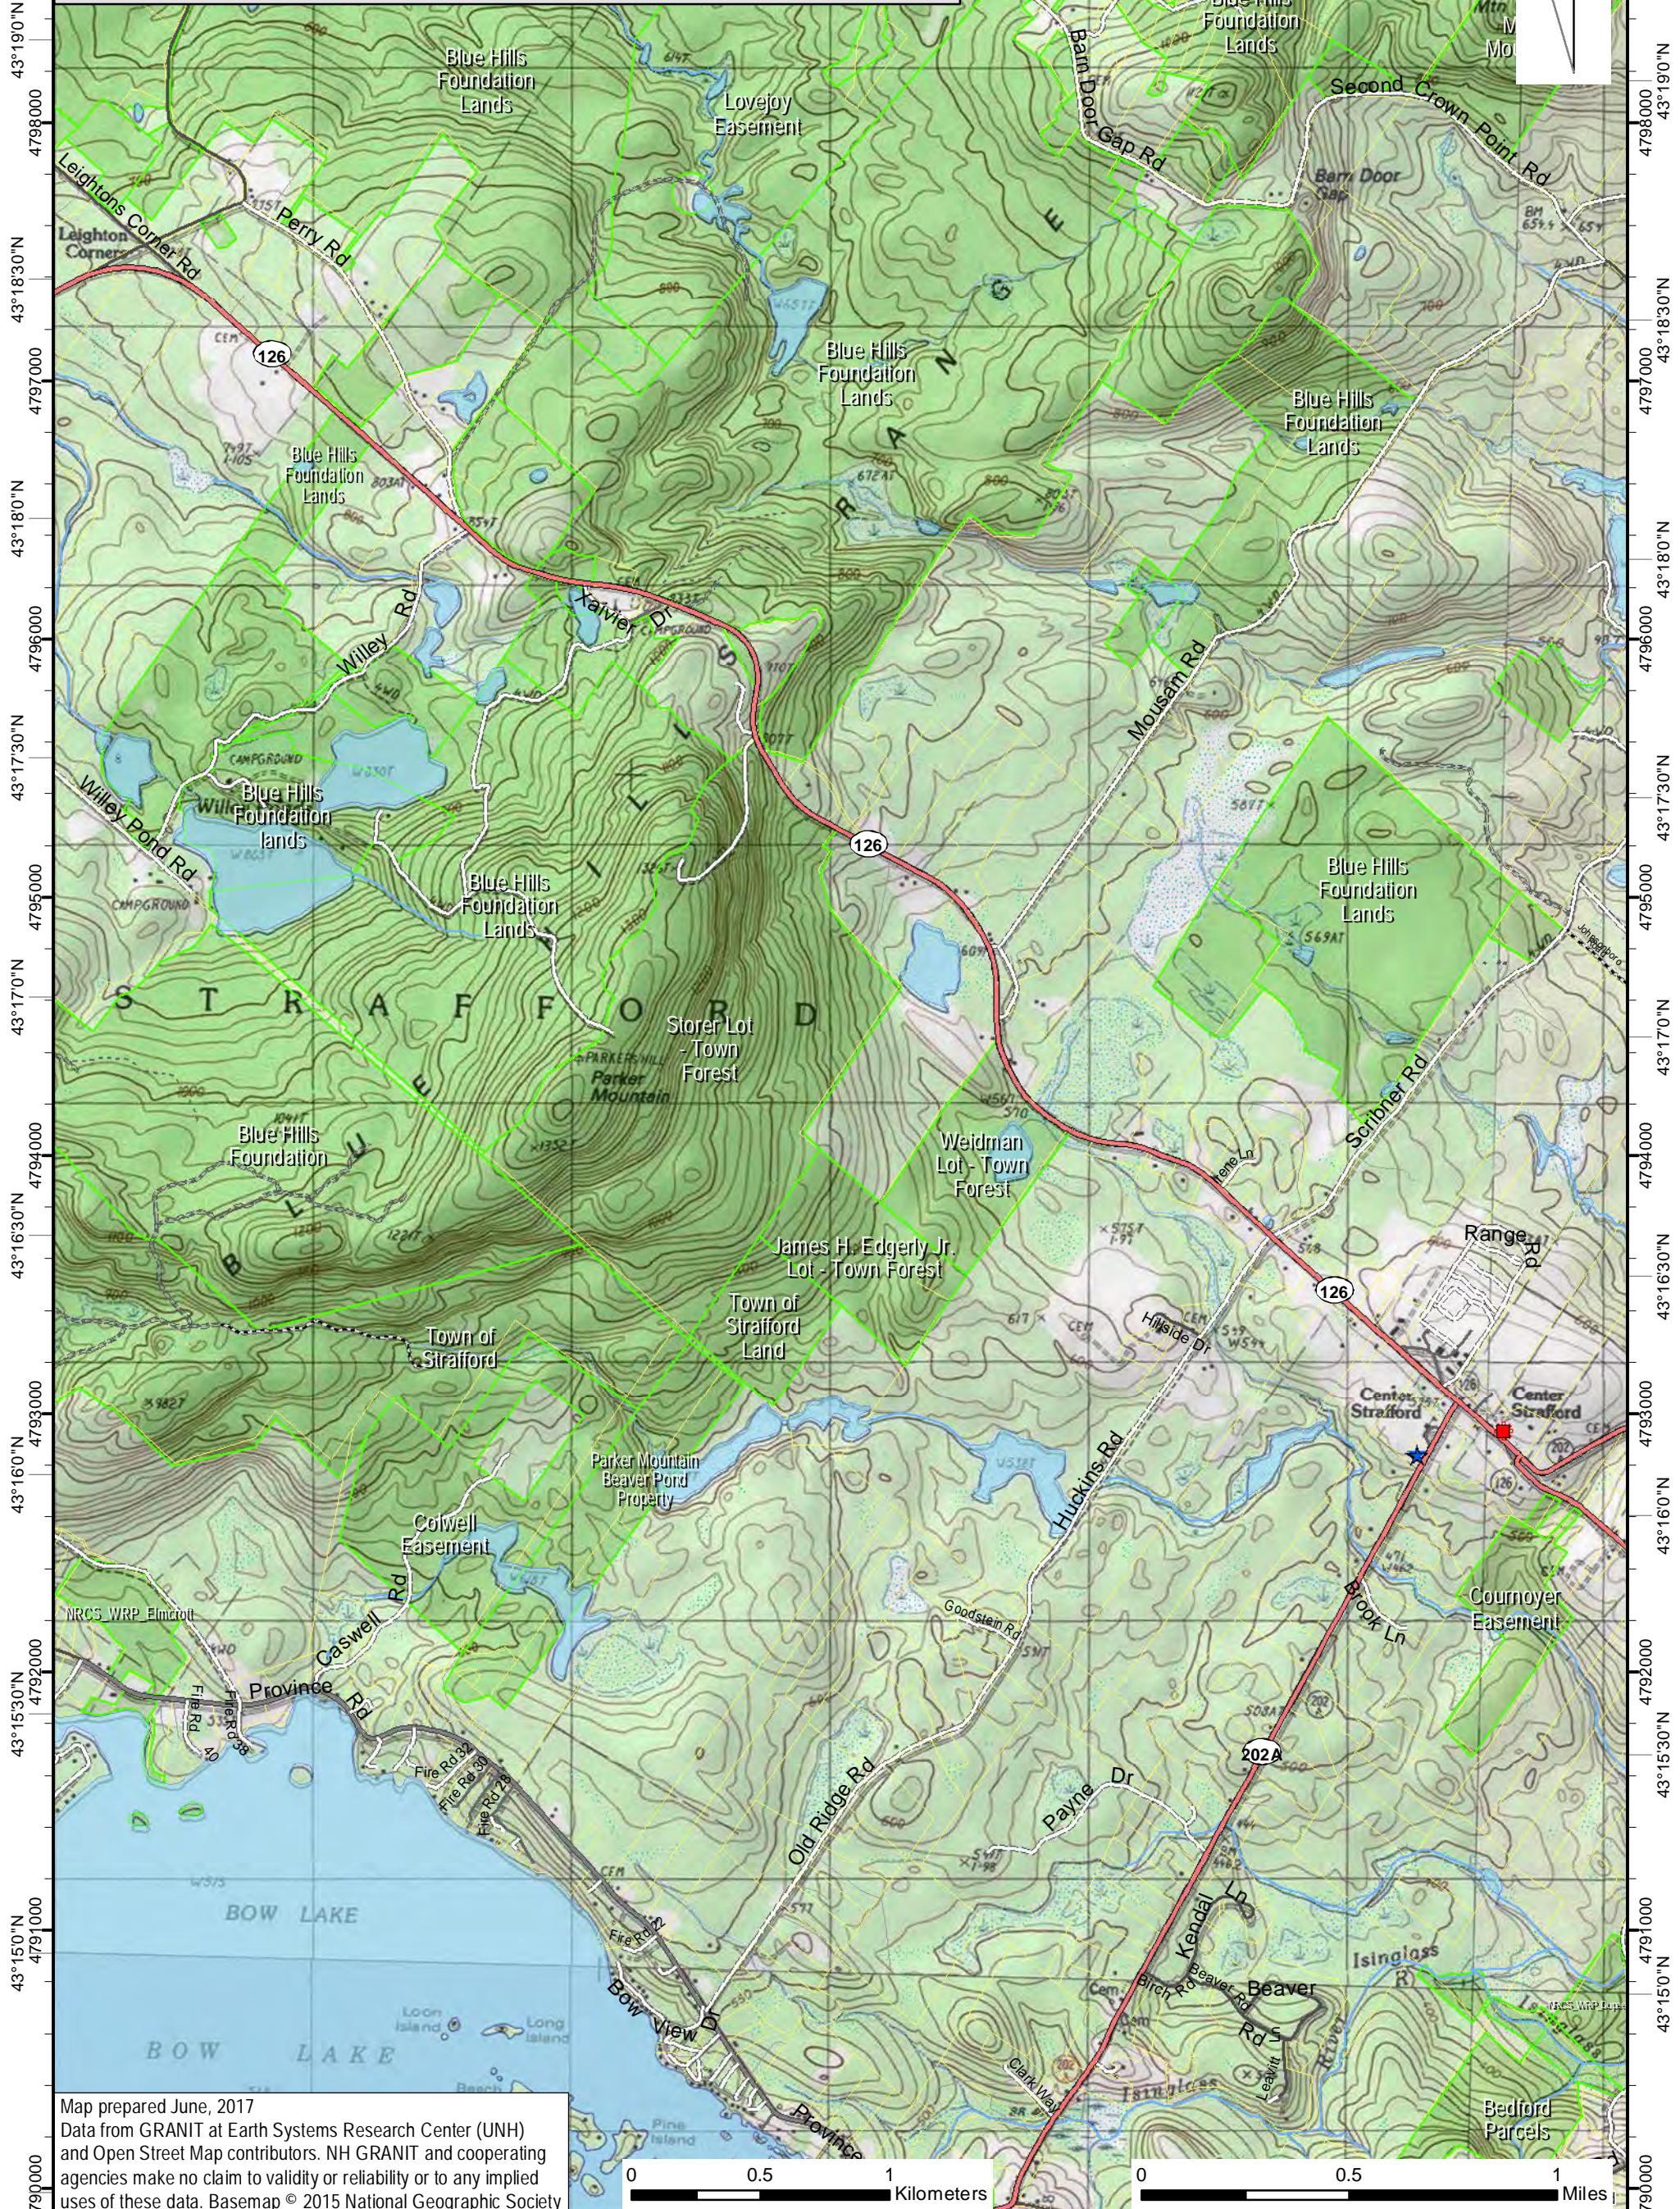

71°11'30"W 71°11'0"W 71°10'30"W 71°10'0"W 71°9'30"W 71°9'0"W 71°8'30"W 71°8'0"W 71°7'30"W

PARKER MOUNTAIN

USGS 7.5' Quad- Tile: 139SE

Map prepared June, 2017
Data from GRANIT at Earth Systems Research Center (UNH) and Open Street Map contributors. NH GRANIT and cooperating agencies make no claim to validity or reliability or to any implied uses of these data. Basemap © 2015 National Geographic Society

0 0.5 1 Kilometers

0 0.5 1 Miles

71°11'30"W 71°11'0"W 71°10'30"W 71°10'0"W 71°9'30"W 71°9'0"W 71°8'30"W 71°8'0"W 71°7'30"W