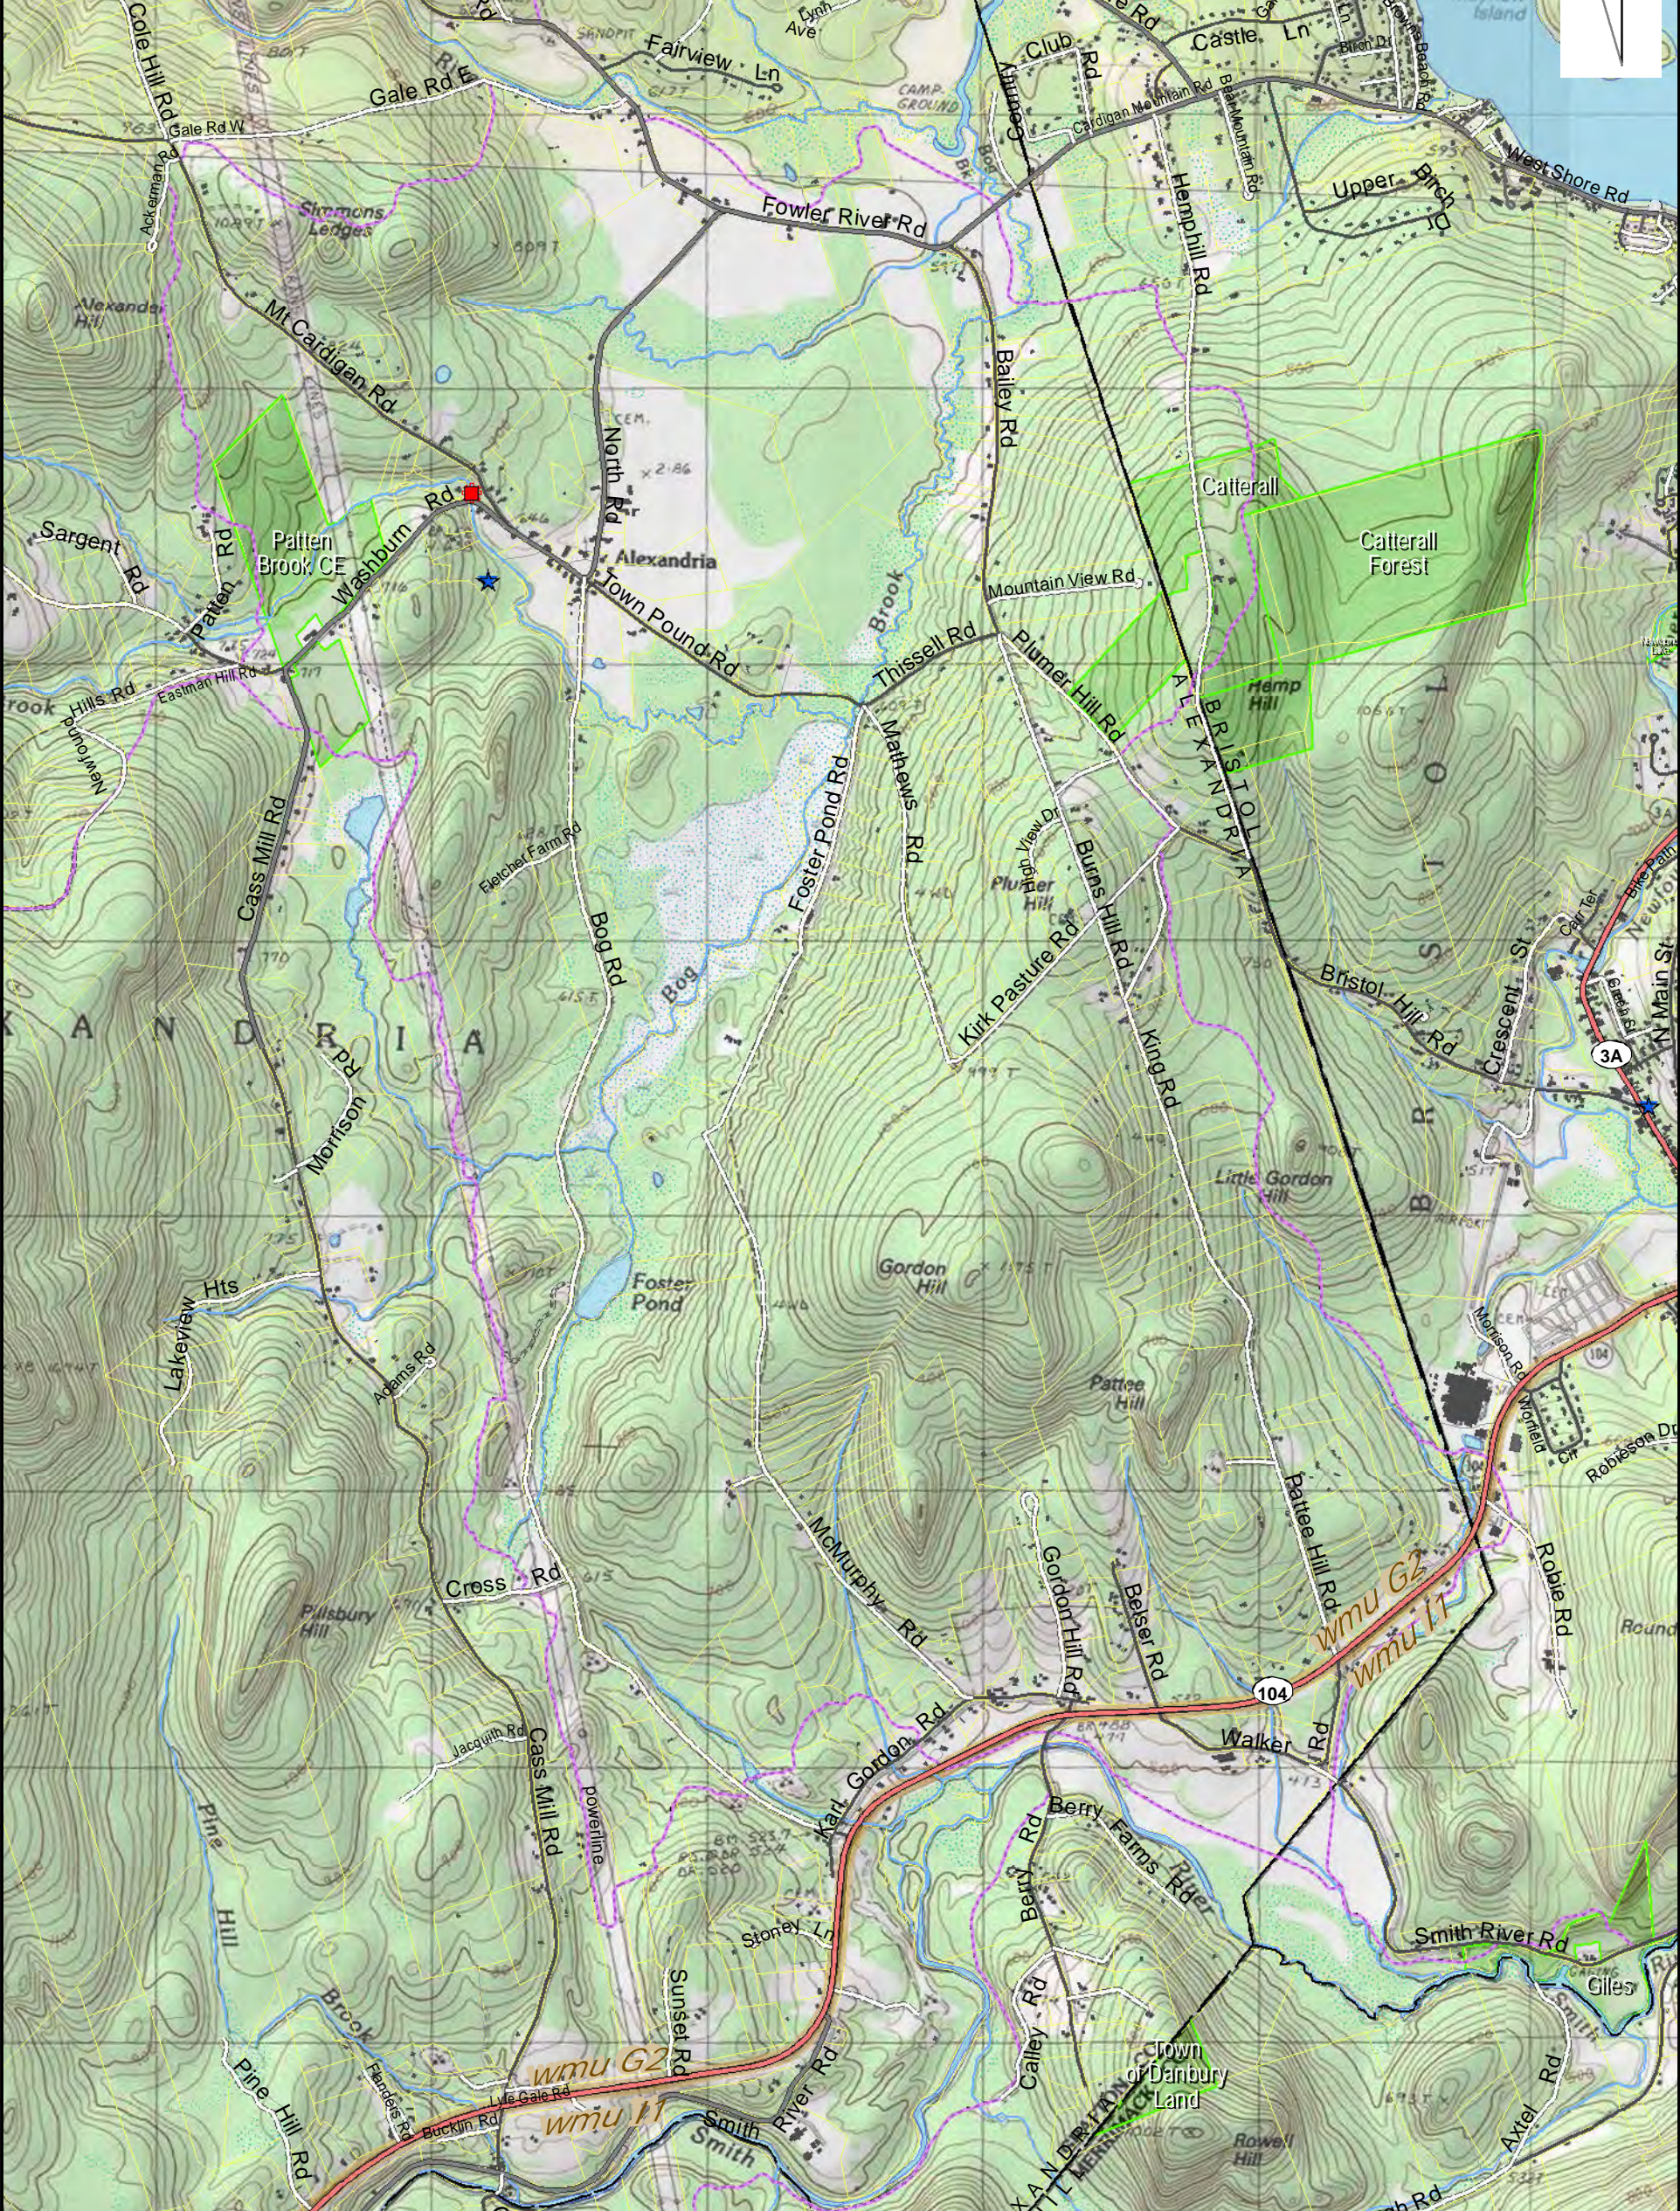

71°49'0"W 71°48'30"W 71°48'0"W 71°47'30"W 71°47'0"W 71°46'30"W 71°46'0"W 71°45'30"W 71°45'0"W

273000

274000

275000

276000

277000

278000

43°37'30"N  
4834000  
43°37'0"N  
4833000  
43°36'30"N  
4832000  
43°36'0"N  
4831000  
43°35'30"N  
4830000  
43°35'0"N  
4829000  
43°34'30"N  
4828000  
43°34'0"N  
4827000  
43°33'30"N

# DANBURY USGS 7.5' Quad- Tile: 108NE

Map prepared June, 2017  
Data from GRANIT at Earth Systems Research Center (UNH)  
and Open Street Map contributors. NH GRANIT and cooperating  
agencies make no claim to validity or reliability or to any implied  
uses of these data. Basemap © 2015 National Geographic Society

71°49'0"W 71°48'30"W 71°48'0"W 71°47'30"W 71°47'0"W 71°46'30"W 71°46'0"W 71°45'30"W 71°45'0"W 71°44'30"W