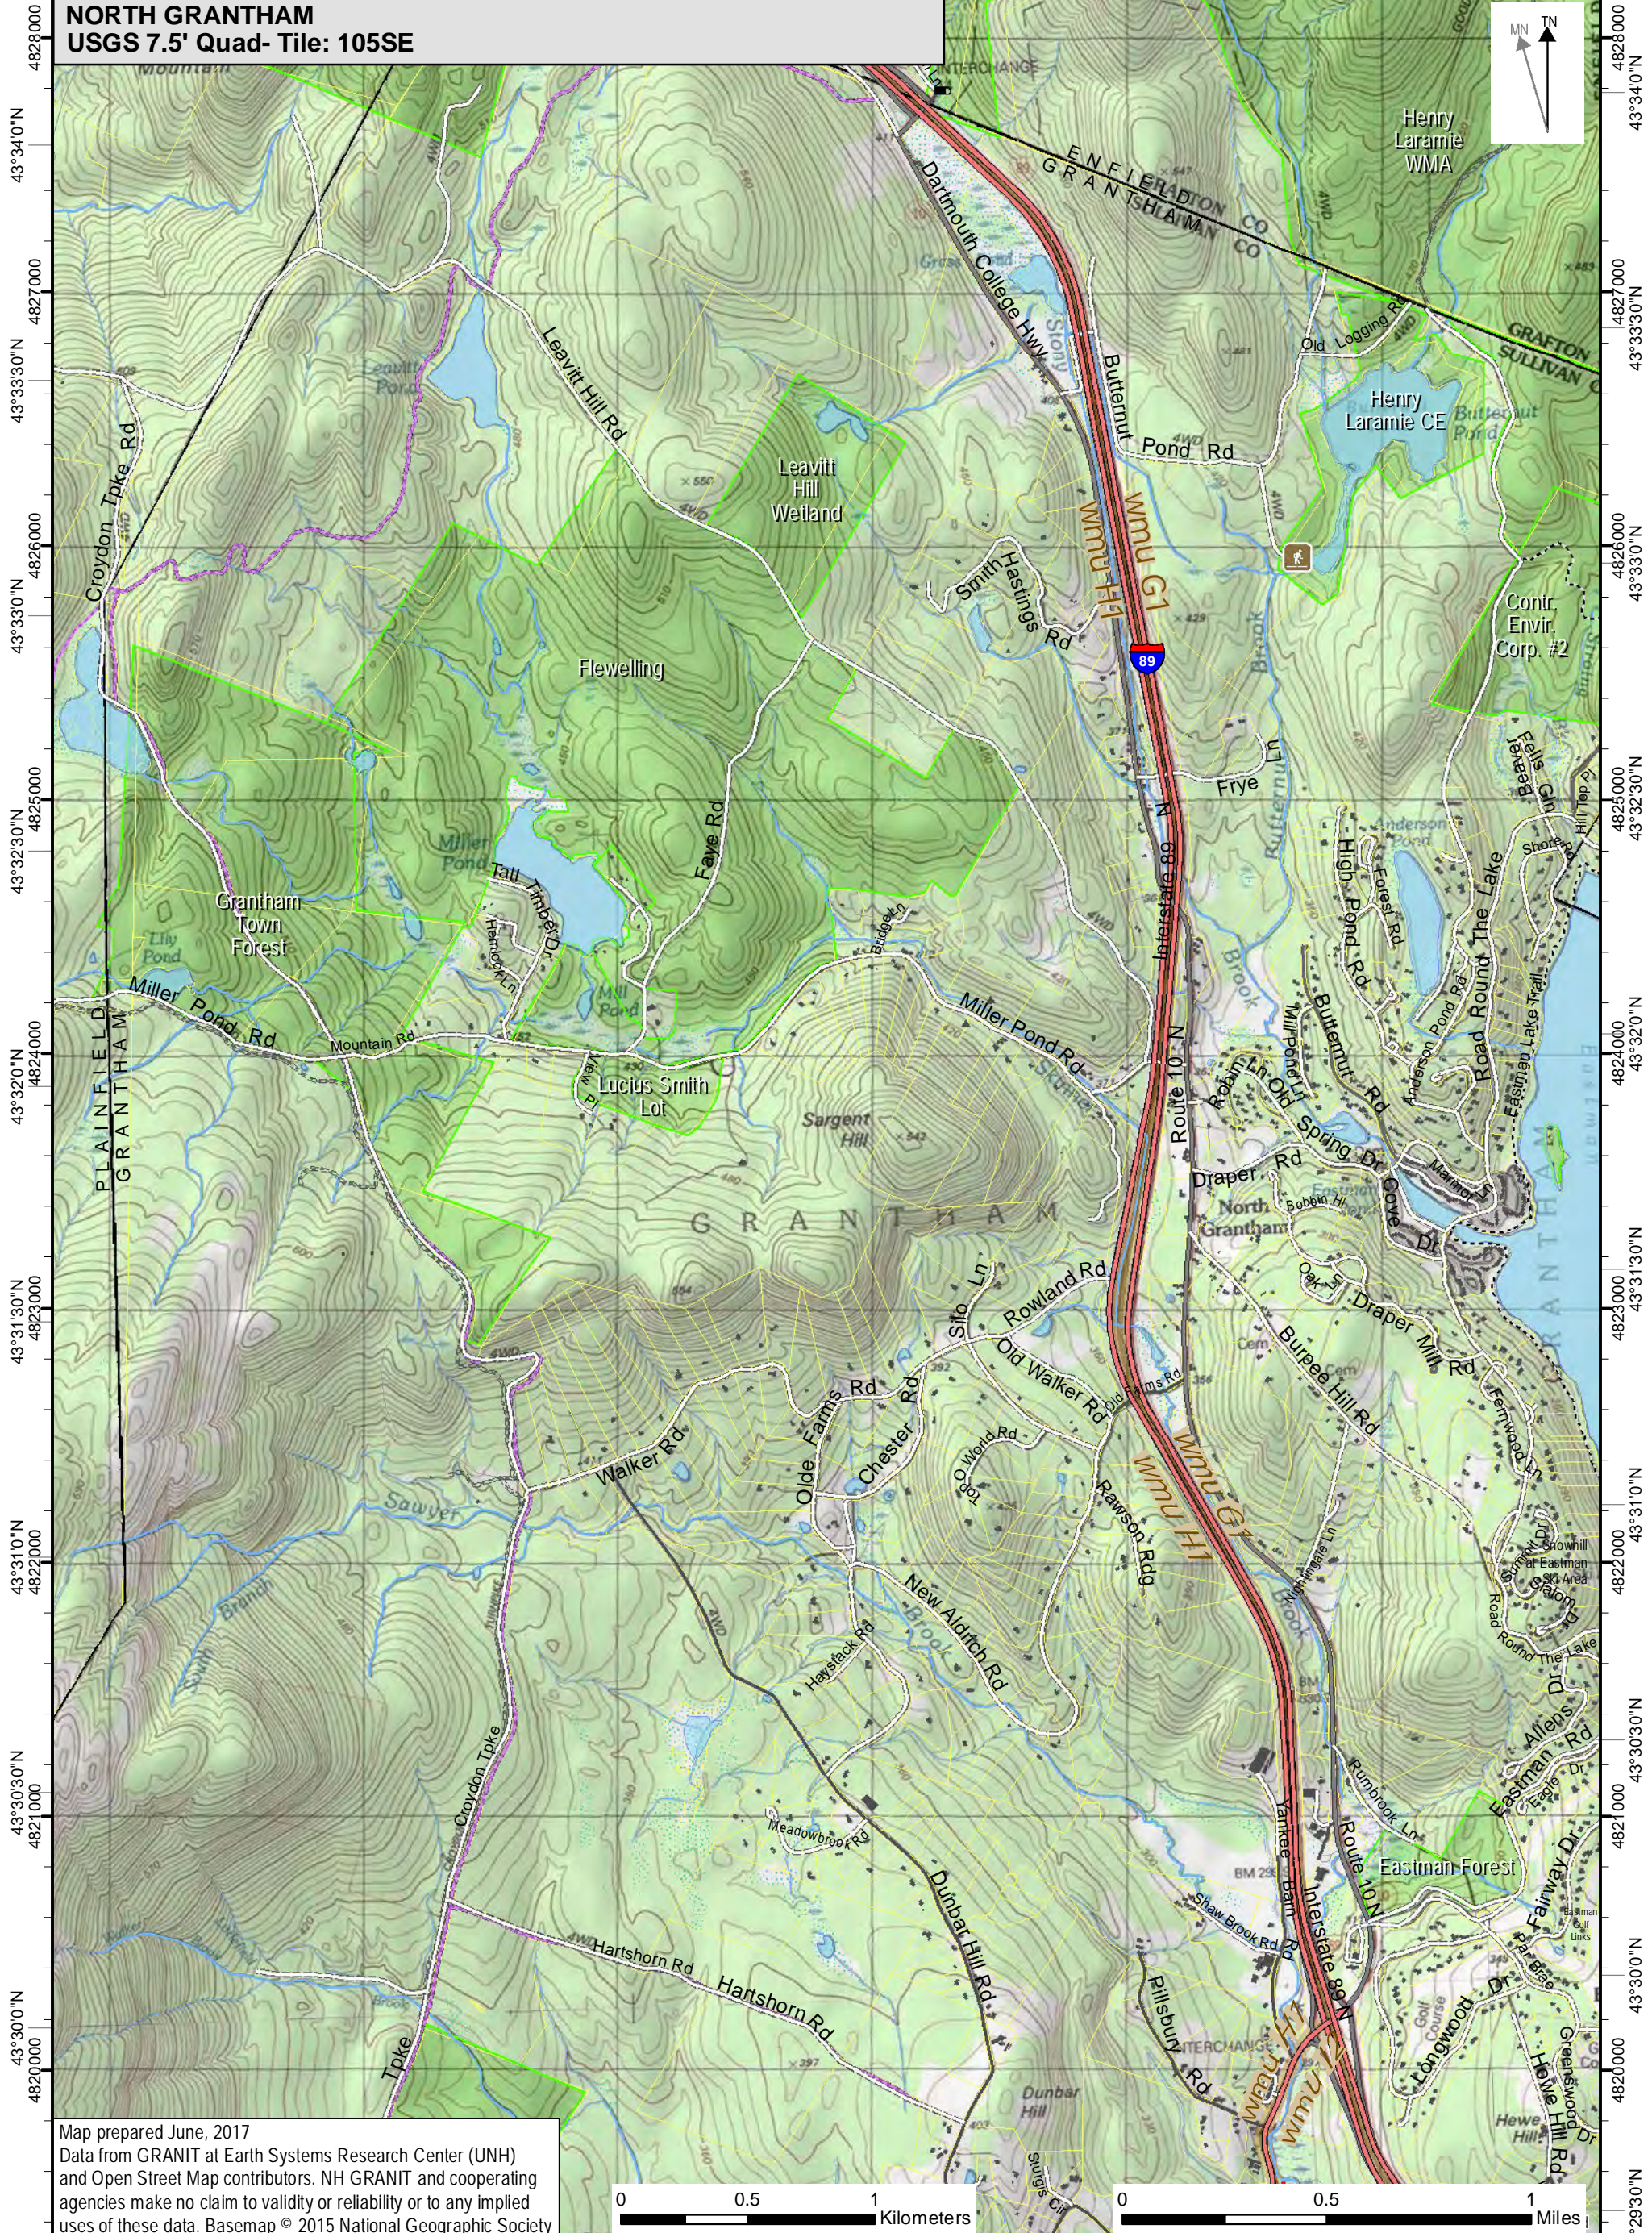

72°11'0"W 72°10'30"W 72°10'0"W 72°9'30"W 72°9'0"W 72°8'30"W 72°8'0"W 72°7'30"W 72°7'0"W

NORTH GRANTHAM
USGS 7.5' Quad- Tile: 105SE

Map prepared June, 2017
Data from GRANIT at Earth Systems Research Center (UNH)
and Open Street Map contributors. NH GRANIT and cooperating
agencies make no claim to validity or reliability or to any implied
uses of these data. Basemap © 2015 National Geographic Society

0 0.5 1 Kilometers

0 0.5 1 Miles

727000 728000 729000 730000 731000 732000 72°11'30"W 72°11'0"W 72°10'30"W 72°10'0"W 72°9'30"W 72°9'0"W 72°8'30"W 72°8'0"W 72°7'30"W

4828000 4827000 4826000 4825000 4824000 4823000 4822000 4821000 4820000 43°34'0"N 43°33'30"N 43°33'0"N 43°32'30"N 43°32'0"N 43°31'30"N 43°31'0"N 43°30'30"N 43°30'0"N 43°29'30"N