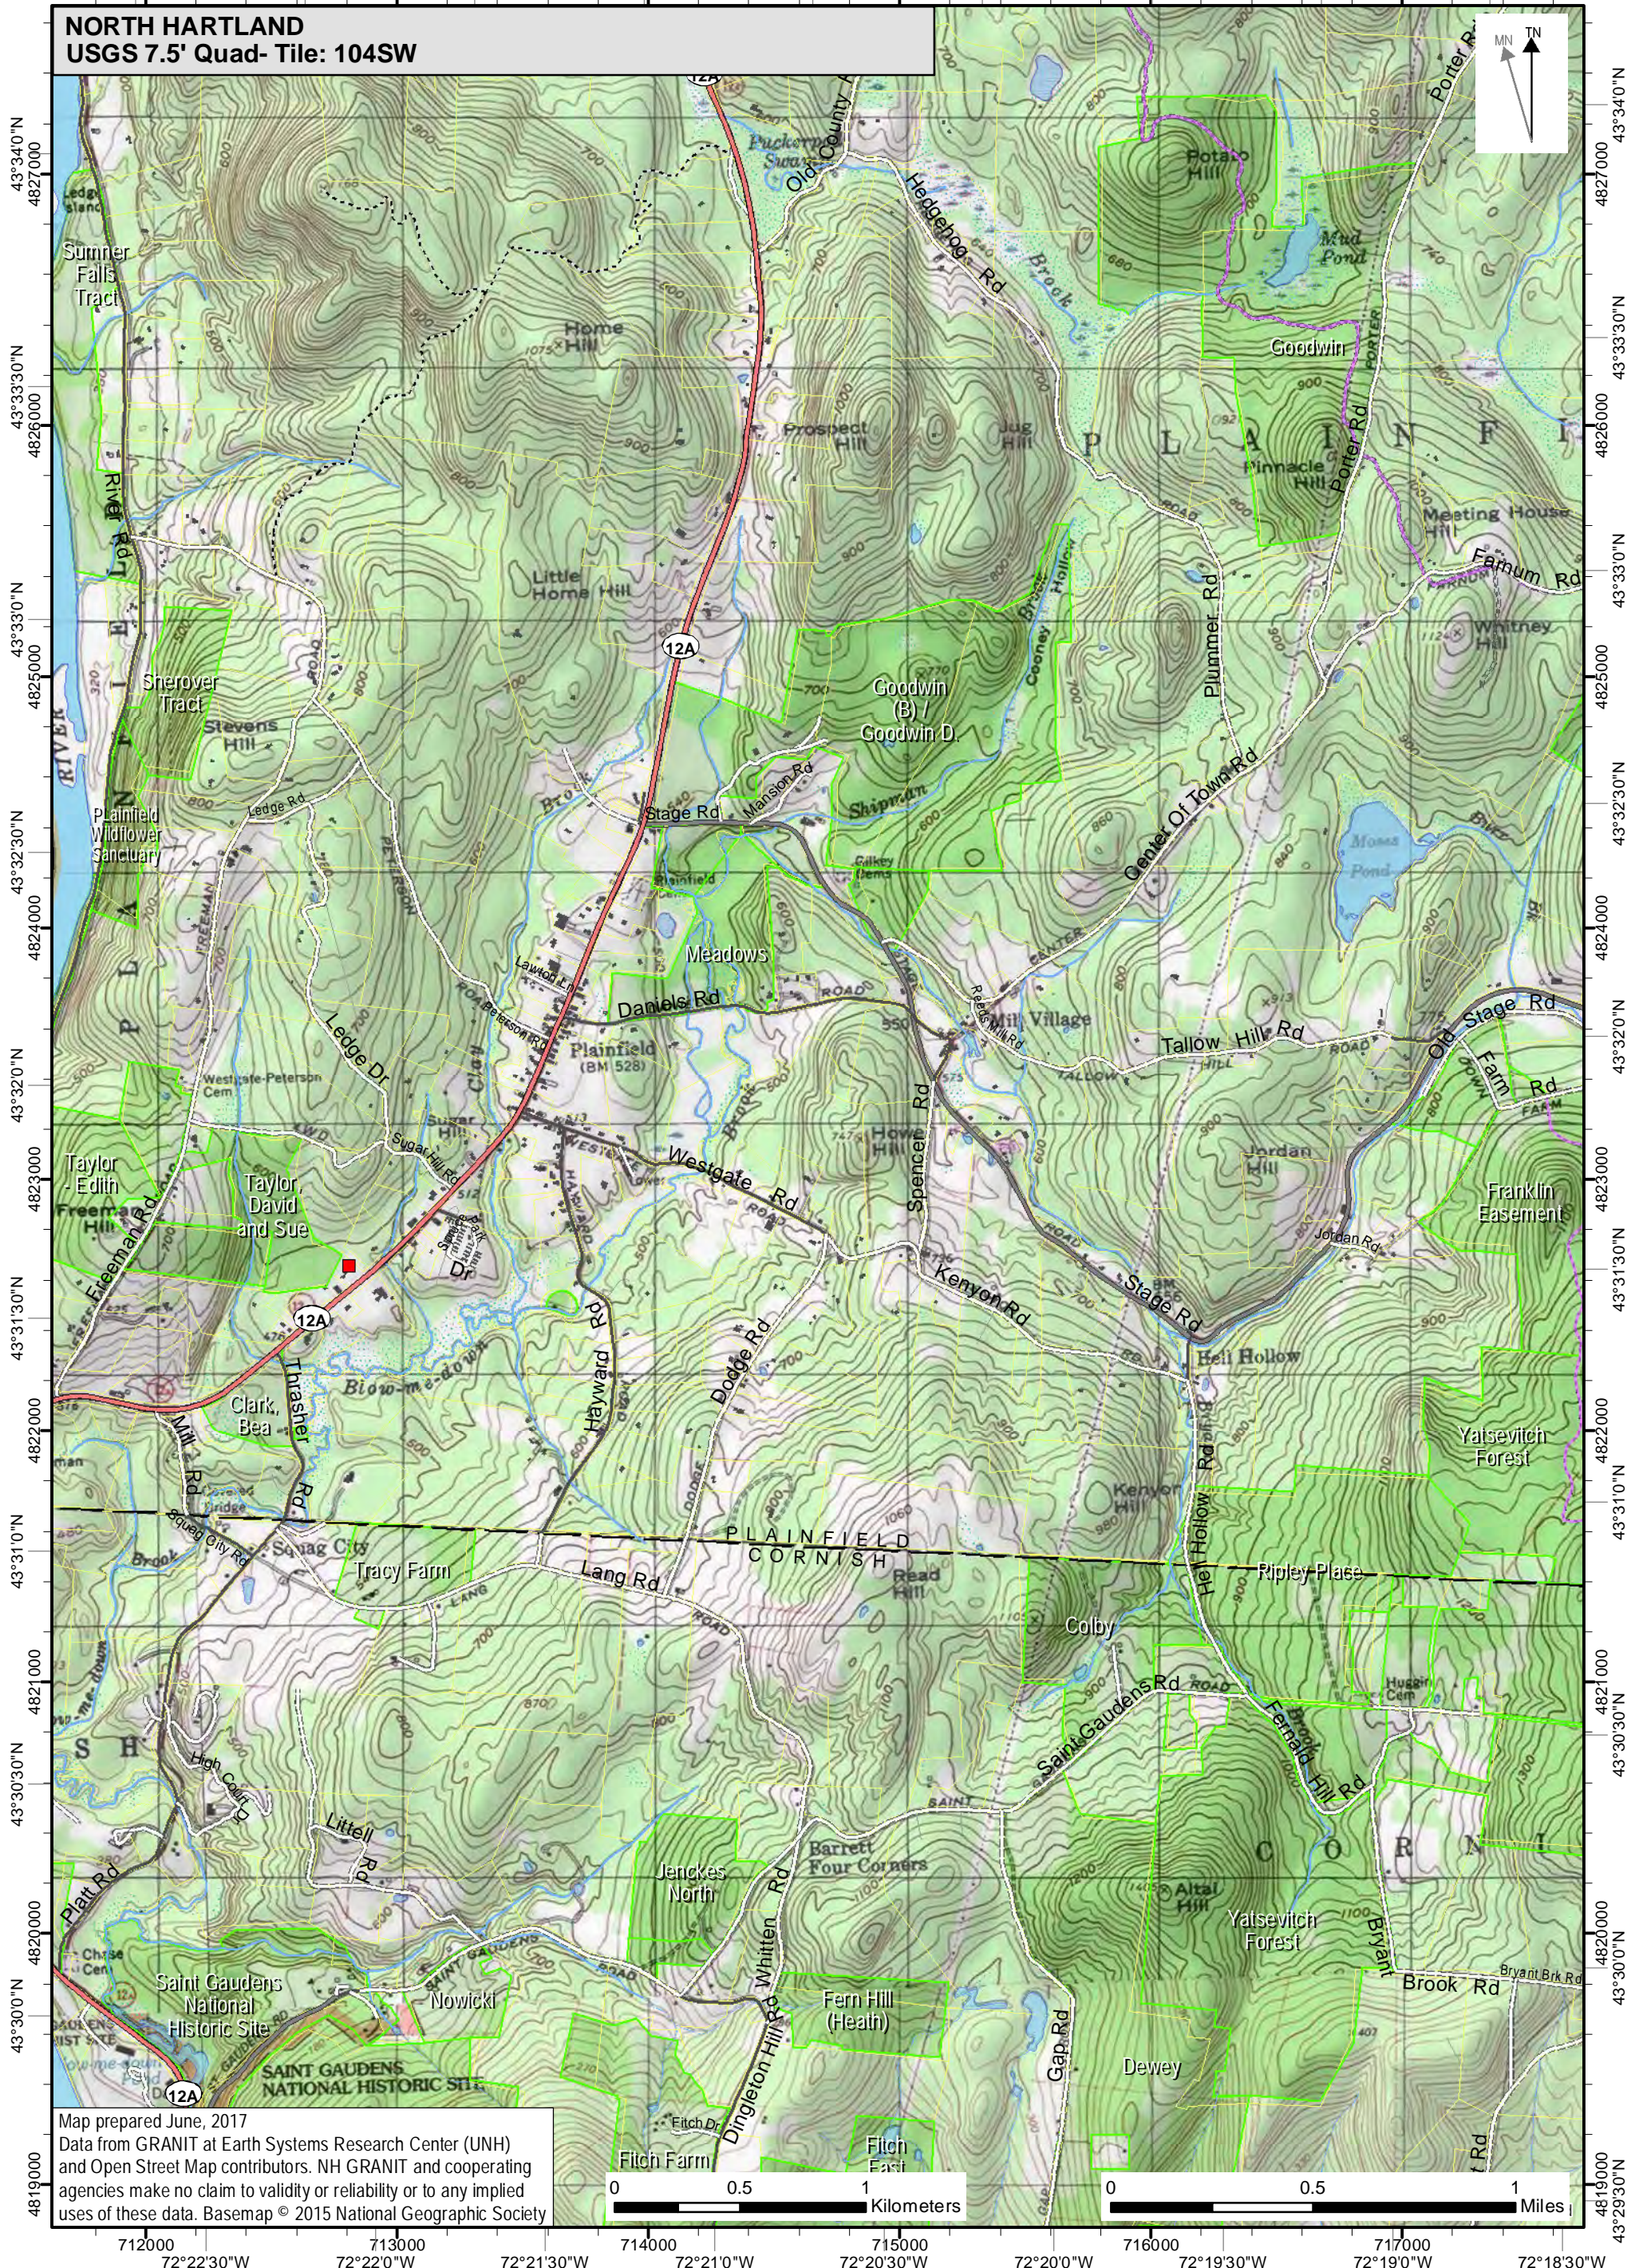

72°22'30"W 712000 72°22'0"W 713000 72°21'30"W 714000 72°21'0"W 715000 72°20'30"W 716000 72°20'0"W 717000 72°19'30"W 718000 72°19'0"W 719000 72°18'30"W

NORTH HARTLAND
USGS 7.5' Quad- Tile: 104SW

Map prepared June, 2017
Data from GRANIT at Earth Systems Research Center (UNH) and Open Street Map contributors. NH GRANIT and cooperating agencies make no claim to validity or reliability or to any implied uses of these data. Basemap © 2015 National Geographic Society

0 0.5 1 Kilometers

0 0.5 1 Miles

712000 713000 714000 715000 716000 717000 718000 719000 72°22'30"W 72°22'0"W 72°21'30"W 72°21'0"W 72°20'30"W 72°20'0"W 72°19'30"W 72°19'0"W 72°18'30"W