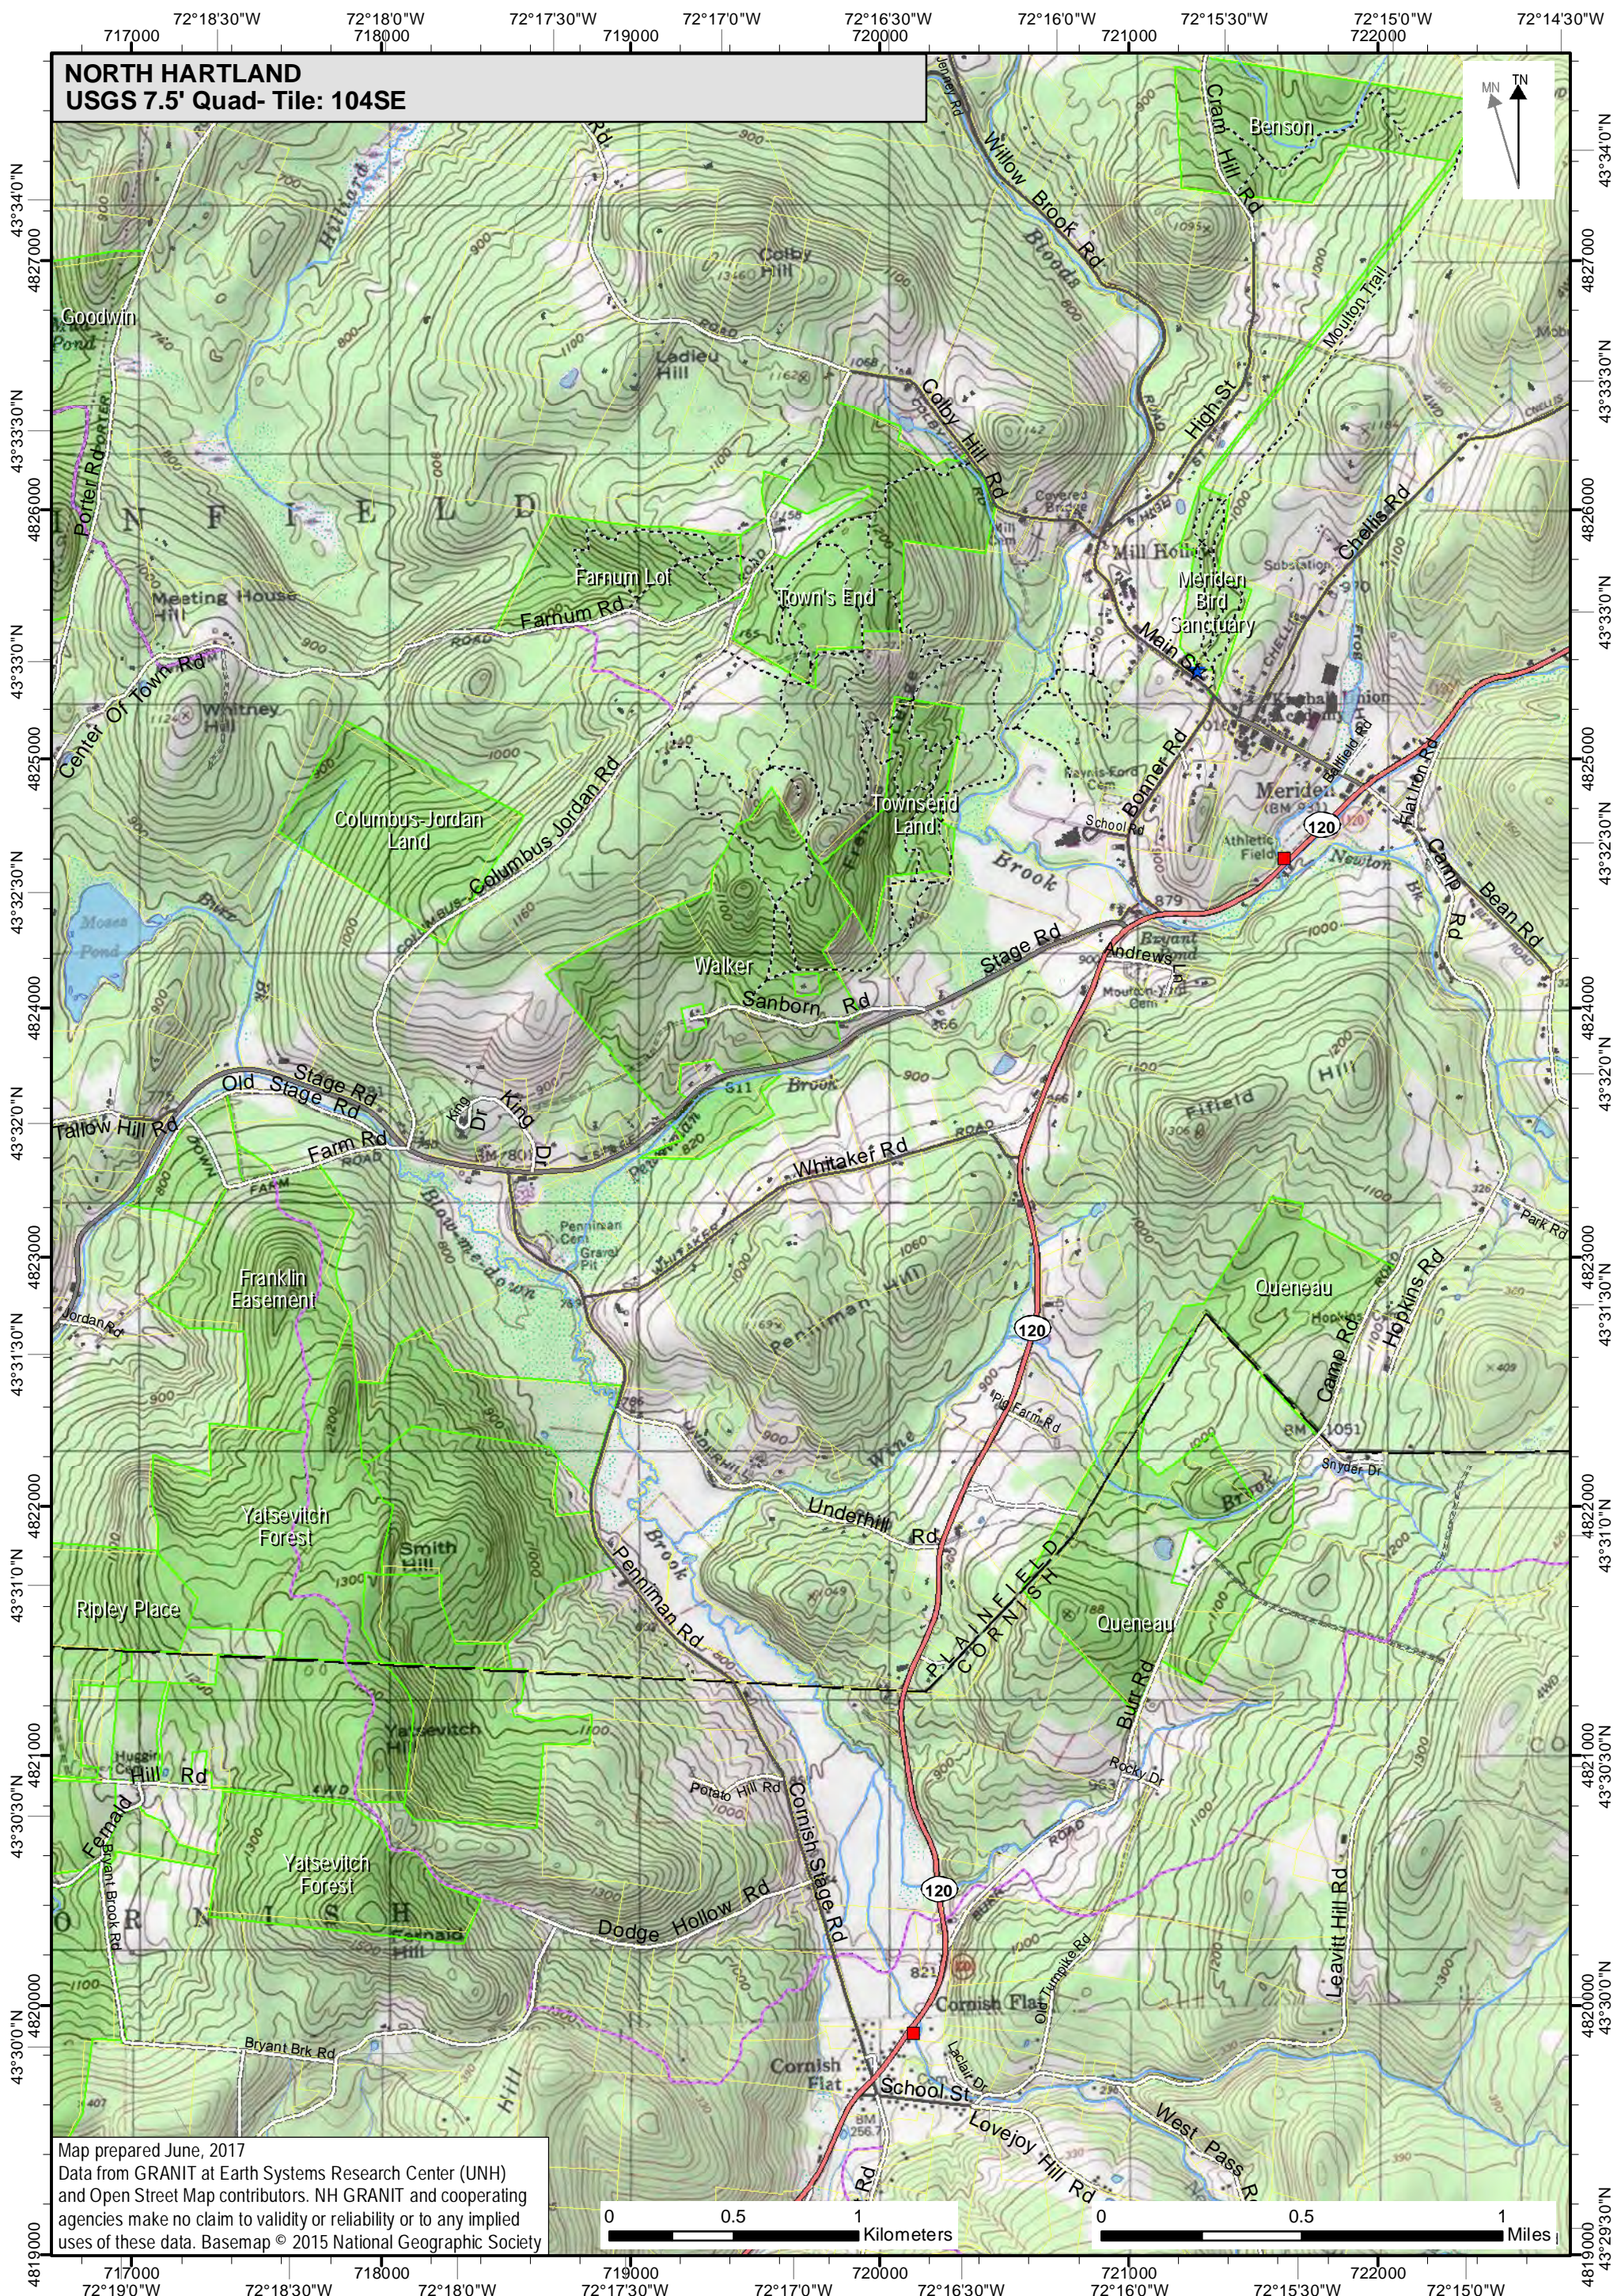

NORTH HARTLAND
USGS 7.5' Quad- Tile: 104SE

Map prepared June, 2017
Data from GRANIT at Earth Systems Research Center (UNH)
and Open Street Map contributors. NH GRANIT and cooperating
agencies make no claim to validity or reliability or to any implied
uses of these data. Basemap © 2015 National Geographic Society