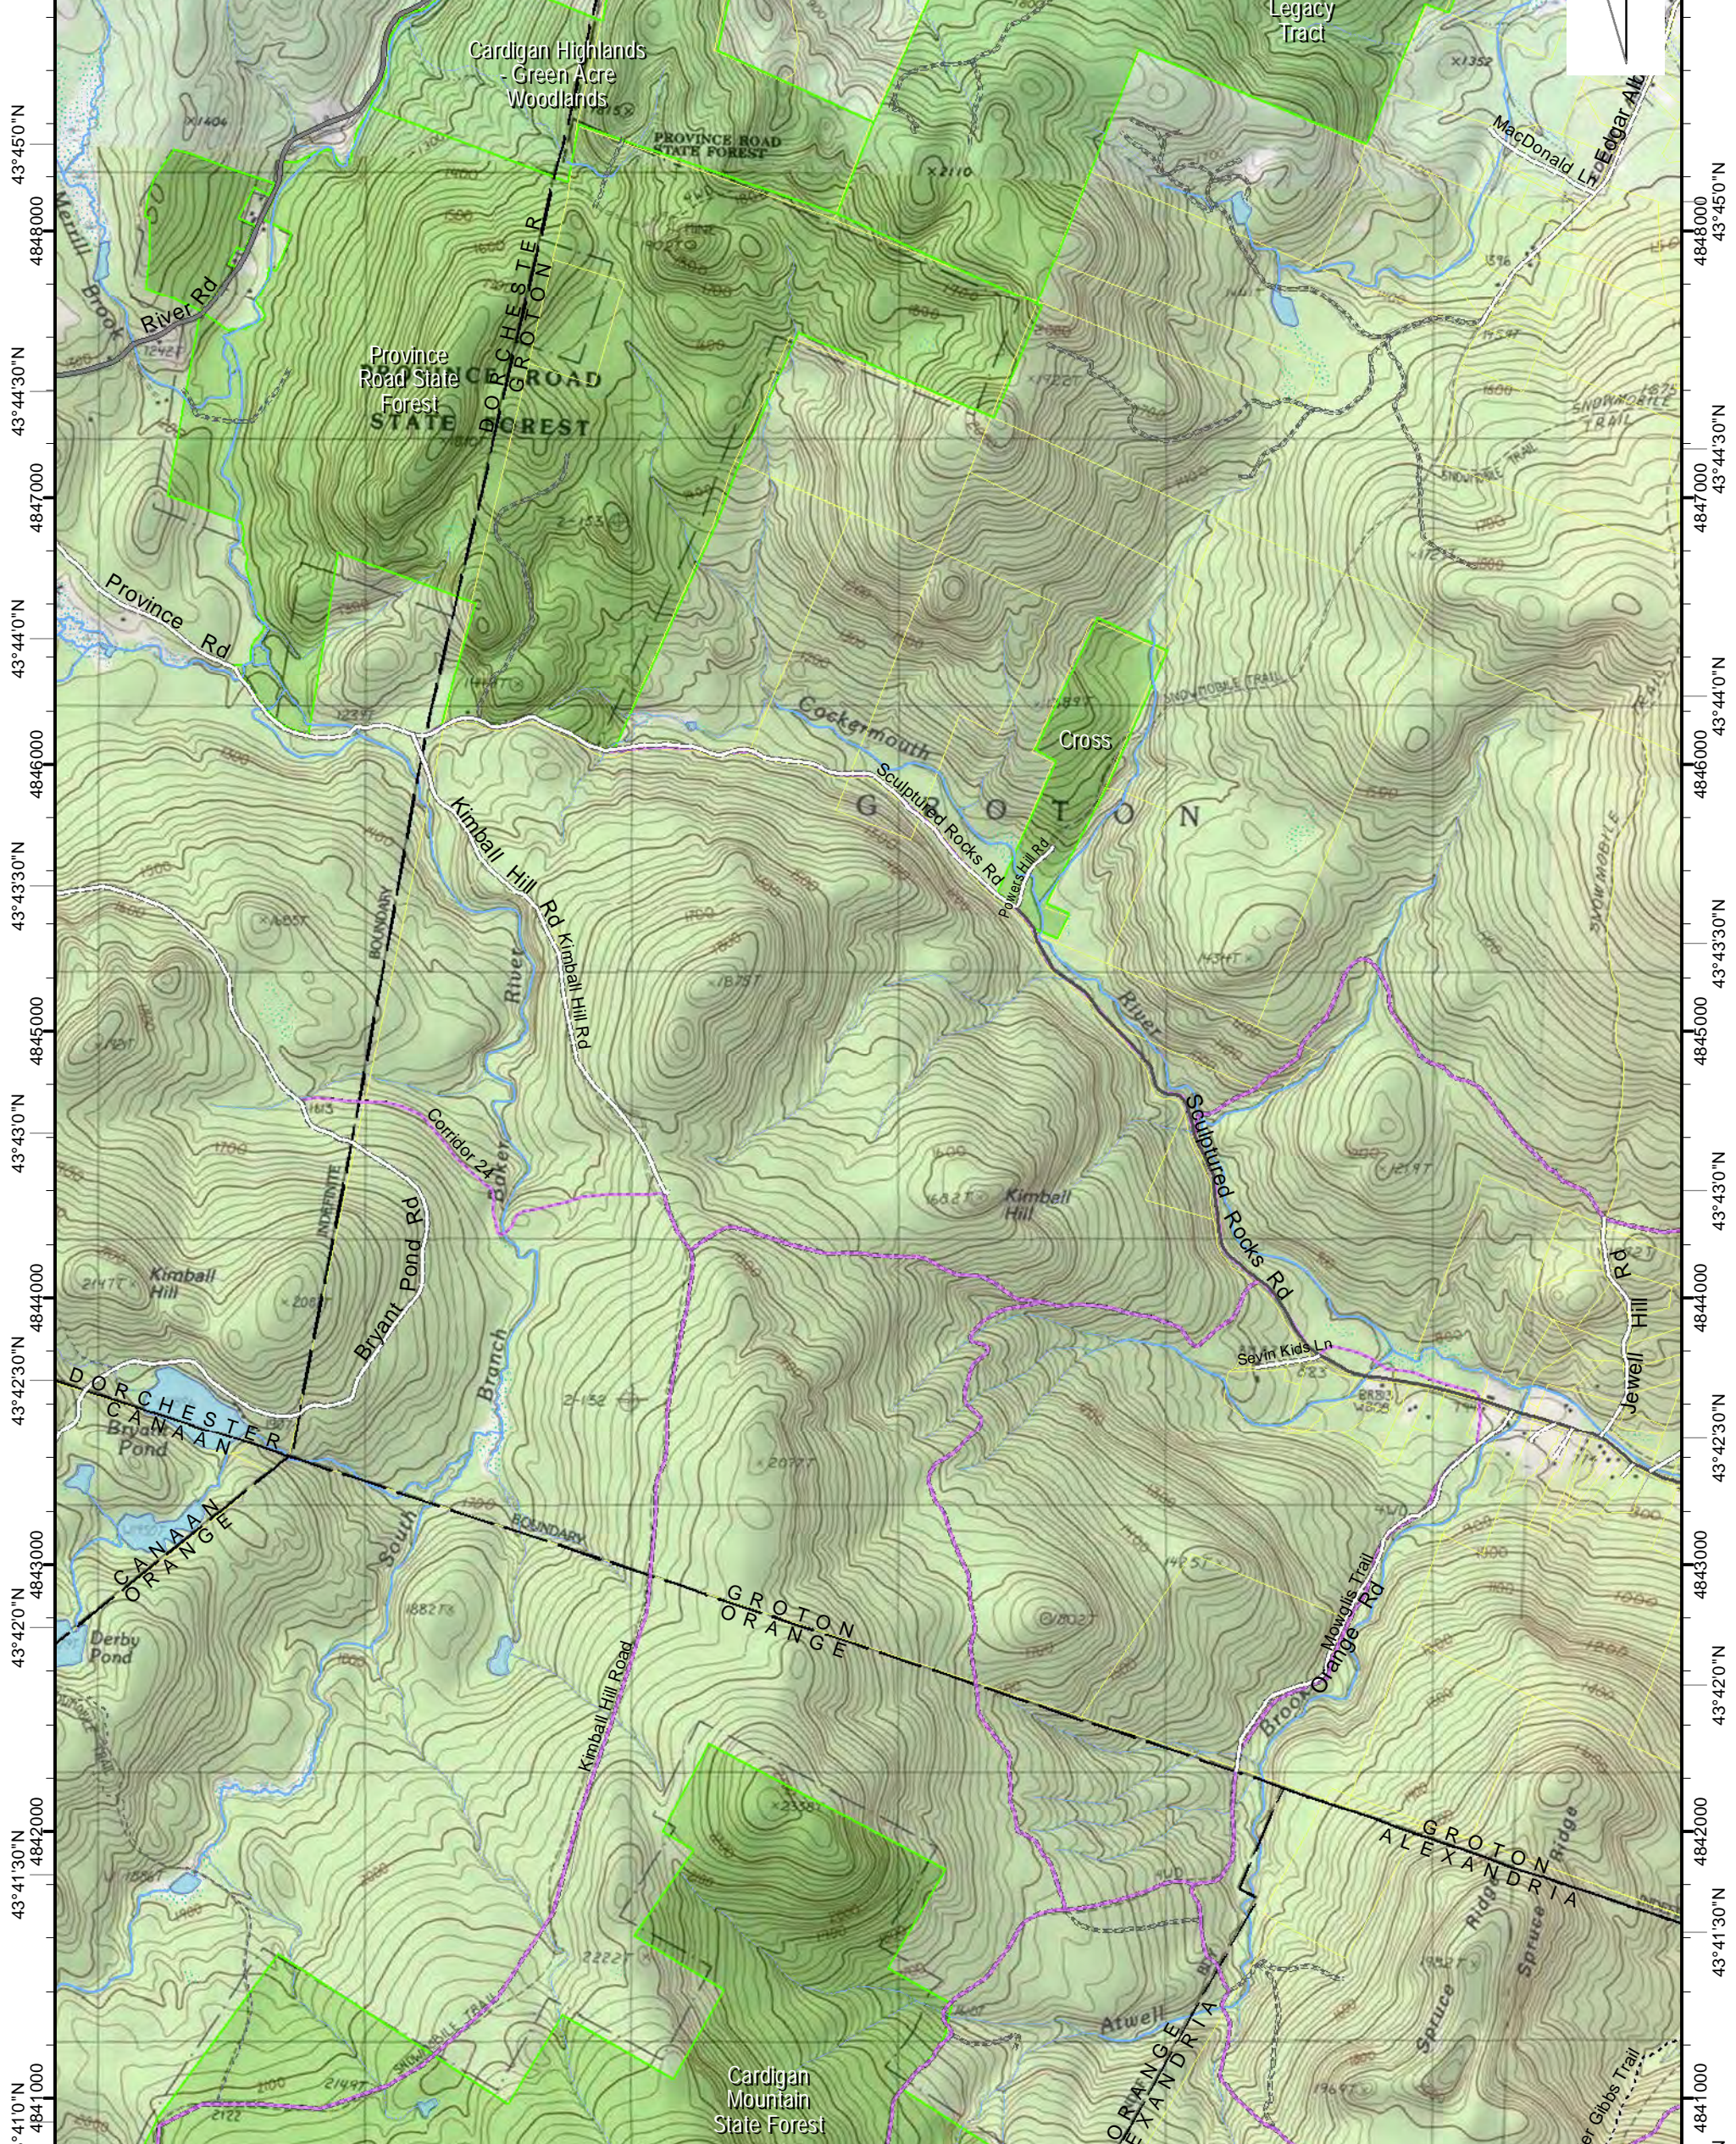

71°56'30"W 71°56'0"W 71°55'30"W 71°55'0"W 71°54'30"W 71°54'0"W 71°53'30"W 71°53'0"W 71°52'30"W
263000 264000 265000 266000 267000 268000

MOUNT CARDIGAN
USGS 7.5' Quad- Tile: 094NE

Map prepared June, 2017
Data from GRANIT at Earth Systems Research Center (UNH)
and Open Street Map contributors. NH GRANIT and cooperating
agencies make no claim to validity or reliability or to any implied
uses of these data. Basemap © 2015 National Geographic Society

71°56'30"W 71°56'0"W 71°55'30"W 71°55'0"W 71°54'30"W 71°54'0"W 71°53'30"W 71°53'0"W 71°52'30"W 71°52'0"W