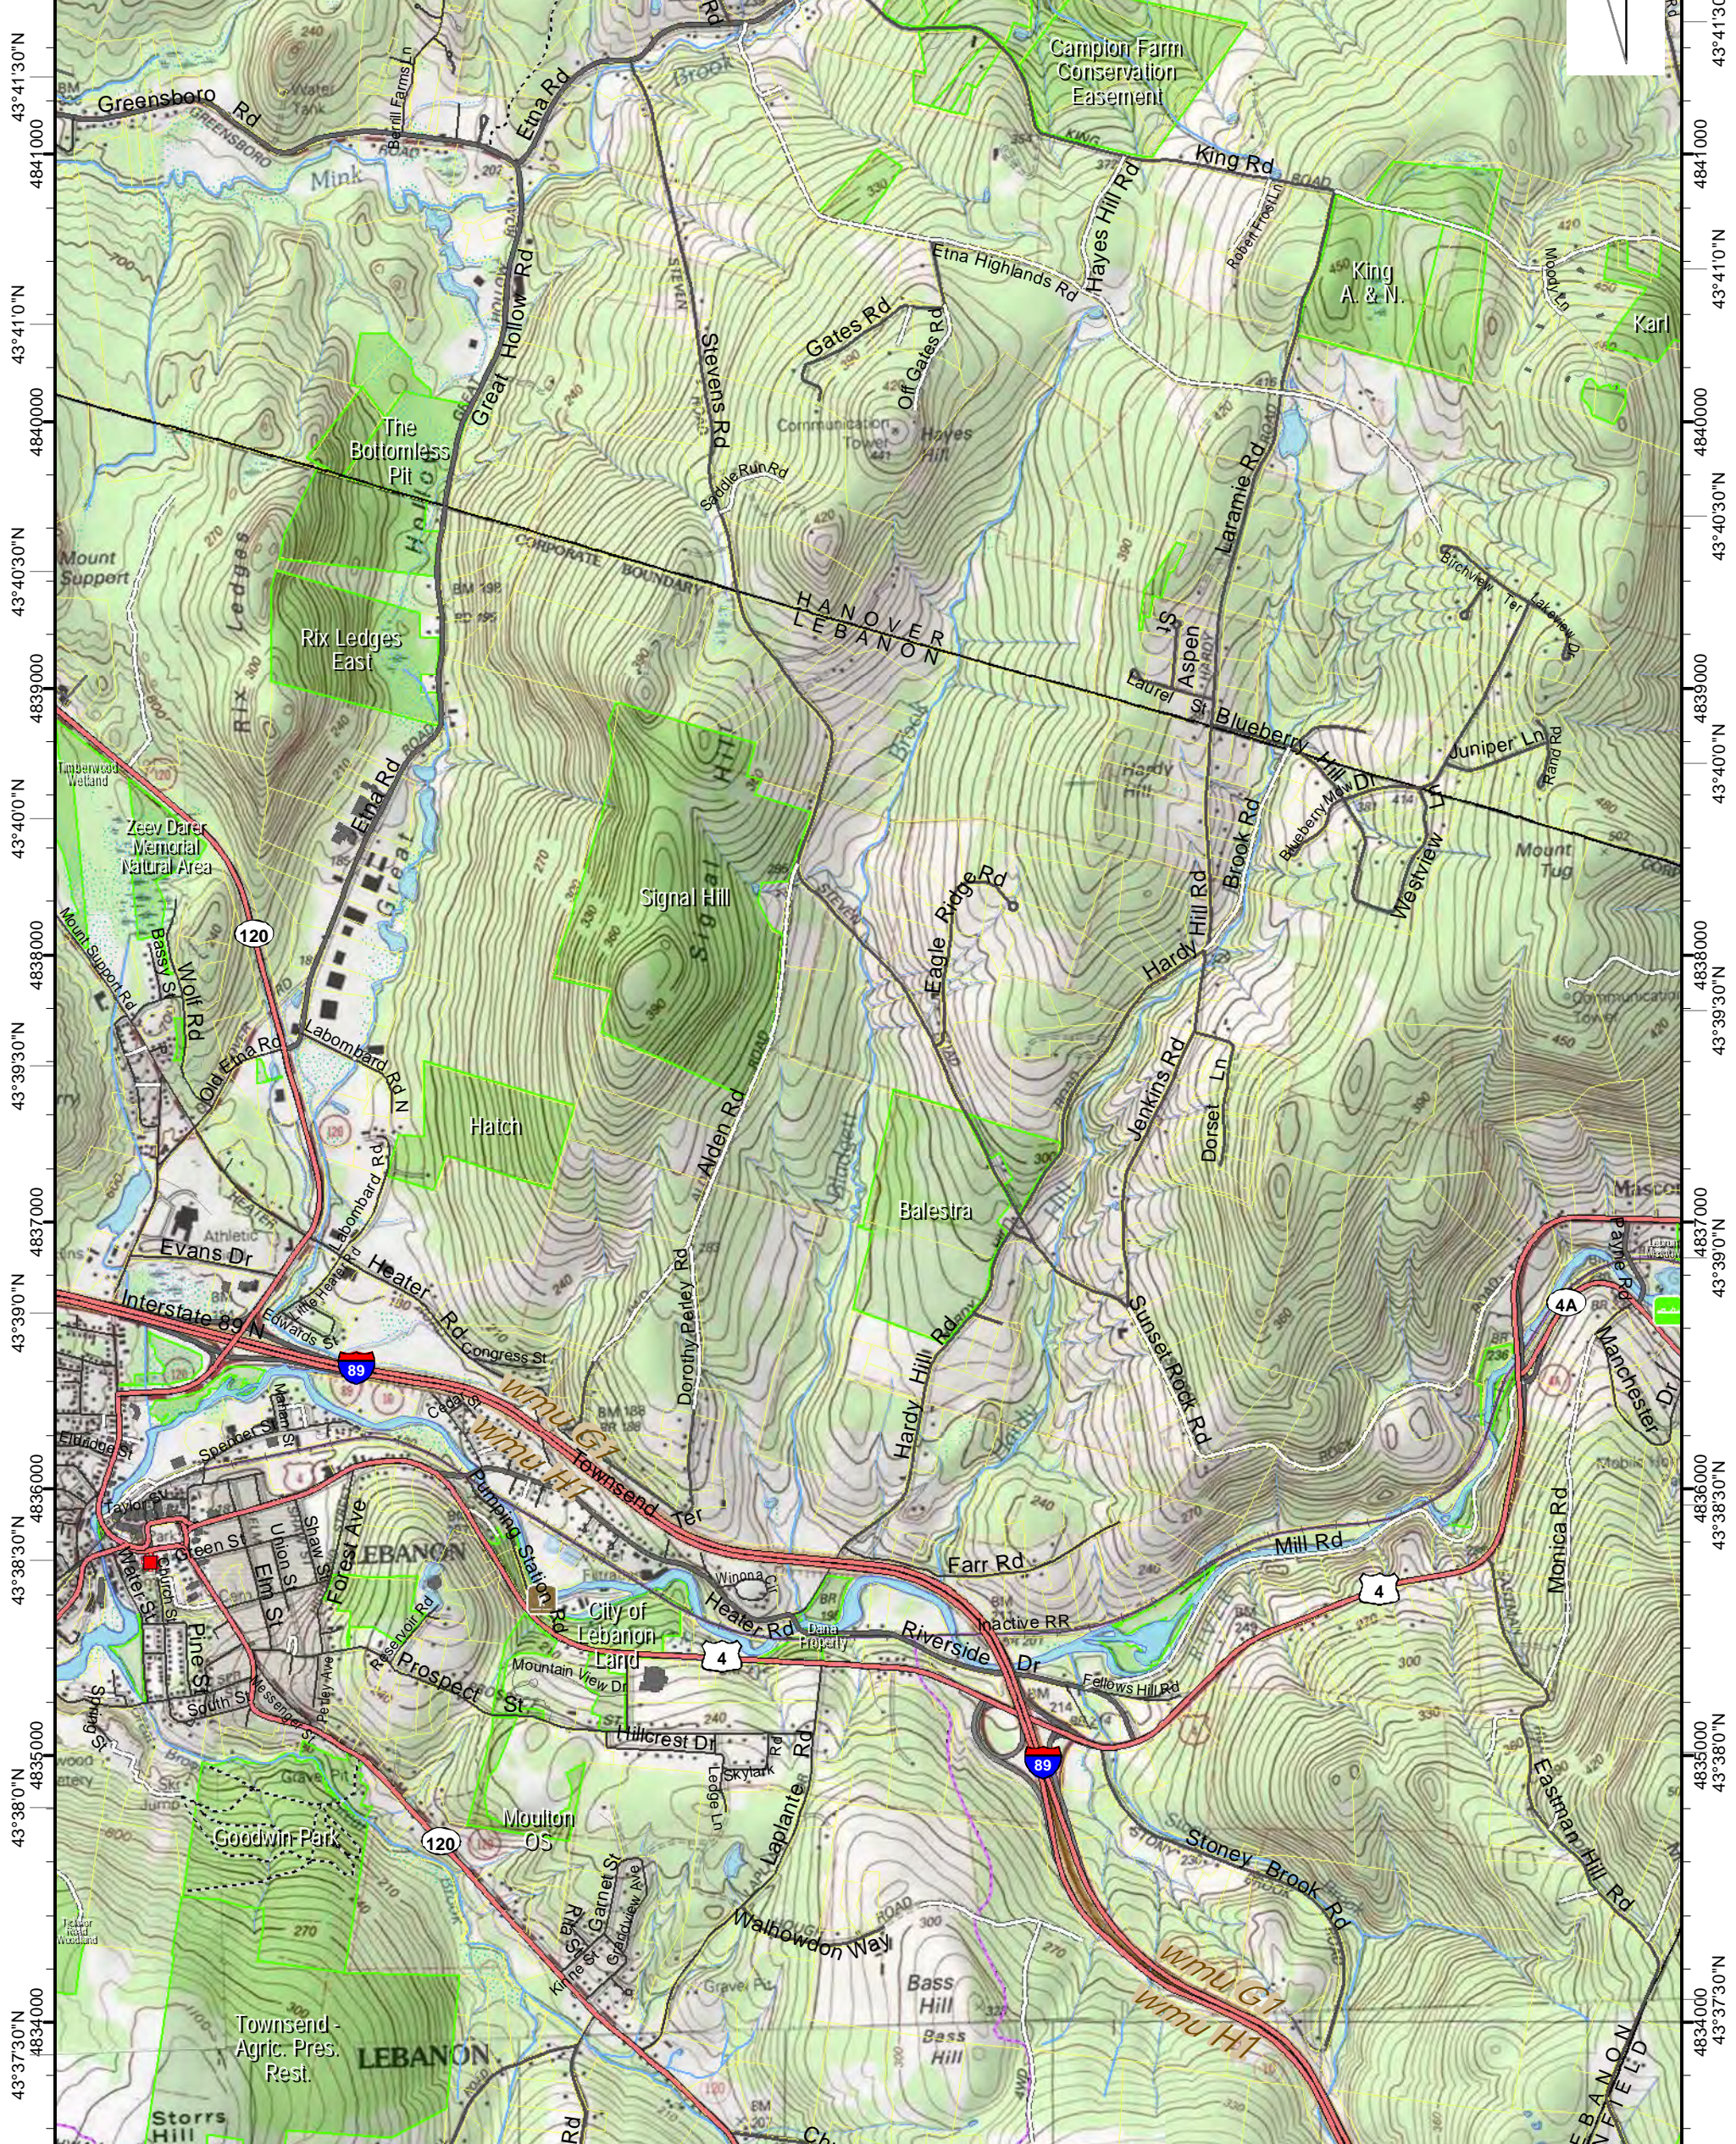

72°15'0"W 72°14'30"W 72°14'0"W 72°13'30"W 72°13'0"W 72°12'30"W 72°12'0"W 72°11'30"W 72°11'0"W
722000 723000 724000 725000 726000 727000

ENFIELD/CANAAN WEST
USGS 7.5' Quad- Tile: 092SW

Map prepared June, 2017
Data from GRANIT at Earth Systems Research Center (UNH)
and Open Street Map contributors. NH GRANIT and cooperating
agencies make no claim to validity or reliability or to any implied
uses of these data. Basemap © 2015 National Geographic Society

722000 723000 724000 725000 726000 727000
72°15'0"W 72°14'30"W 72°14'0"W 72°13'30"W 72°13'0"W 72°12'30"W 72°12'0"W 72°11'30"W 72°11'0"W
43°37'0"N 43°37'30"N 43°38'0"N 43°38'30"N 43°39'0"N 43°39'30"N 43°40'0"N 43°40'30"N 43°41'0"N 43°41'30"N