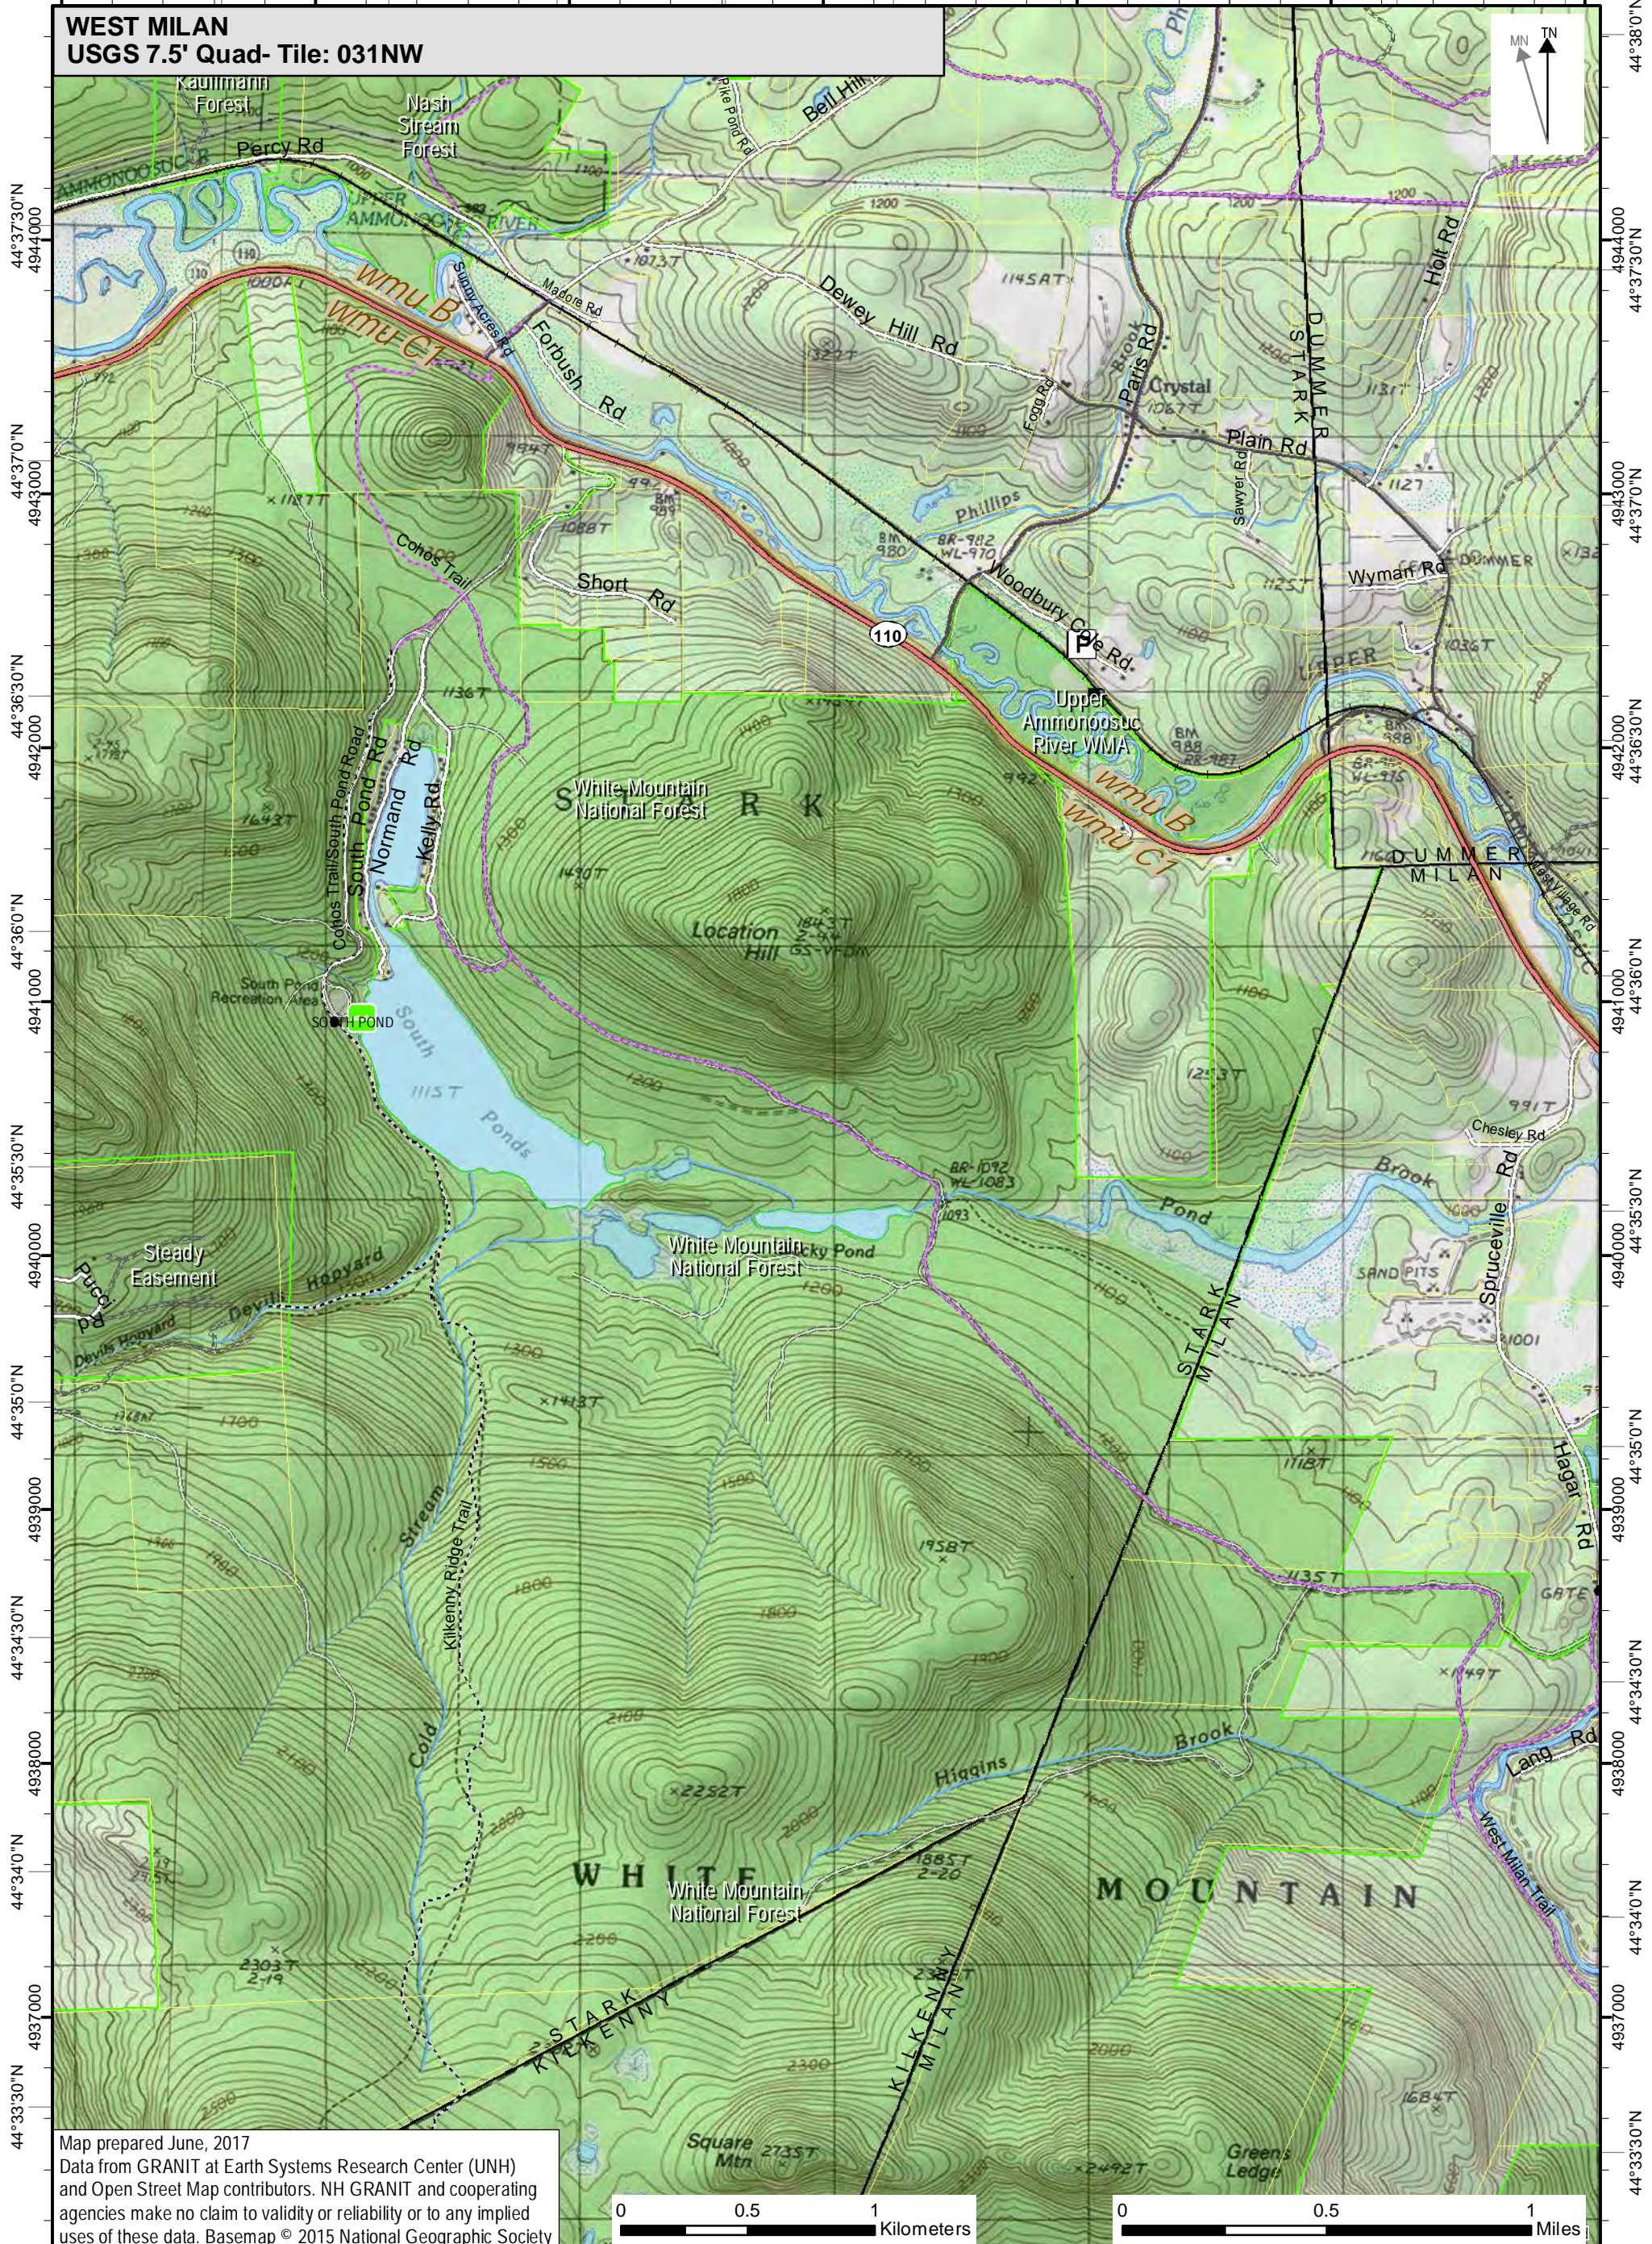

311000 71°22'30"W 312000 71°22'0"W 313000 71°21'30"W 314000 71°21'0"W 315000 71°20'30"W 316000 71°20'0"W 317000 71°19'30"W 318000 71°19'0"W 319000 71°18'30"W

WEST MILAN
USGS 7.5' Quad- Tile: 031NW

Map prepared June, 2017
Data from GRANIT at Earth Systems Research Center (UNH) and Open Street Map contributors. NH GRANIT and cooperating agencies make no claim to validity or reliability or to any implied uses of these data. Basemap © 2015 National Geographic Society

311000 71°22'30"W 312000 71°22'0"W 313000 71°21'30"W 314000 71°21'0"W 315000 71°20'30"W 316000 71°20'0"W 317000 71°19'30"W 318000 71°19'0"W 319000 71°18'30"W