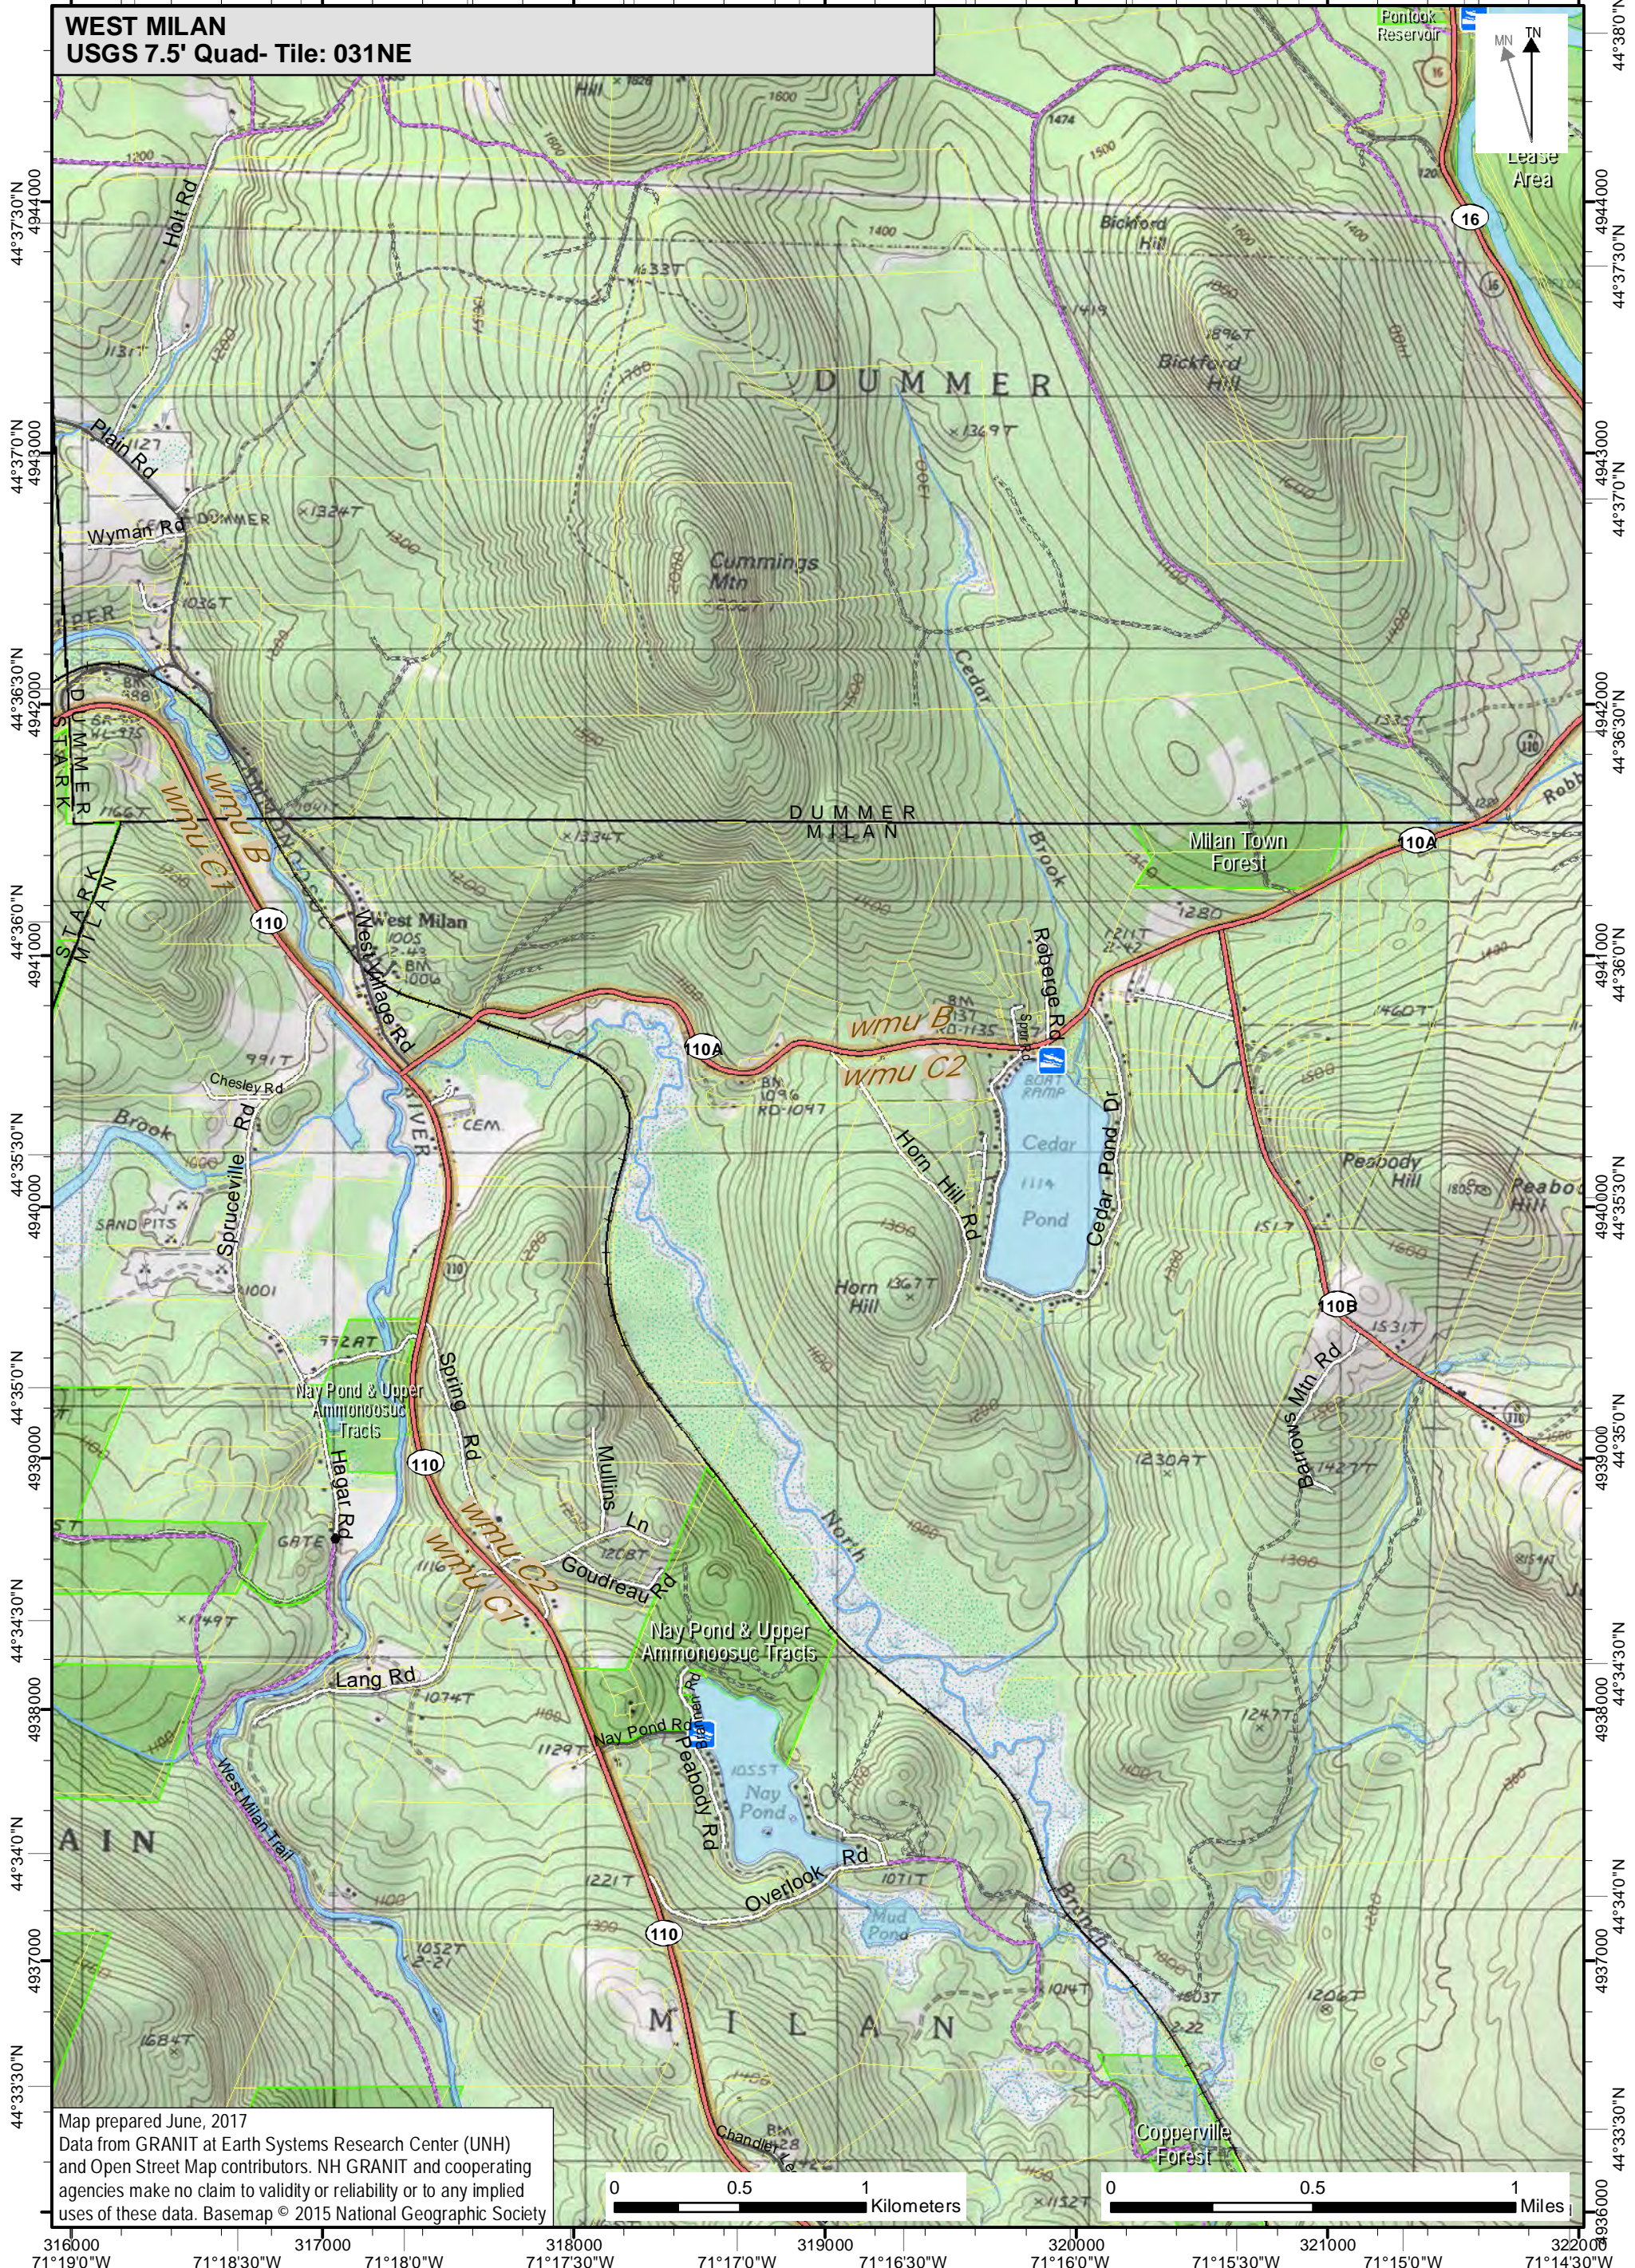

71°19'0"W 71°18'30"W 71°18'0"W 71°17'30"W 71°17'0"W 71°16'30"W 71°16'0"W 71°15'30"W 71°15'0"W

WEST MILAN
USGS 7.5' Quad- Tile: 031NE

Map prepared June, 2017
Data from GRANIT at Earth Systems Research Center (UNH) and Open Street Map contributors. NH GRANIT and cooperating agencies make no claim to validity or reliability or to any implied uses of these data. Basemap © 2015 National Geographic Society

0 0.5 1 Kilometers

0 0.5 1 Miles

316000 317000 318000 319000 320000 321000 322000
71°19'0"W 71°18'30"W 71°18'0"W 71°17'30"W 71°17'0"W 71°16'30"W 71°16'0"W 71°15'30"W 71°15'0"W 71°14'30"W