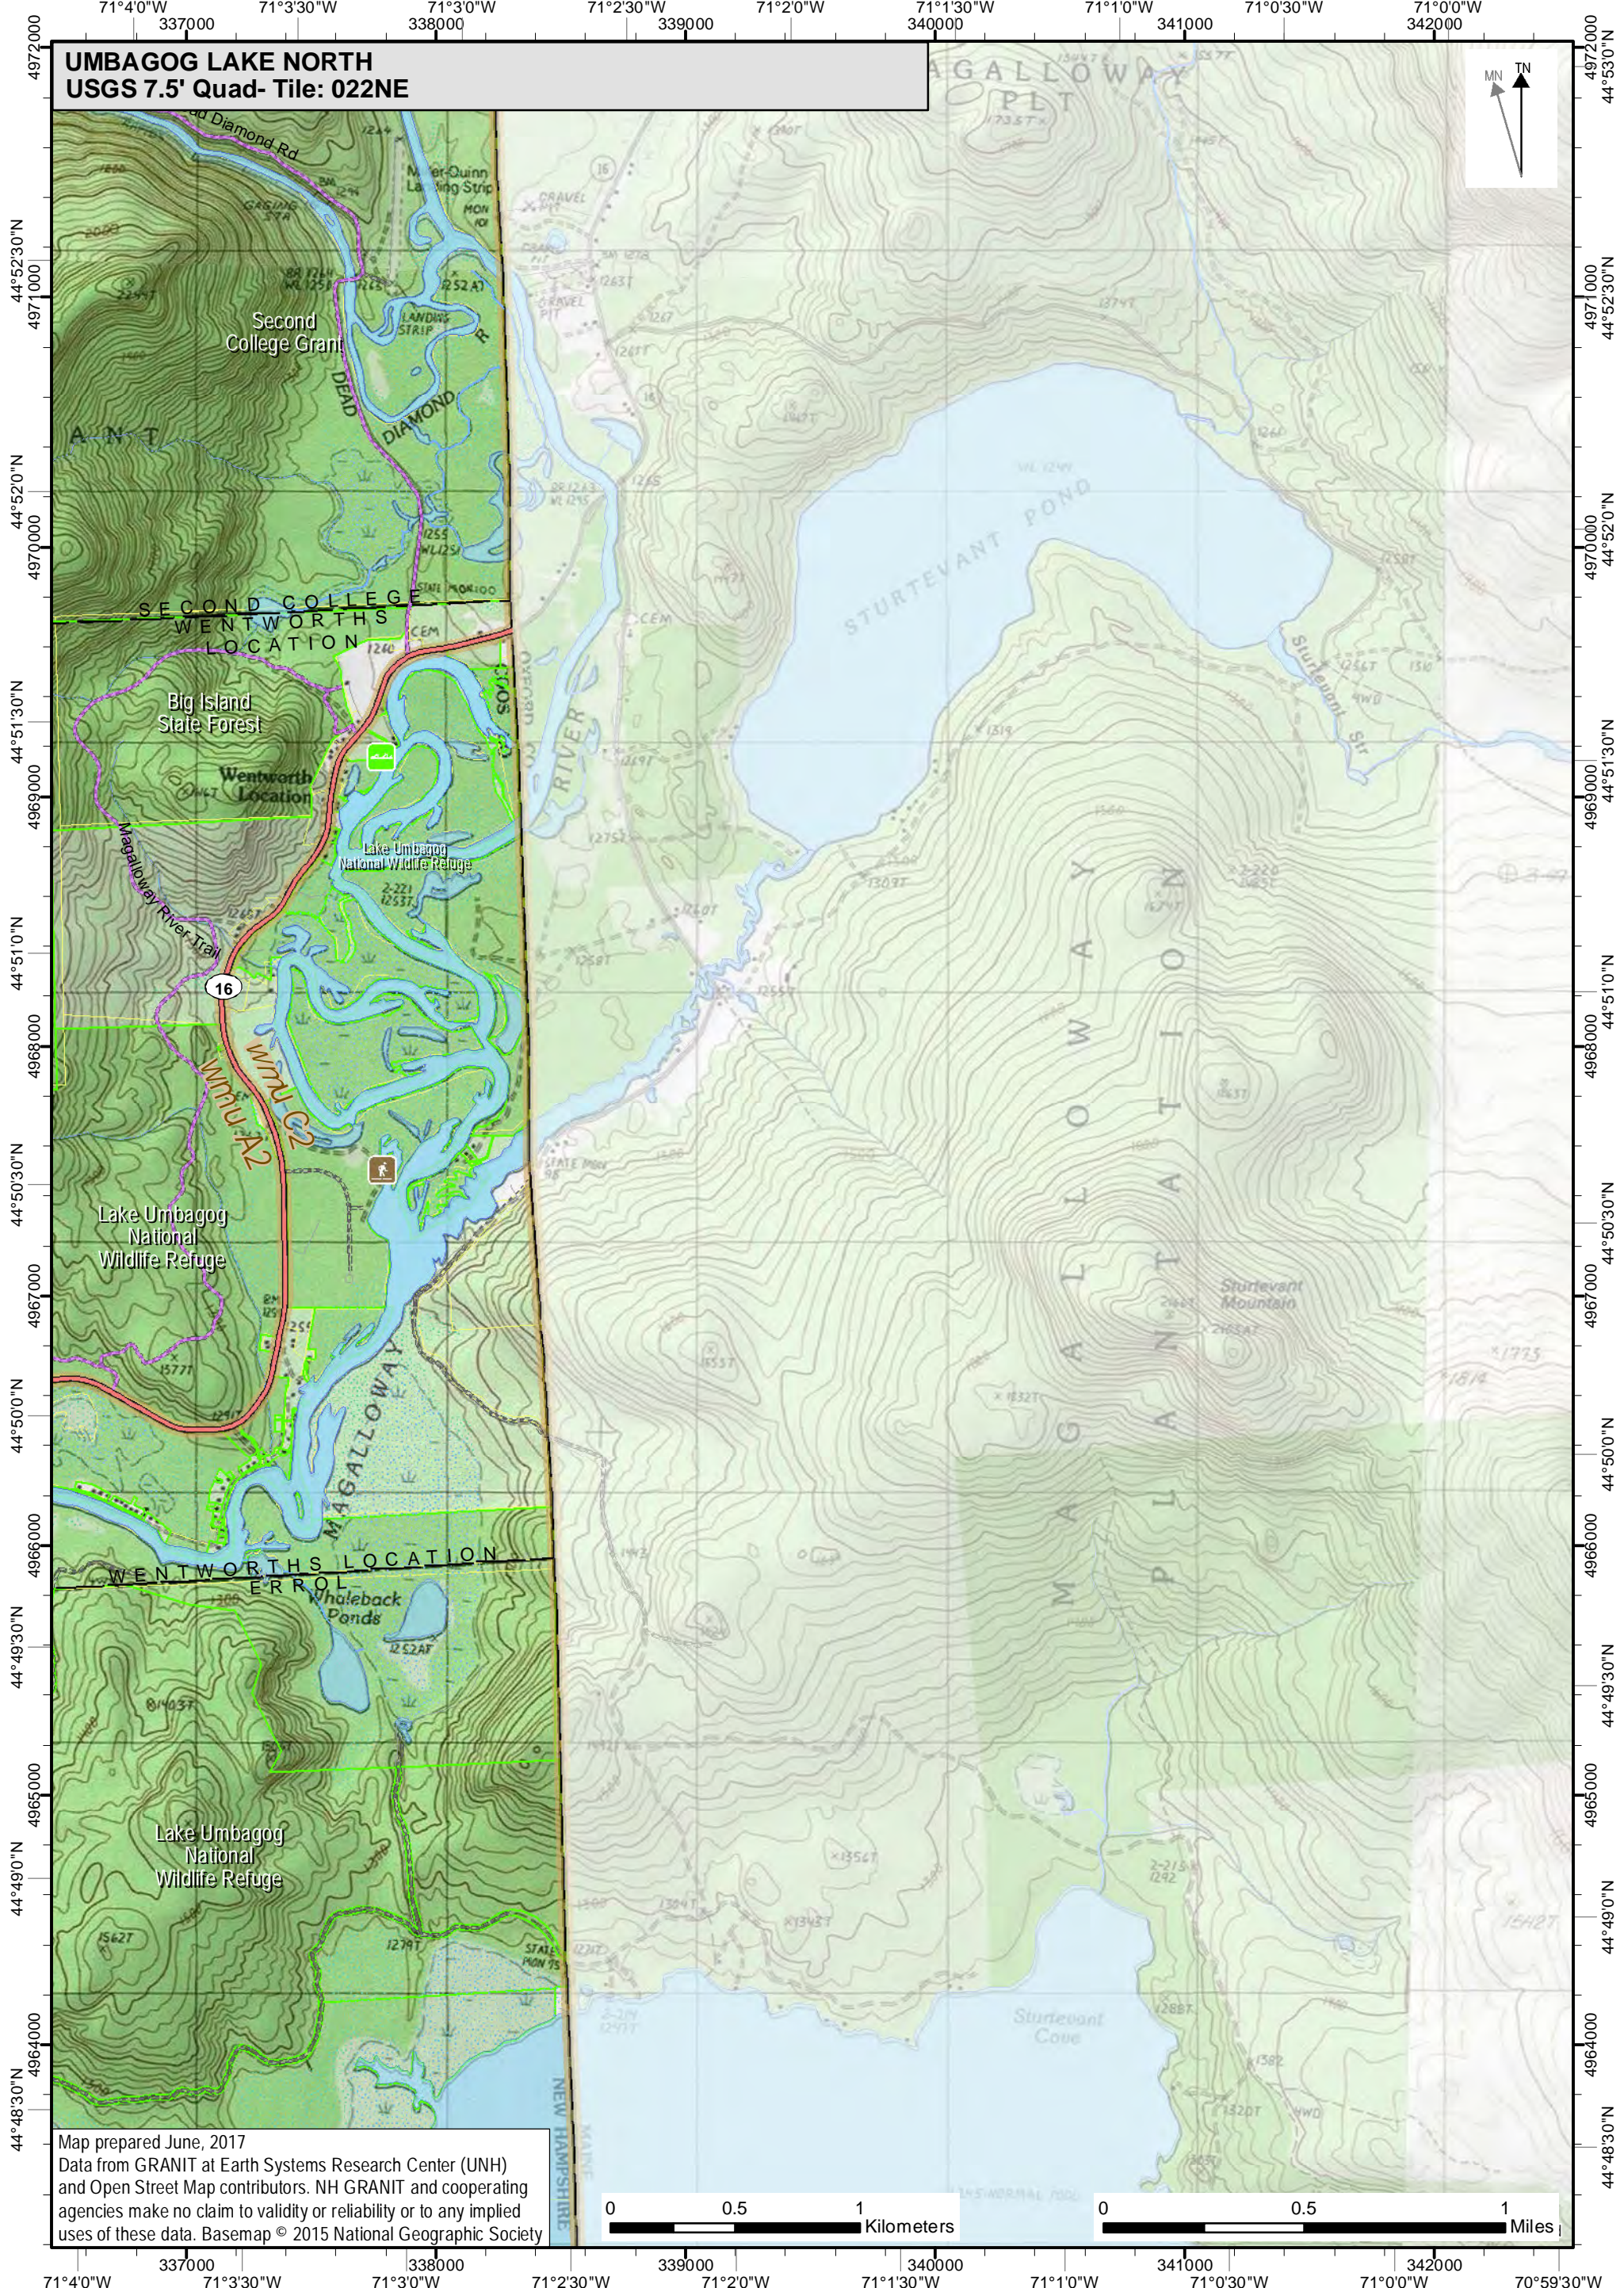

UMBAGOG LAKE NORTH
USGS 7.5' Quad- Tile: 022NE

Map prepared June, 2017
Data from GRANIT at Earth Systems Research Center (UNH)
and Open Street Map contributors. NH GRANIT and cooperating
agencies make no claim to validity or reliability or to any implied
uses of these data. Basemap © 2015 National Geographic Society