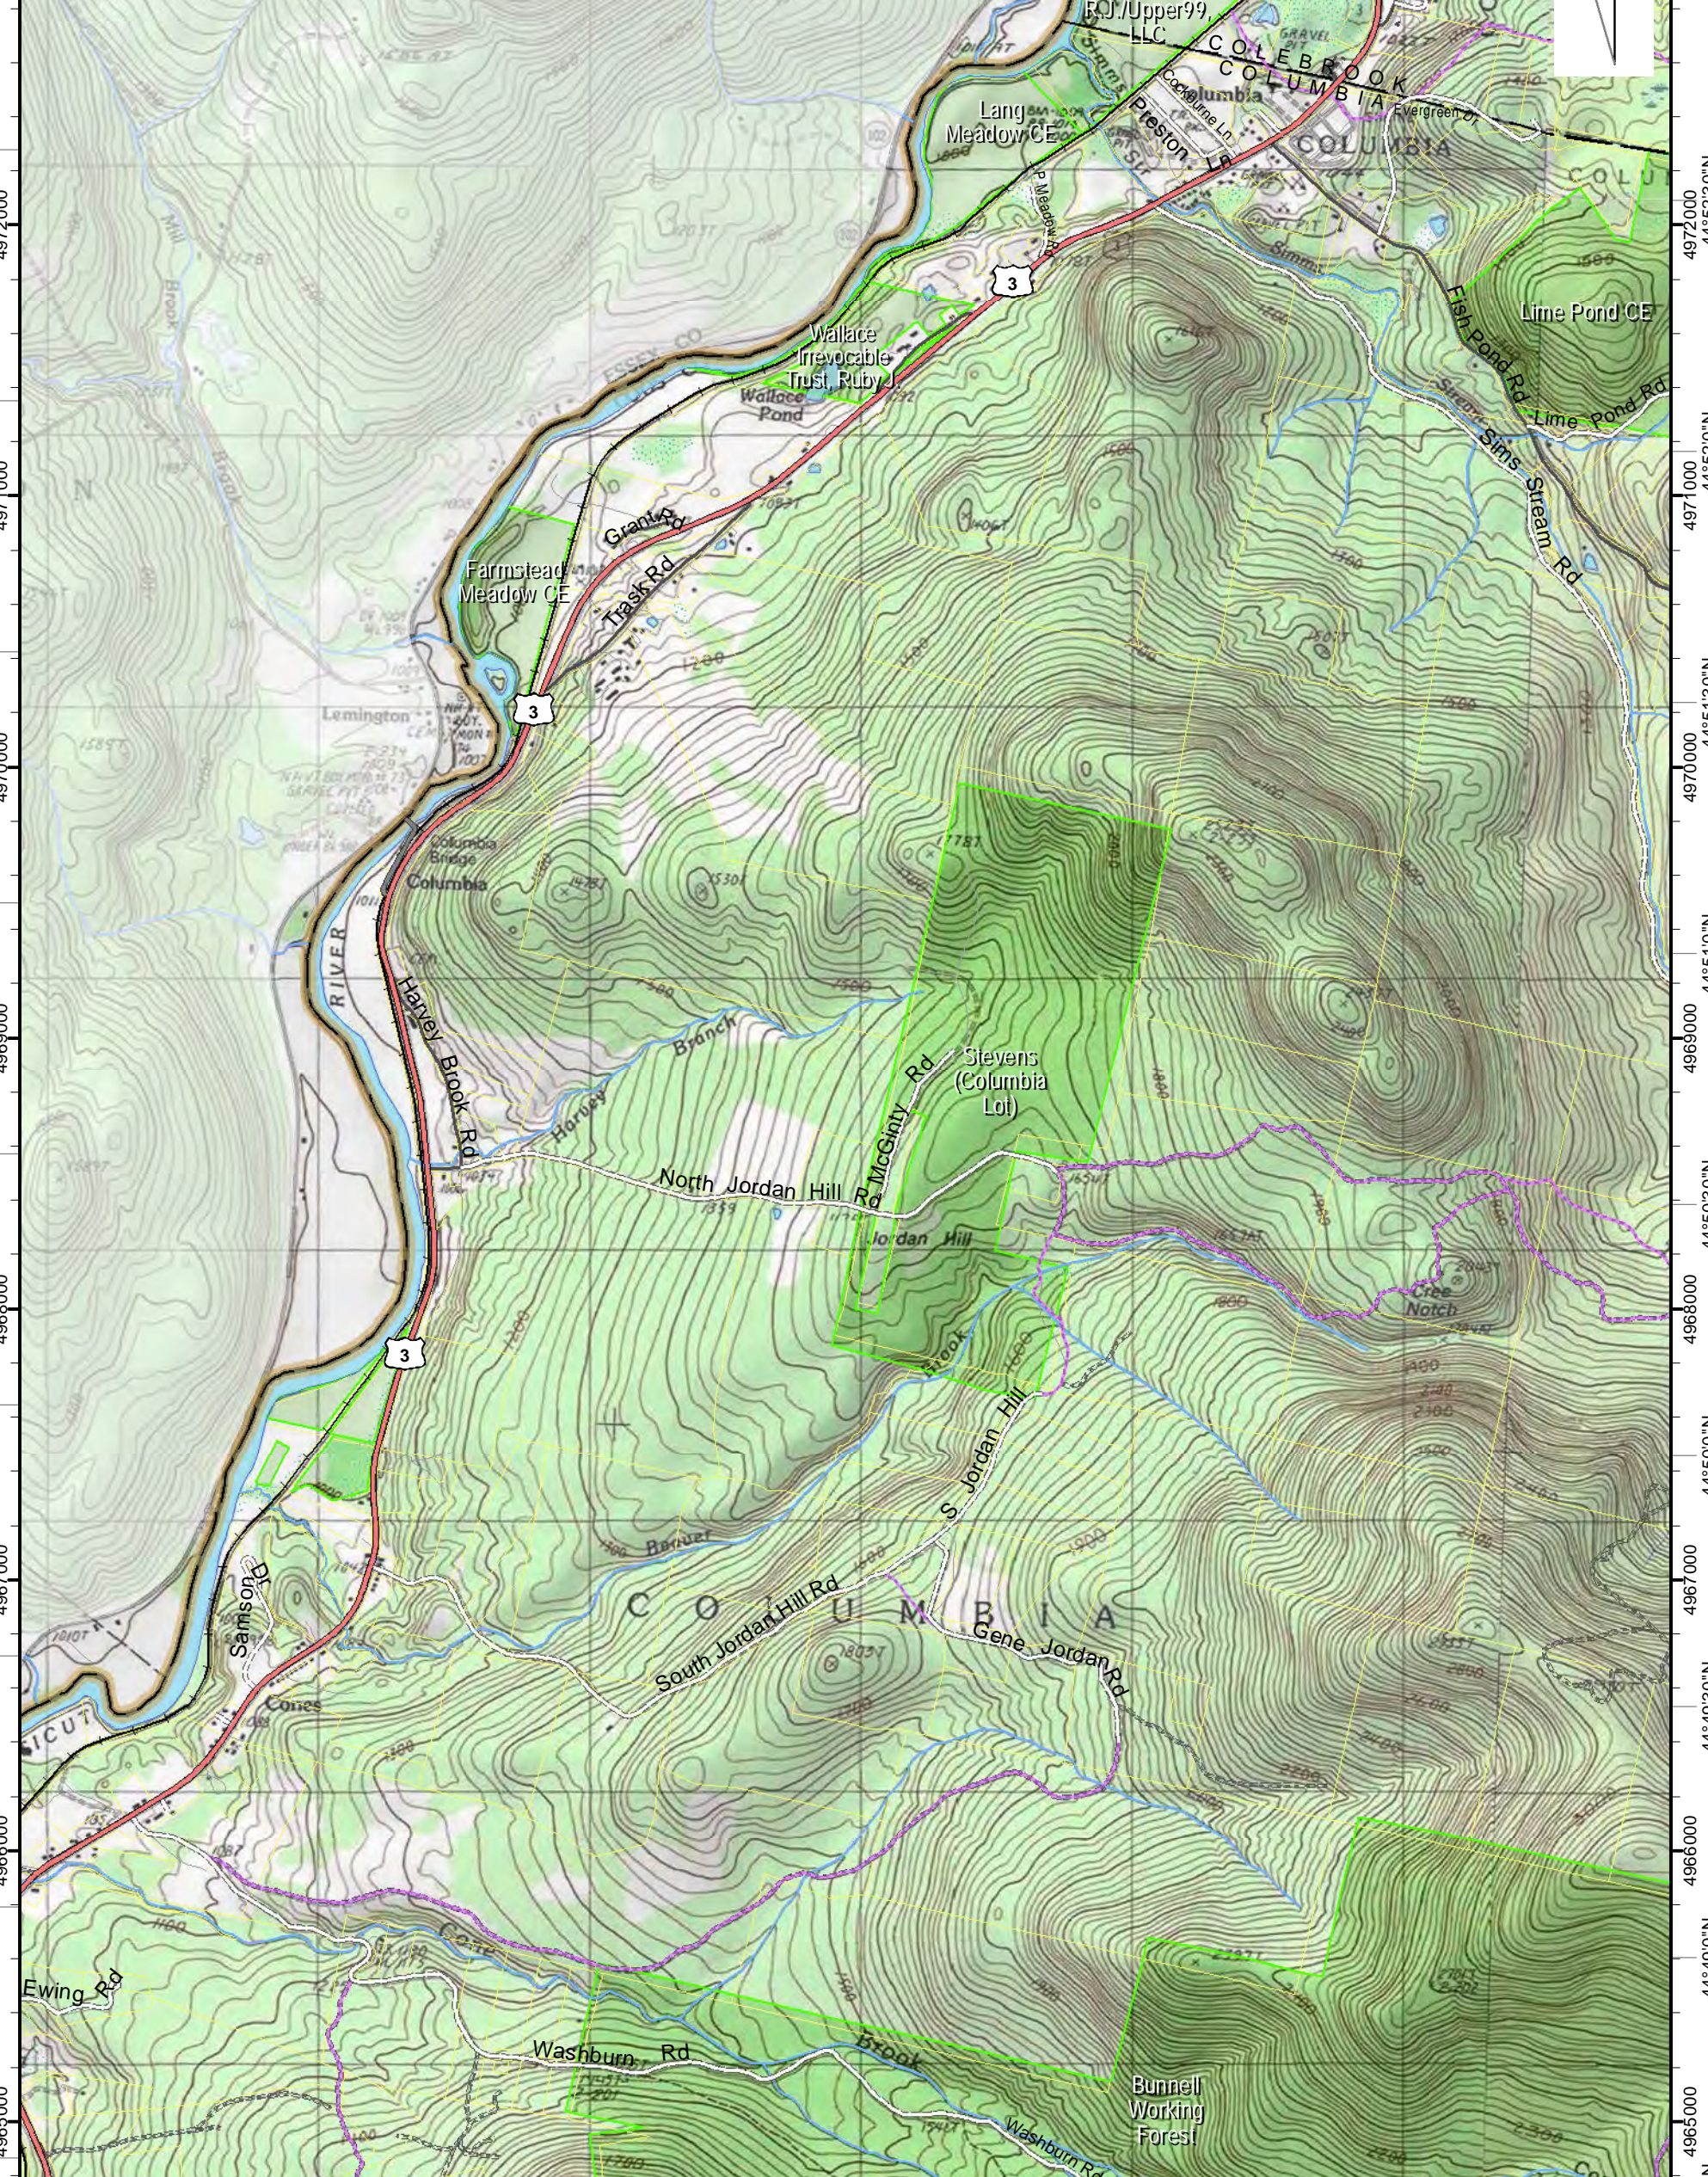

71°34'0"W 71°33'30"W 71°33'0"W 71°32'30"W 71°32'0"W 71°31'30"W 71°31'0"W 71°30'30"W 71°30'0"W

TINKERVILLE
USGS 7.5' Quad- Tile: 018NE

Map prepared June, 2017
Data from GRANIT at Earth Systems Research Center (UNH)
and Open Street Map contributors. NH GRANIT and cooperating
agencies make no claim to validity or reliability or to any implied
uses of these data. Basemap © 2015 National Geographic Society

0 0.5 1 Kilometers

0 0.5 1 Miles

297000 298000 299000 300000 301000 302000 303000
71°34'0"W 71°33'30"W 71°33'0"W 71°32'30"W 71°32'0"W 71°31'30"W 71°31'0"W 71°30'30"W 71°30'0"W 71°29'30"W