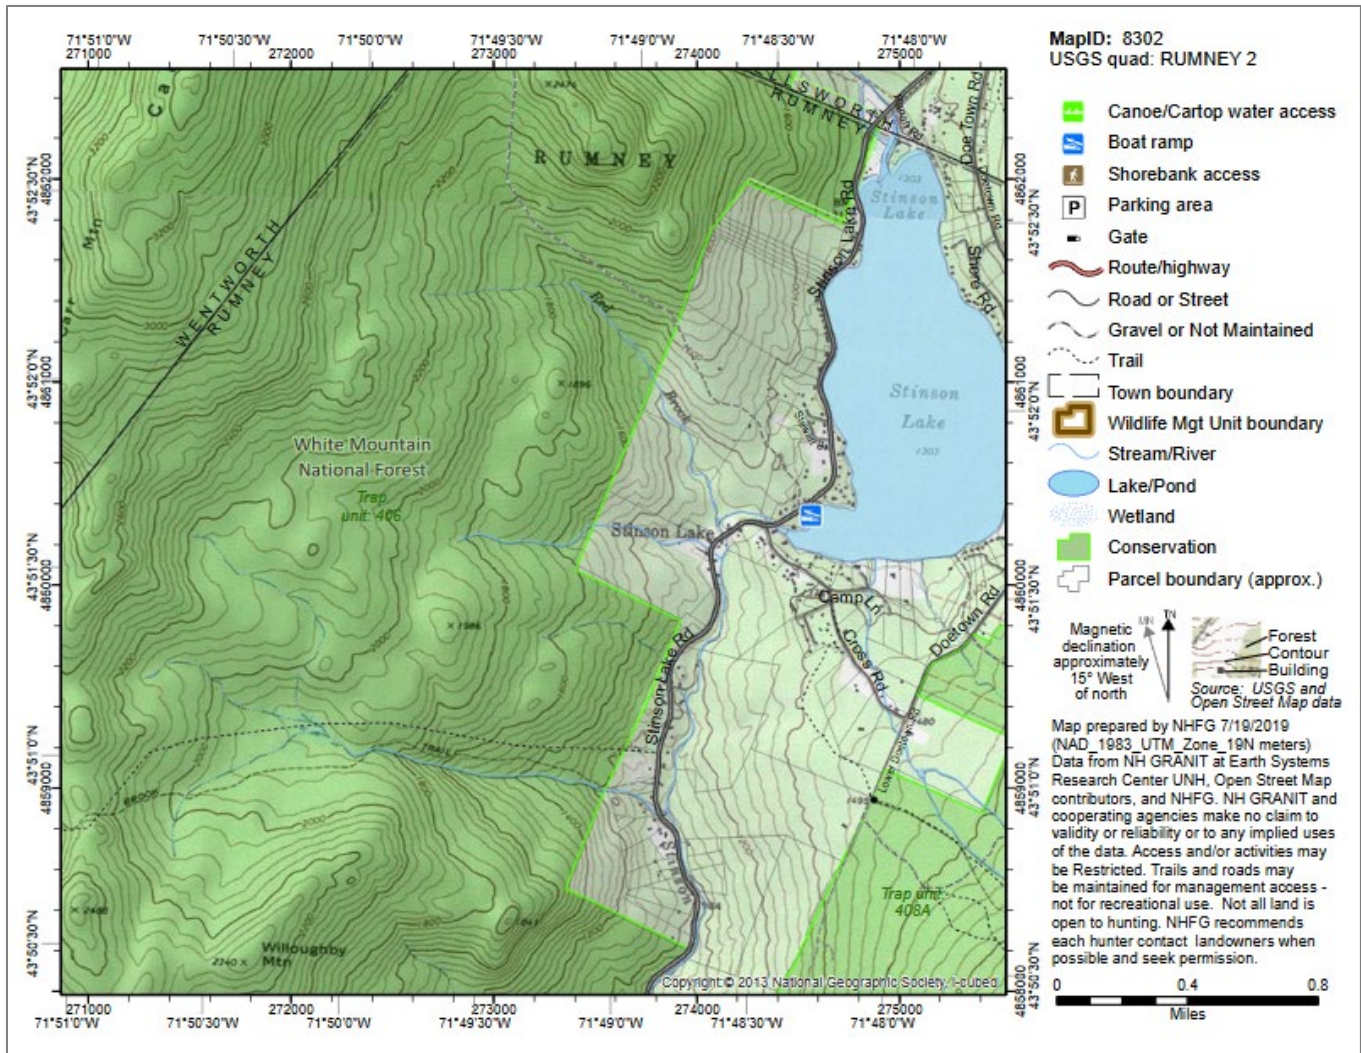

Step 3 – click the link to open the Topographic map in a new window or tab (depending on your browser settings)

The topographic maps (in PDF format) are now 11x8.5 inches (letter-size) at 1:24,000-scale; and there is now more overlap between map tiles. The new interactive Search allows users to search for a place or street address, or using the option to search for a Wildlife Management Area (WMA):

More options in the toolbar!